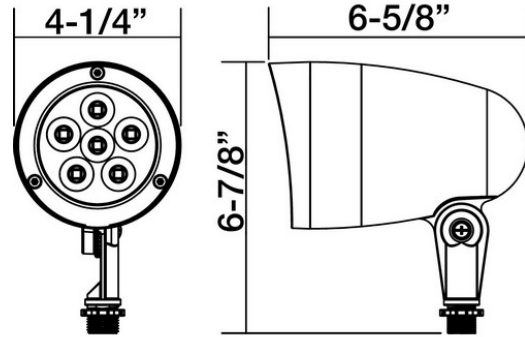

74664 - GEN 3 BULLET FLOOD

120-277V 22W 5000K

FEATURES:

- Operation Temperature: -40°F - 104°F
- Corrosion Resistant Die Cast Aluminum Housing
- Tempered Glass Lens
- 1/2" NPT Knuckle
- 50,000+ Hour LED Life Expectancy
- IP65(Nema 4X) Dust & Water Tight
- Listings: cULus
- DLC PRODUCT ID#: PLD4Q4E7148Z
- 5 Year Warranty