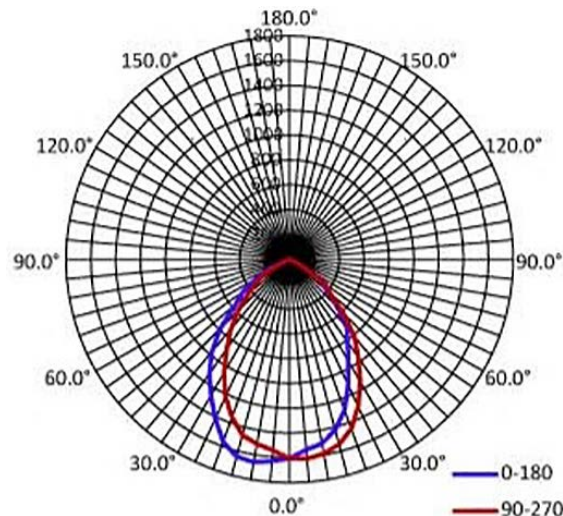

74664 - GEN 3 BULLET FLOOD

120-277V 22W 5000K

FEATURES:

- Operation Temperature: -40°F - 104°F
- Corrosion Resistant Die Cast Aluminum Housing
- Tempered Glass Lens
- 1/2" NPT Knuckle
- 50,000+ Hour LED Life Expectancy
- IP65(Nema 4X) Dust & Water Tight
- Listings: cULus
- DLC PRODUCT ID#: PLD4Q4E7148Z
- 5 Year Warranty

Part#	Housing Color	Wattage	Lumens	CCT	Voltage	CRI	Lumens/Watt	Dimming
74664	Bronze	22W	2,802	5000K	120-277V	≥70	128 lm/w	0-10V

PHOTOMETRY 78° Beam Angle

74664 - GEN 3 BULLET FLOOD

120-277V 22W 5000K

Technical Specifications:

Lumens: 2,802

Efficacy: 128 Lumens Per Watt

50,000+ Hour LED Life Span

CCT: 5000K

Chromaticity Measurements:

Beam Angle: 78°

R9: -29

CRI: 70