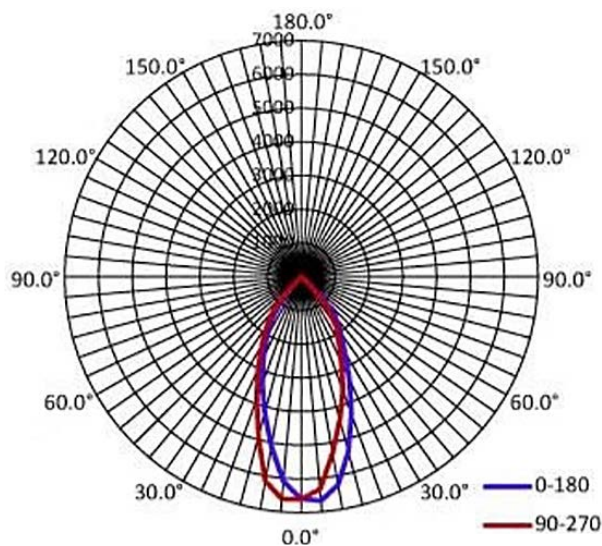

# 74662 - GEN 3 BULLET FLOOD

120-277V 40W 4000K

## FEATURES:

- Operation Temperature: -40°F - 104°F
- Corrosion Resistant Die Cast Aluminum Housing
- Tempered Glass Lens
- 1/2" NPT Knuckle
- 50,000+ Hour LED Life Expectancy
- IP65(Nema 4X) Dust & Water Tight
- Listings: cULus
- DLC PRODUCT ID#: PL9UGRUU8IPT
- 5 Year Warranty

## PHOTOMETRY

45° Beam Angle

### **Chromaticity Measurements:**

Beam Angle: 45°

R9: -29

CRI: 70/71