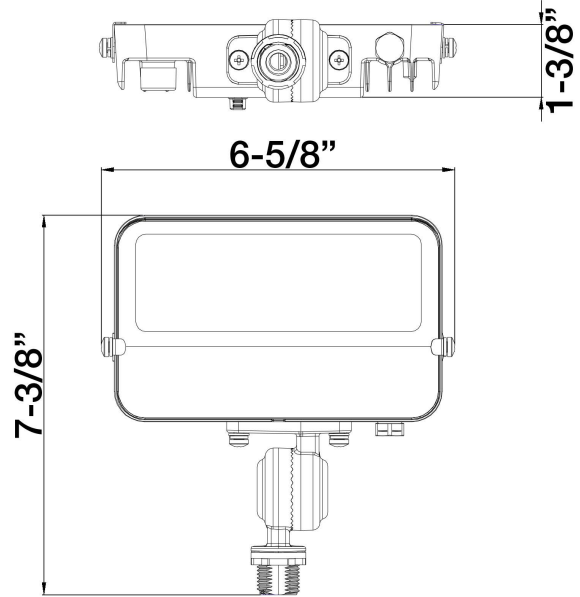

Morris CAT#: 74516 LED Color Tunable Small Flood 30W, 120V, 3K/4K/5K Knuckle Mount, White