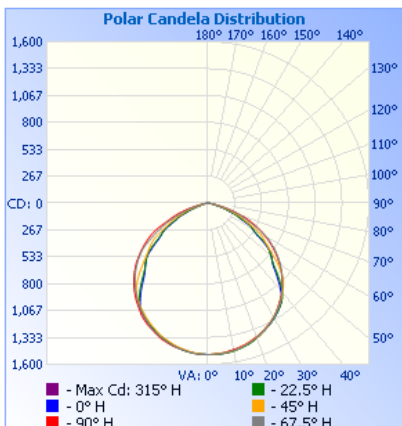

# Morris CAT#: 74516 LED Color Tunable Small Flood 30W, 120V, 3K/4K/5K Knuckle Mount, White

### PHOTOMETRY

**Illuminance at a Distance**

Center Beam fc	Beam Width
5.20 fc	42.9 ft 52.1 ft
1.30 fc	85.9 ft 104.2 ft
0.58 fc	128.8 ft 156.3 ft
0.32 fc	171.8 ft 208.4 ft
0.21 fc	214.7 ft 260.5 ft
0.14 fc	257.7 ft 312.6 ft

### **Product Parameters:**

30 Watts  
Efficacy: 131 lumens per watt  
50,000+ LED Life Span  
CCT: 3000K/4000K/5000K