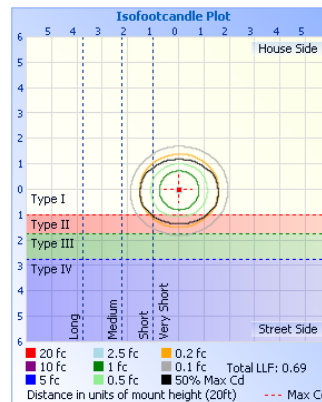

Part#	Housing Color	Wattage	Lumens	CCT	Voltage	Beam Angle	Lumens/Watt	DLC PRODUCT ID#
74516	White	30W	3,922@3K	3K/4K/5K	120V	114°	131lm/w @ 3K	POXD9Z3Y

### PHOTOMETRY

**Illuminance at a Distance**

Center Beam fc	Beam Width
5.20 fc	42.9 ft 52.1 ft
1.30 fc	85.9 ft 104.2 ft
0.58 fc	128.8 ft 156.3 ft
0.32 fc	171.8 ft 208.4 ft
0.21 fc	214.7 ft 260.5 ft
0.14 fc	257.7 ft 312.6 ft

Vert. Spread: 103.3°  
Horiz. Spread: 113.7°