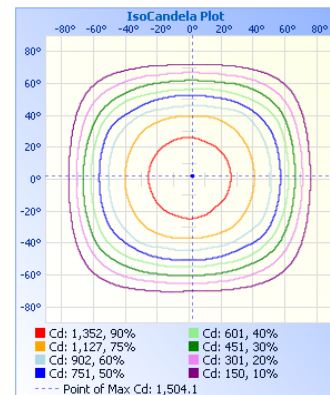

Illuminance at a Distance

Center Beam fc	Beam Width
5.20 fc	42.9 ft 52.1 ft
1.30 fc	85.9 ft 104.2 ft
0.58 fc	128.8 ft 156.3 ft
0.32 fc	171.8 ft 208.4 ft
0.21 fc	214.7 ft 260.5 ft
0.14 fc	257.7 ft 312.6 ft

Vert. Spread: 103.3°
Horiz. Spread: 113.7°