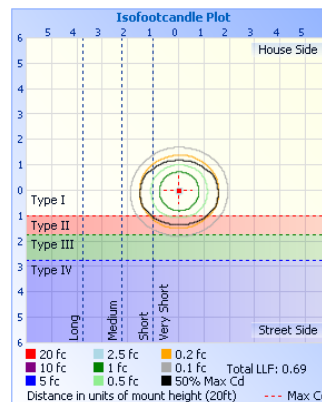

### PHOTOMETRY

Center Beam fc	Beam Width	
	5.20 fc	42.9 ft 52.1 ft
17.0ft	1.30 fc	85.9 ft 104.2 ft
34.0ft	0.58 fc	128.8 ft 156.3 ft
51.0ft	0.32 fc	171.8 ft 208.4 ft
68.0ft	0.21 fc	214.7 ft 260.5 ft
85.0ft	0.14 fc	257.7 ft 312.6 ft

Vert. Spread: 103.3°  
Horiz. Spread: 113.7°