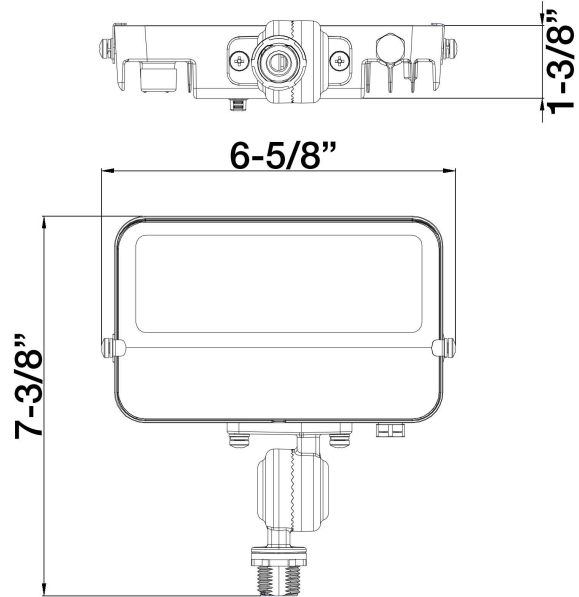

LED Color Tunable Small Flood 30W, 120V, 3K/4K/5K Knuckle Mount, Bronze Morris CAT#: 74514