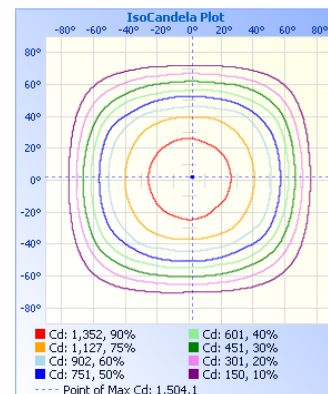

Center Beam fc	Beam Width	
	5.20 fc	42.9 ft 52.1 ft
17.0ft	1.30 fc	85.9 ft 104.2 ft
34.0ft	0.58 fc	128.8 ft 156.3 ft
51.0ft	0.32 fc	171.8 ft 208.4 ft
68.0ft	0.21 fc	214.7 ft 260.5 ft
85.0ft	0.14 fc	257.7 ft 312.6 ft

Vert. Spread: 103.3°
Horiz. Spread: 113.7°