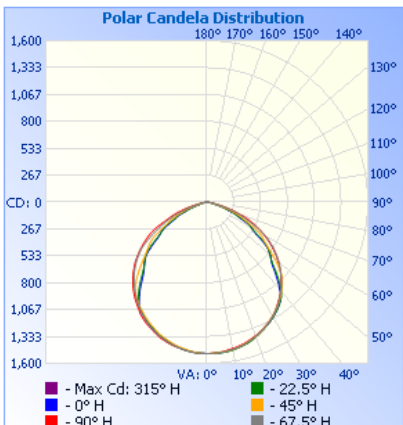

# LED Color Tunable Small Flood 30W, 120V, 3K/4K/5K Knuckle Mount, Bronze Morris CAT#: 74514

### PHOTOMETRY

Center Beam fc	Beam Width	
	5.20 fc	42.9 ft 52.1 ft
17.0ft	1.30 fc	85.9 ft 104.2 ft
34.0ft	0.58 fc	128.8 ft 156.3 ft
51.0ft	0.32 fc	171.8 ft 208.4 ft
68.0ft	0.21 fc	214.7 ft 260.5 ft
85.0ft	0.14 fc	257.7 ft 312.6 ft

### **Product Parameters:**

30 Watts  
Efficacy: 131 lumens per watt  
50,000+ LED Life Span  
CCT: 3000K/4000K/5000K