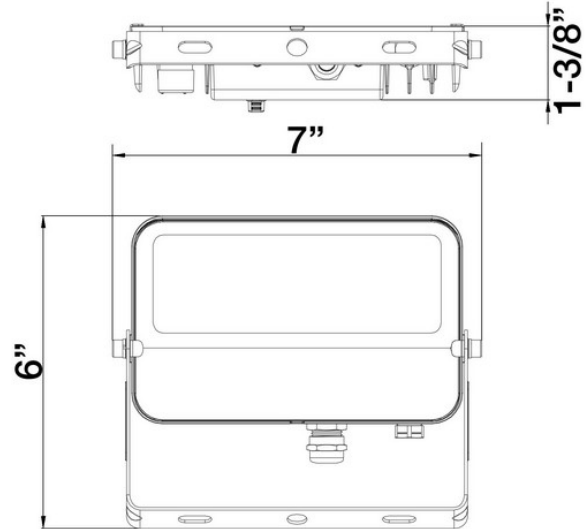

Morris CAT#: 74510 LED Color Tunable Small Flood 30W, 120V, 3K/4K/5K Bracket Mount, Bronze