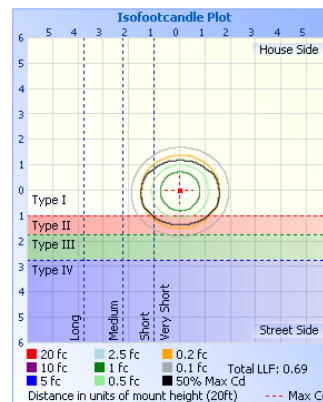

Part#	Housing Color	Wattage	Lumens	CCT	Voltage	Beam Angle	Lumens/Watt	DLC PRODUCT ID#
74510	Bronze	30W	3,922@3K	3K/4K/5K	120V	114°	131lm/w @ 3K	POXD9Z3Y

PHOTOMETRY

Illuminance at a Distance

Center Beam fc	Beam Width
5.20 fc	42.9 ft 52.1 ft
1.30 fc	85.9 ft 104.2 ft
0.58 fc	128.8 ft 156.3 ft
0.32 fc	171.8 ft 208.4 ft
0.21 fc	214.7 ft 260.5 ft
0.14 fc	257.7 ft 312.6 ft

Vert. Spread: 103.3°
Horiz. Spread: 113.7°

LED Color Tunable Small Flood 30W, 120V, 3K/4K/5K Bracket Mount, Bronze Morris CAT#: 74510

Technical Specifications:

Electrical:

Input Voltage: 120V
Current: .0.295A @ 120V
Frequency: 60Hz
Power Factor: ≥ 0.9
THD: 15.6% @ 120V

Product Parameters:

30 Watts
Efficacy: 131 lumens per watt
50,000+ LED Life Span
CCT: 3000K/4000K/5000K

Chromaticity Measurements:

Beam Angle: 114°
CRI: >70
R9: 0
DUV: 0.0006
Chromaticity (x,y): $x=0.4409$; $y=0.4069$
Chromaticity (u,v): $u=0.2519$; $v=0.5231$