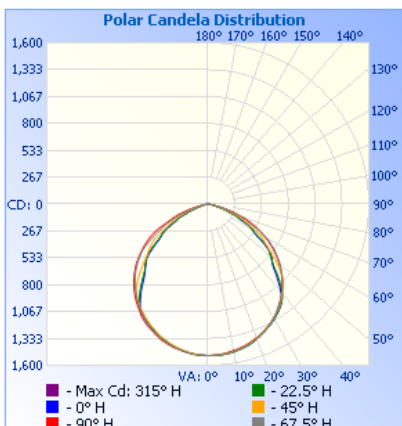

Morris CAT#: 74510 LED Color Tunable Small Flood 30W, 120V, 3K/4K/5K Bracket Mount, Bronze

Features:

- Integral Cooling Fin Releases Heat Efficiently to Maintain the Life of LED's & LED Driver
- Corrosion Resistant Die Cast Aluminum Housing
- Tempered Glass Lens
- Photocontrol Can Be Installed Remotely
- Superior Architectural Powder Coat Finish
- Color Tunable: 3000K, 4000K, 5000K
- Operating Temperature: -40°F to 104°F
- Mount: 1/2" Bracket
- IP65 Wet Location Rated
- UL Listed
- DLC PRODUCT ID#: POXD9Z3Y
- 5 Year Warranty

Part#	Housing Color	Wattage	Lumens	CCT	Voltage	Beam Angle	Lumens/Watt	DLC PRODUCT ID#
74510	Bronze	30W	3,922@3K	3K/4K/5K	120V	114°	131lm/w @ 3K	POXD9Z3Y

PHOTOMETRY

Illuminance at a Distance

Center Beam fc	Beam Width
5.20 fc	42.9 ft 52.1 ft
1.30 fc	85.9 ft 104.2 ft
0.58 fc	128.8 ft 156.3 ft
0.32 fc	171.8 ft 208.4 ft
0.21 fc	214.7 ft 260.5 ft
0.14 fc	257.7 ft 312.6 ft

Vert. Spread: 103.3°
Horiz. Spread: 113.7°

LED Color Tunable Small Flood 30W, 120V, 3K/4K/5K Bracket Mount, Bronze Morris CAT#: 74510

Technical Specifications:

Electrical:

Input Voltage: 120V
Current: .0.295A @ 120V
Frequency: 60Hz
Power Factor: ≥ 0.9
THD: 15.6% @ 120V

Product Parameters:

30 Watts
Efficacy: 131 lumens per watt
50,000+ LED Life Span
CCT: 3000K/4000K/5000K

Chromaticity Measurements:

Beam Angle: 114°
CRI: >70
R9: 0
DUV: 0.0006
Chromaticity (x,y): $x=0.4409$; $y=0.4069$
Chromaticity (u,v): $u=0.2519$; $v=0.5231$