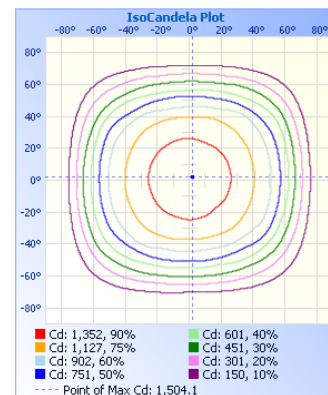

Morris CAT#: 74510 LED Color Tunable Small Flood 30W, 120V, 3K/4K/5K Bracket Mount, Bronze

Features:

- Integral Cooling Fin Releases Heat Efficiently to Maintain the Life of LED's & LED Driver
- Corrosion Resistant Die Cast Aluminum Housing
- Tempered Glass Lens
- Photocontrol Can Be Installed Remotely
- Superior Architectural Powder Coat Finish
- Color Tunable: 3000K, 4000K, 5000K
- Operating Temperature: -40°F to 104°F
- Mount: 1/2" Bracket
- IP65 Wet Location Rated
- UL Listed
- DLC PRODUCT ID#: POXD9Z3Y
- 5 Year Warranty

Part#	Housing Color	Wattage	Lumens	CCT	Voltage	Beam Angle	Lumens/Watt	DLC PRODUCT ID#
74510	Bronze	30W	3,922@3K	3K/4K/5K	120V	114°	131lm/w @ 3K	POXD9Z3Y

PHOTOMETRY

Illuminance at a Distance

Center Beam fc	Beam Width
5.20 fc	42.9 ft 52.1 ft
1.30 fc	85.9 ft 104.2 ft
0.58 fc	128.8 ft 156.3 ft
0.32 fc	171.8 ft 208.4 ft
0.21 fc	214.7 ft 260.5 ft
0.14 fc	257.7 ft 312.6 ft

Vert. Spread: 103.3°
Horiz. Spread: 113.7°

LED Color Tunable Small Flood 30W, 120V, 3K/4K/5K Bracket Mount, Bronze Morris CAT#: 74510

Technical Specifications:

Electrical:

Input Voltage: 120V
Current: .0.295A @ 120V
Frequency: 60Hz
Power Factor: ≥ 0.9
THD: 15.6% @ 120V

Product Parameters:

30 Watts
Efficacy: 131 lumens per watt
50,000+ LED Life Span
CCT: 3000K/4000K/5000K

Chromaticity Measurements:

Beam Angle: 114°
CRI: >70
R9: 0
DUV: 0.0006
Chromaticity (x,y): $x=0.4409$; $y=0.4069$
Chromaticity (u,v): $u=0.2519$; $v=0.5231$