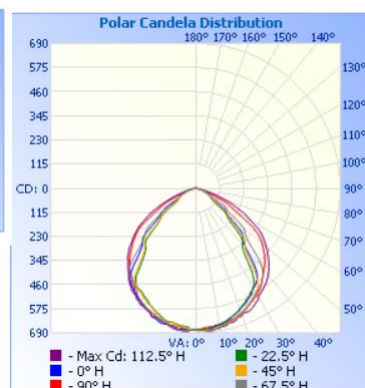

PHOTOMETRY