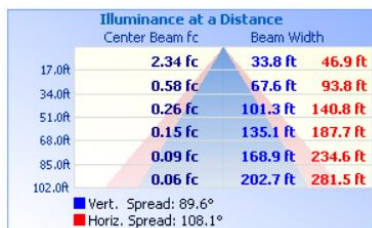

PHOTOMETRY