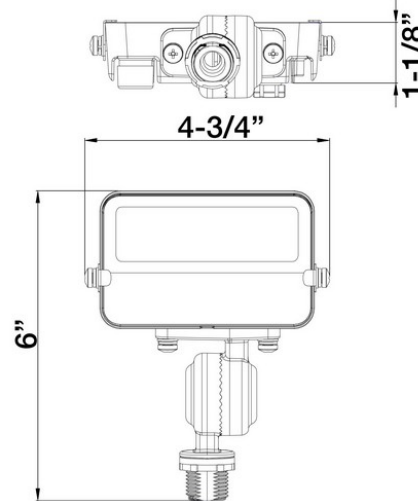

74504 - LED SMALL FLOOD

15W 120V 3000K KNUCKLE