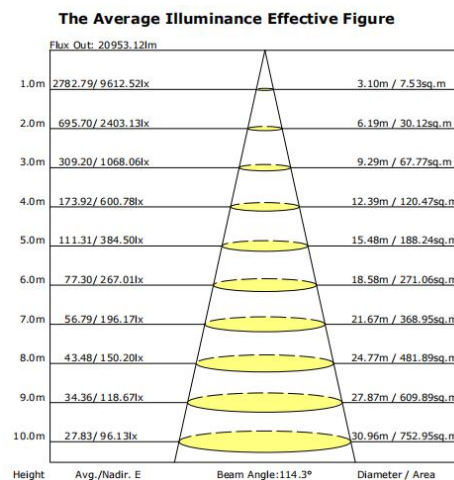

PHOTOMETRY