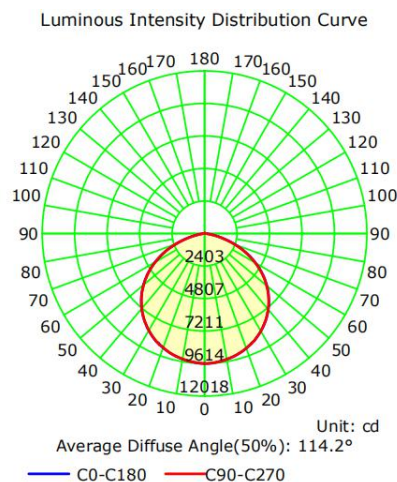

PHOTOMETRY