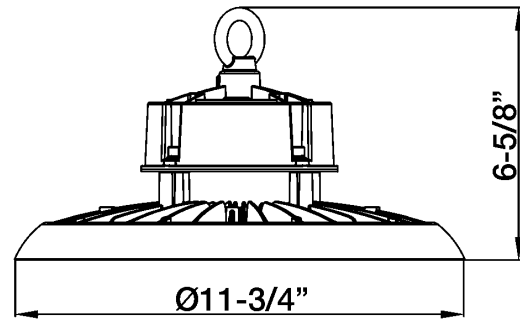

74212 - SPEC GRADE UFO HIGH BAY

120-277V 150W 5000K

FEATURES:

- Polycarbonate Lens
- Optimal Heat dissipation
- Anti-UV Lens
- High Color Rendering Performance
- Operating Temperature: -40°F-122°F
- 2KV surge protector inside of power supply
- 5 Year Limited Warranty
- IP65 rated
- Certification: cULus
- Environment: Suitable for Wet Locations

Part#	Wattage	Voltage	Lumens	CCT	CRI	Dimming	Light Pattern	Lumens/Watt	DLC Product ID#
74212	150W	120-277	20,893	5000K	80	0-10V	110°	139	S-7Z5VDB