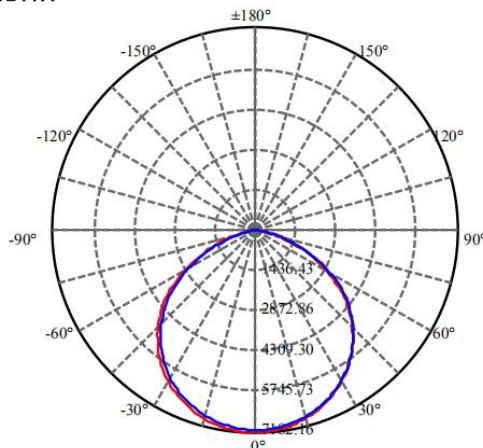

PHOTOMETRY

Max , Ave Beam angle of C0plane 11.32