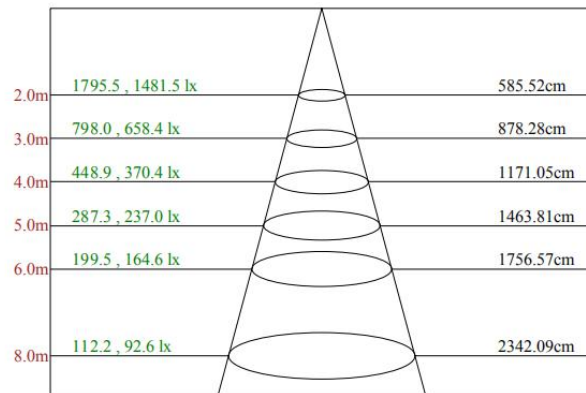

PHOTOMETRY

Max , Ave Beam angle of C0plane 11.32