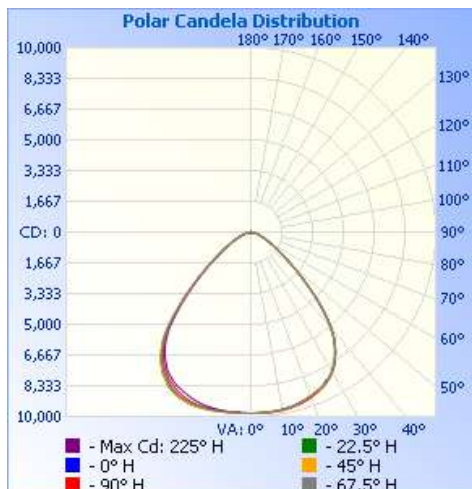

74198C - SPEC GRADE UFO HIGH BAY

120-277V 3K/4K/5K 100W/120W/150W

FEATURES:

- Wattage Selectable 100W/120W/150W
- Color Selectable 35K/4K/5K
- 0-10V Dimming
- Applications: Warehouse, factory, workshop, gas station, gymnasium, supermarket, exhibition hall
- 5 Year Warranty
- Operating Temperature: -40°F to 122°F
- 50,000+ Hour LED Life Expectancy
- cULus Listed
- IP Rating: IP65 Damp Location Rated

Part#	Wattage	Voltage	Color	CCT	CRI	Dimming	Light Pattern	Lumens/Watt	Lumens
74198C	100/120/150W	120-277	White	35K;4K;5K	80+	0-10V	90°	132/150/133	20278/22086/20352

PHOTOMETRY:

74198C - SPEC GRADE UFO HIGH BAY

Product Parameters:

100/120/150 Watts

Lumens: 21000/23550/21750

Efficacy:

140/157/145 Lumens Per Watt

50,000+ L70 Life Span

CCT: 3K (WW); 4K (NW); 5K (CW)

Chromacity Measurements:

y=0.3888

Chromaticity (u,v): u(u')=0.2361

v'=0.5104

Component Specifications: LED:

Seoul 2835

Driver: 120V 50/60Hz

Driver Output Volts: 150V/DC

Driver Output Amps: 1.0A