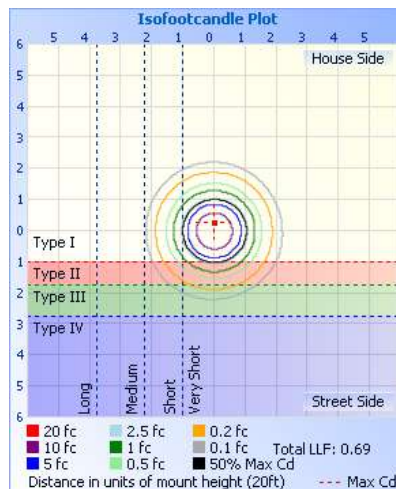

PHOTOMETRY: