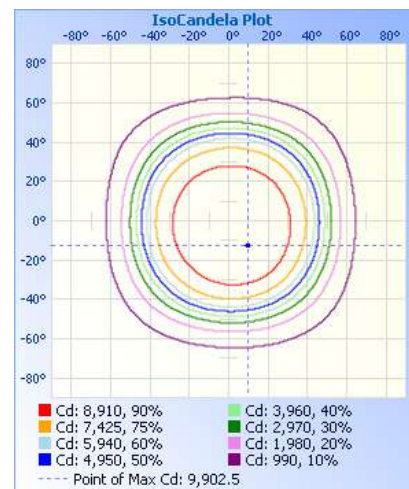

74198C - SPEC GRADE UFO HIGH BAY

120-277V 3K/4K/5K 100W/120W/150W

FEATURES:

- Wattage Selectable 100W/120W/150W
- Color Selectable 35K/4K/5K
- 0-10V Dimming
- Applications: Warehouse, factory, workshop, gas station, gymnasium, supermarket, exhibition hall
- 5 Year Warranty
- Operating Temperature: -40°F to 122°F
- 50,000+ Hour LED Life Expectancy
- cULus Listed
- IP Rating: IP65 Damp Location Rated

Part#	Wattage	Voltage	Color	CCT	CRI	Dimming	Light Pattern	Lumens/Watt	Lumens
74198C	100/120/150W	120-277	White	35K;4K;5K	80+	0-10V	90°	132/150/133	20278/22086/20352

PHOTOMETRY:

74198C - SPEC GRADE UFO HIGH BAY

Product Parameters:

100/120/150 Watts

Lumens: 21000/23550/21750

Efficacy:

140/157/145 Lumens Per Watt

50,000+ L70 Life Span

CCT: 3K (WW); 4K (NW); 5K (CW)

Chromacity Measurements:

Beam Angle: 90°

CRI: 82

R9: 3

Rf:83

Rg: 96

Rcs,h1(%): -13

DUV: -0.0007

Chromaticity (x,y): x=0.4046