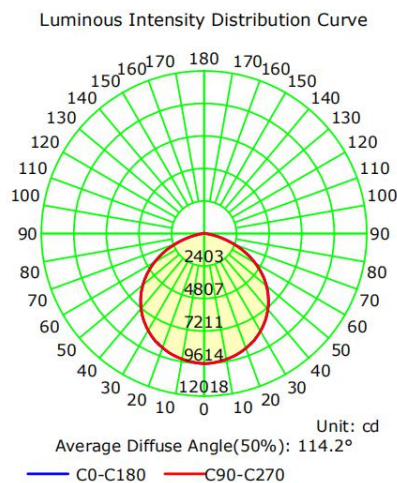

PHOTOMETRY