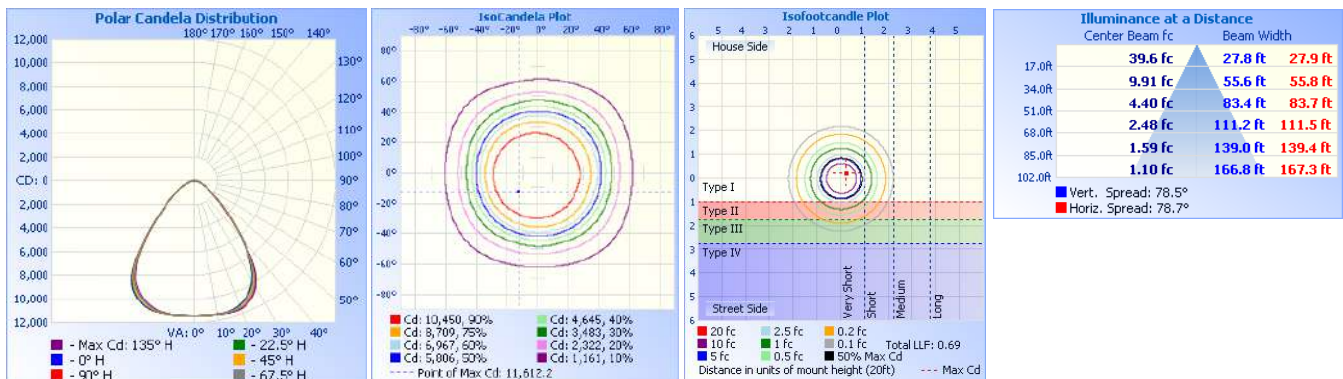

PHOTOMETRY: