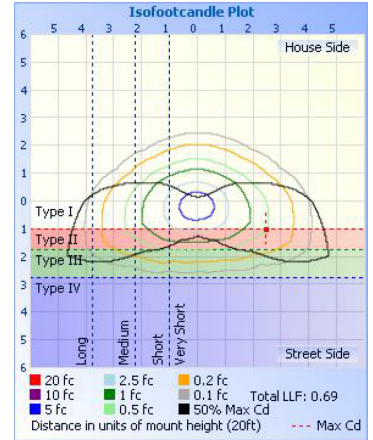

Part#	Wattage	Volts	Housing Color	Light Pattern	Lumens	CCT	CRI	Dimming	Lumens/Watt	DLC Product ID# Area Light	DLC Product ID# Flood Light
74010A	150	120-277	Bronze	Type III	19186	5000	75.0	0-10V/PWM/VR	130.1	S-CJ248G	S-7X9BN3
74012A	150	120-277	White	Type III	19186	5000	75.0	0-10V/PWM/VR	130.1	S-6PY8J1	S-S5YR62
74008A	150	120-277	Bronze	Type III	18931	4000	75.0	0-10V/PWM/VR	128.5		PLABV9LGR8KI
74014A	150	347-480	Bronze	Type III	19274	5000	75.0	0-10V/PWM/VR	130.0		PLU184OY5RDH
74011A	150	120-277	Bronze	Type IV	19367	5000	75.0	0-10V/PWM/VR	131.1	S-V5KI98	S-52HTZP
74013A	150	120-277	White	Type IV	19367	5000	75.0	0-10V/PWM/VR	129.7	S-LVFM0A	S-VML8AF
74009A	150	120-277	Bronze	Type IV	19139	4000	75.0	0-10V/PWM/VR	129.7		PL1ZLHFSXT7S
74015A	150	347-480	Bronze	Type IV	18694	5000	75.0	0-10V/PWM/VR	126.3		PL6UBJ0LQYCF
74053A	150	120-277	Bronze	Type V	19142	5000	75.0	0-10V/PWM/VR	129.6		PL9IMPD3N3XB
74055A	150	120-277	Bronze	Type V	18907	4000	75.1	0-10V/PWM/VR	128.0	PLW97EPMTYDP	
74054A	150	347-480	Bronze	Type V	18668	5000	75.0	0-10V/PWM/VR	126.2		PL09Q2RXSOYH

Area Light Gen 3

150W

Photometrics:

TYPE III:

Illuminance at a Distance

	Center Beam fc	Beam Width
17.0ft	14.9 fc	40.4 ft 108.4 ft
34.0ft	3.73 fc	80.8 ft 216.7 ft
51.0ft	1.66 fc	121.2 ft 325.1 ft
68.0ft	0.93 fc	161.6 ft 433.5 ft
85.0ft	0.60 fc	201.9 ft 541.9 ft
102.0ft	0.41 fc	242.3 ft 650.2 ft

Vert. Spread: 99.8°
Horiz. Spread: 145.2°

TYPE IV:

Illuminance at a Distance

	Center Beam fc	Beam Width
17.0ft	13.9 fc	35.6 ft 17.2 ft
34.0ft	3.47 fc	71.3 ft 34.4 ft
51.0ft	1.54 fc	106.9 ft 51.6 ft
68.0ft	0.87 fc	142.5 ft 68.8 ft
85.0ft	0.55 fc	178.1 ft 86.0 ft
102.0ft	0.39 fc	213.8 ft 103.2 ft

Vert. Spread: 92.7°
Horiz. Spread: 53.7°

TYPE V:

Illuminance at a Distance

	Center Beam fc	Beam Width
17.0ft	6.90 fc	143.8 ft 60.9 ft
34.0ft	1.72 fc	287.5 ft 121.7 ft
51.0ft	0.77 fc	431.3 ft 182.6 ft
68.0ft	0.43 fc	575.1 ft 243.5 ft
85.0ft	0.28 fc	718.9 ft 304.4 ft
102.0ft	0.19 fc	862.6 ft 365.2 ft