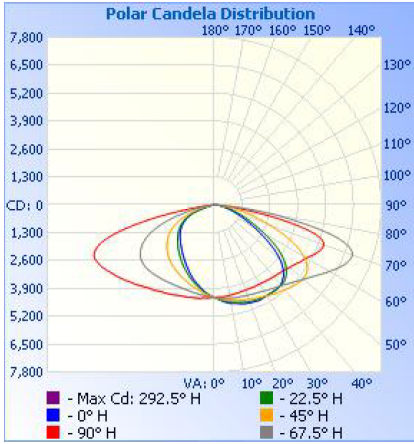

Part#	Wattage	Volts	Housing Color	Light Pattern	Lumens	CCT	CRI	Dimming	Lumens/Watt	DLC Product ID# Area Light	DLC Product ID# Flood Light
74010A	150	120-277	Bronze	Type III	19186	5000	75.0	0-10V/PWM/VR	130.1	S-CJ248G	S-7X9BN3
74012A	150	120-277	White	Type III	19186	5000	75.0	0-10V/PWM/VR	130.1	S-6PY8J1	S-S5YR62
74008A	150	120-277	Bronze	Type III	18931	4000	75.0	0-10V/PWM/VR	128.5		PLABV9LGR8KI
74014A	150	347-480	Bronze	Type III	19274	5000	75.0	0-10V/PWM/VR	130.0		PLU184OY5RDH
74011A	150	120-277	Bronze	Type IV	19367	5000	75.0	0-10V/PWM/VR	131.1	S-V5KI98	S-52HTZP
74013A	150	120-277	White	Type IV	19367	5000	75.0	0-10V/PWM/VR	129.7	S-LVFM0A	S-VML8AF
74009A	150	120-277	Bronze	Type IV	19139	4000	75.0	0-10V/PWM/VR	129.7		PL1ZLHFSXT7S
74015A	150	347-480	Bronze	Type IV	18694	5000	75.0	0-10V/PWM/VR	126.3		PL6UBJ0LQYCF
74053A	150	120-277	Bronze	Type V	19142	5000	75.0	0-10V/PWM/VR	129.6		PL9IMPD3N3XB
74055A	150	120-277	Bronze	Type V	18907	4000	75.1	0-10V/PWM/VR	128.0	PLW97EPMTYDP	
74054A	150	347-480	Bronze	Type V	18668	5000	75.0	0-10V/PWM/VR	126.2		PL09Q2RXSOYH

Area Light Gen 3

150W

Photometrics:

TYPE III:

Illuminance at a Distance

	Center Beam fc	Beam Width
17.0ft	14.9 fc	40.4 ft 108.4 ft
34.0ft	3.73 fc	80.8 ft 216.7 ft
51.0ft	1.66 fc	121.2 ft 325.1 ft
68.0ft	0.93 fc	161.6 ft 433.5 ft
85.0ft	0.60 fc	201.9 ft 541.9 ft
102.0ft	0.41 fc	242.3 ft 650.2 ft

Vert. Spread: 99.8°
Horiz. Spread: 145.2°

TYPE IV:

Illuminance at a Distance

	Center Beam fc	Beam Width
17.0ft	13.9 fc	35.6 ft 17.2 ft
34.0ft	3.47 fc	71.3 ft 34.4 ft
51.0ft	1.54 fc	106.9 ft 51.6 ft
68.0ft	0.87 fc	142.5 ft 68.8 ft
85.0ft	0.55 fc	178.1 ft 86.0 ft
102.0ft	0.39 fc	213.8 ft 103.2 ft

Vert. Spread: 92.7°
Horiz. Spread: 53.7°

TYPE V:

Illuminance at a Distance

	Center Beam fc	Beam Width
17.0ft	6.90 fc	143.8 ft 60.9 ft
34.0ft	1.72 fc	287.5 ft 121.7 ft
51.0ft	0.77 fc	431.3 ft 182.6 ft
68.0ft	0.43 fc	575.1 ft 243.5 ft
85.0ft	0.28 fc	718.9 ft 304.4 ft
102.0ft	0.19 fc	862.6 ft 365.2 ft