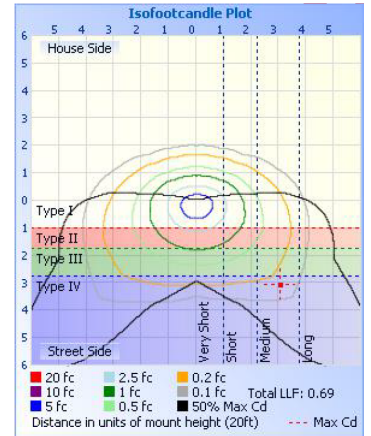

Area Light Gen 3

150W

Photometrics:

TYPE III:

Illuminance at a Distance

	Center Beam fc	Beam Width
17.0ft	14.9 fc	40.4 ft 108.4 ft
34.0ft	3.73 fc	80.8 ft 216.7 ft
51.0ft	1.66 fc	121.2 ft 325.1 ft
68.0ft	0.93 fc	161.6 ft 433.5 ft
85.0ft	0.60 fc	201.9 ft 541.9 ft
102.0ft	0.41 fc	242.3 ft 650.2 ft

Vert. Spread: 99.8°
Horiz. Spread: 145.2°

TYPE IV:

Illuminance at a Distance

	Center Beam fc	Beam Width
17.0ft	13.9 fc	35.6 ft 17.2 ft
34.0ft	3.47 fc	71.3 ft 34.4 ft
51.0ft	1.54 fc	106.9 ft 51.6 ft
68.0ft	0.87 fc	142.5 ft 68.8 ft
85.0ft	0.55 fc	178.1 ft 86.0 ft
102.0ft	0.39 fc	213.8 ft 103.2 ft

Vert. Spread: 92.7°
Horiz. Spread: 53.7°

TYPE V:

Illuminance at a Distance

	Center Beam fc	Beam Width
17.0ft	6.90 fc	143.8 ft 60.9 ft
34.0ft	1.72 fc	287.5 ft 121.7 ft
51.0ft	0.77 fc	431.3 ft 182.6 ft
68.0ft	0.43 fc	575.1 ft 243.5 ft
85.0ft	0.28 fc	718.9 ft 304.4 ft
102.0ft	0.19 fc	862.6 ft 365.2 ft