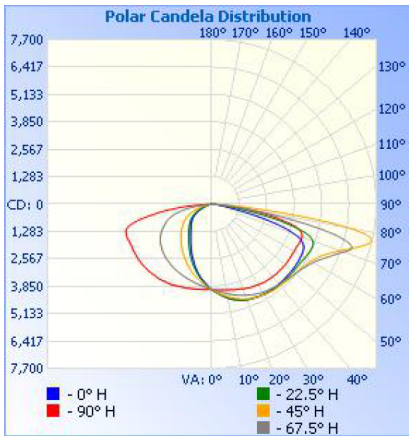

Part#	Wattage	Volts	Housing Color	Light Pattern	Lumens	CCT	CRI	Dimming	Lumens/Watt	DLC Product ID# Area Light	DLC Product ID# Flood Light
74010A	150	120-277	Bronze	Type III	19186	5000	75.0	0-10V/PWM/VR	130.1	S-CJ248G	S-7X9BN3
74012A	150	120-277	White	Type III	19186	5000	75.0	0-10V/PWM/VR	130.1	S-6PY8J1	S-S5YR62
74008A	150	120-277	Bronze	Type III	18931	4000	75.0	0-10V/PWM/VR	128.5		PLABV9LGR8KI
74014A	150	347-480	Bronze	Type III	19274	5000	75.0	0-10V/PWM/VR	130.0		PLU184OY5RDH
74011A	150	120-277	Bronze	Type IV	19367	5000	75.0	0-10V/PWM/VR	131.1	S-V5KI98	S-52HTZP
74013A	150	120-277	White	Type IV	19367	5000	75.0	0-10V/PWM/VR	129.7	S-LVFM0A	S-VML8AF
74009A	150	120-277	Bronze	Type IV	19139	4000	75.0	0-10V/PWM/VR	129.7		PL1ZLHFSXT7S
74015A	150	347-480	Bronze	Type IV	18694	5000	75.0	0-10V/PWM/VR	126.3		PL6UBJ0LQYCF
74053A	150	120-277	Bronze	Type V	19142	5000	75.0	0-10V/PWM/VR	129.6		PL9IMPD3N3XB
74055A	150	120-277	Bronze	Type V	18907	4000	75.1	0-10V/PWM/VR	128.0	PLW97EPMTYDP	
74054A	150	347-480	Bronze	Type V	18668	5000	75.0	0-10V/PWM/VR	126.2		PL09Q2RXSOYH

Area Light Gen 3

150W

Photometrics:

TYPE III:

Illuminance at a Distance

	Center Beam fc	Beam Width
17.0ft	14.9 fc	40.4 ft 108.4 ft
34.0ft	3.73 fc	80.8 ft 216.7 ft
51.0ft	1.66 fc	121.2 ft 325.1 ft
68.0ft	0.93 fc	161.6 ft 433.5 ft
85.0ft	0.60 fc	201.9 ft 541.9 ft
102.0ft	0.41 fc	242.3 ft 650.2 ft

Vert. Spread: 99.8°
Horiz. Spread: 145.2°

TYPE IV:

Illuminance at a Distance

	Center Beam fc	Beam Width
17.0ft	13.9 fc	35.6 ft 17.2 ft
34.0ft	3.47 fc	71.3 ft 34.4 ft
51.0ft	1.54 fc	106.9 ft 51.6 ft
68.0ft	0.87 fc	142.5 ft 68.8 ft
85.0ft	0.55 fc	178.1 ft 86.0 ft
102.0ft	0.39 fc	213.8 ft 103.2 ft

Vert. Spread: 92.7°
Horiz. Spread: 53.7°

TYPE V:

Illuminance at a Distance

	Center Beam fc	Beam Width
17.0ft	6.90 fc	143.8 ft 60.9 ft
34.0ft	1.72 fc	287.5 ft 121.7 ft
51.0ft	0.77 fc	431.3 ft 182.6 ft
68.0ft	0.43 fc	575.1 ft 243.5 ft
85.0ft	0.28 fc	718.9 ft 304.4 ft
102.0ft	0.19 fc	862.6 ft 365.2 ft