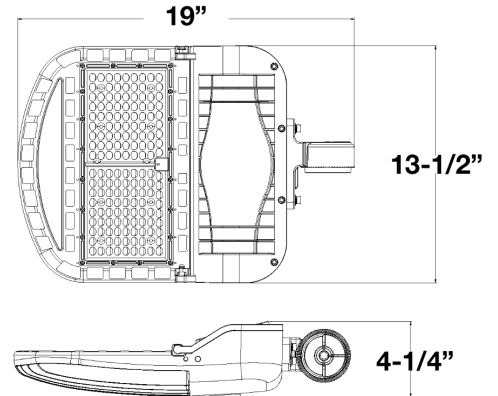

Area Light Gen 3

150W

Features:

Bronze Diecast Aluminum Housing

Heat Resistant Directed Optics Frosted Polycarbonate Lens

Excellent Heat Dissipation - Maximum Life Expectancy

Seoul 3030 LEDs

Note: Fixture does not include mount - Pole Arm, Slipfitter, Trunnion, Yoke, and Universal Mounts sold separately

Area Light Gen 3

150W

Photometrics:

TYPE III:

Illuminance at a Distance

	Center Beam fc	Beam Width
17.0ft	14.9 fc	40.4 ft 108.4 ft
34.0ft	3.73 fc	80.8 ft 216.7 ft
51.0ft	1.66 fc	121.2 ft 325.1 ft
68.0ft	0.93 fc	161.6 ft 433.5 ft
85.0ft	0.60 fc	201.9 ft 541.9 ft
102.0ft	0.41 fc	242.3 ft 650.2 ft