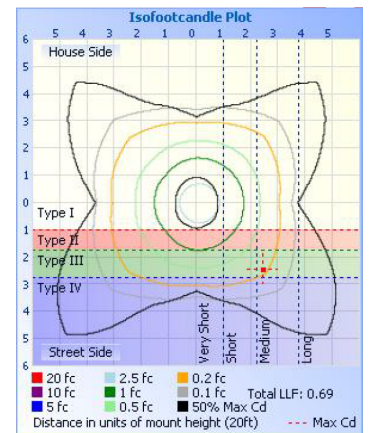

Illuminance at a Distance

	Center Beam fc	Beam Width
17.0ft	6.90 fc	143.8 ft 60.9 ft
34.0ft	1.72 fc	287.5 ft 121.7 ft
51.0ft	0.77 fc	431.3 ft 182.6 ft
68.0ft	0.43 fc	575.1 ft 243.5 ft
85.0ft	0.28 fc	718.9 ft 304.4 ft
102.0ft	0.19 fc	862.6 ft 365.2 ft

Vert. Spread: 153.4°
Horiz. Spread: 121.6°