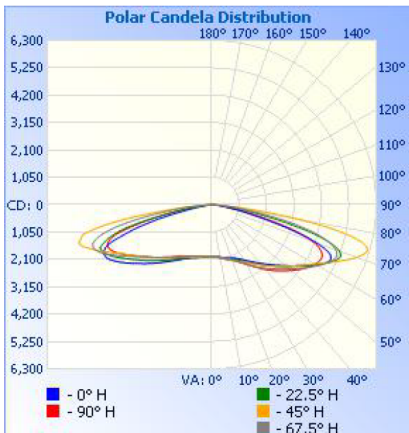

Part#	Wattage	Volts	Housing Color	Light Pattern	Lumens	CCT	CRI	Dimming	Lumens/Watt	DLC Product ID# Area Light	DLC Product ID# Flood Light
74010A	150	120-277	Bronze	Type III	19186	5000	75.0	0-10V/PWM/VR	130.1	S-CJ248G	S-7X9BN3
74012A	150	120-277	White	Type III	19186	5000	75.0	0-10V/PWM/VR	130.1	S-6PY8J1	S-S5YR62
74008A	150	120-277	Bronze	Type III	18931	4000	75.0	0-10V/PWM/VR	128.5		PLABV9LGR8KI
74014A	150	347-480	Bronze	Type III	19274	5000	75.0	0-10V/PWM/VR	130.0		PLU184OY5RDH
74011A	150	120-277	Bronze	Type IV	19367	5000	75.0	0-10V/PWM/VR	131.1	S-V5KI98	S-52HTZP
74013A	150	120-277	White	Type IV	19367	5000	75.0	0-10V/PWM/VR	129.7	S-LVFM0A	S-VML8AF
74009A	150	120-277	Bronze	Type IV	19139	4000	75.0	0-10V/PWM/VR	129.7		PL1ZLHFSXT7S
74015A	150	347-480	Bronze	Type IV	18694	5000	75.0	0-10V/PWM/VR	126.3		PL6UBJ0LQYCF
74053A	150	120-277	Bronze	Type V	19142	5000	75.0	0-10V/PWM/VR	129.6		PL9IMPD3N3XB
74055A	150	120-277	Bronze	Type V	18907	4000	75.1	0-10V/PWM/VR	128.0	PLW97EPMTYDP	
74054A	150	347-480	Bronze	Type V	18668	5000	75.0	0-10V/PWM/VR	126.2		PL09Q2RXSOYH

Area Light Gen 3

150W

Photometrics:

TYPE III:

Illuminance at a Distance

	Center Beam fc	Beam Width
17.0ft	14.9 fc	40.4 ft 108.4 ft
34.0ft	3.73 fc	80.8 ft 216.7 ft
51.0ft	1.66 fc	121.2 ft 325.1 ft
68.0ft	0.93 fc	161.6 ft 433.5 ft
85.0ft	0.60 fc	201.9 ft 541.9 ft
102.0ft	0.41 fc	242.3 ft 650.2 ft

Vert. Spread: 99.8°
Horiz. Spread: 145.2°

TYPE IV:

Illuminance at a Distance

	Center Beam fc	Beam Width
17.0ft	13.9 fc	35.6 ft 17.2 ft
34.0ft	3.47 fc	71.3 ft 34.4 ft
51.0ft	1.54 fc	106.9 ft 51.6 ft
68.0ft	0.87 fc	142.5 ft 68.8 ft
85.0ft	0.55 fc	178.1 ft 86.0 ft
102.0ft	0.39 fc	213.8 ft 103.2 ft

Vert. Spread: 92.7°
Horiz. Spread: 53.7°

TYPE V:

Illuminance at a Distance

	Center Beam fc	Beam Width
17.0ft	6.90 fc	143.8 ft 60.9 ft
34.0ft	1.72 fc	287.5 ft 121.7 ft
51.0ft	0.77 fc	431.3 ft 182.6 ft
68.0ft	0.43 fc	575.1 ft 243.5 ft
85.0ft	0.28 fc	718.9 ft 304.4 ft
102.0ft	0.19 fc	862.6 ft 365.2 ft