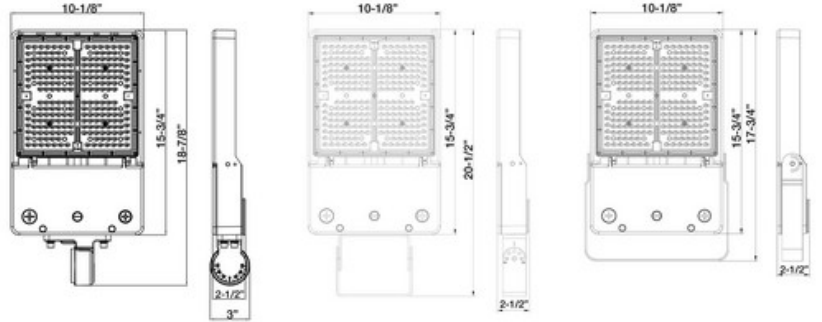

# 74011C - LED AREA LIGHT SHOEBOX GEN 4

120-277V 150W 5000K

Adapter Included with fixture

Trunnion Sold Separately

Yoke Sold Separately

150-200W

Twist Lock Receptacle & Shorting Cap Included  
Photocell Sold Separately - Cat# 39106