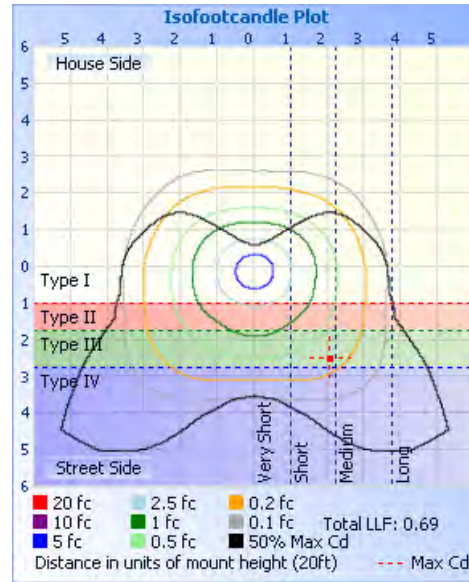

## PHOTOMETRY:

**Illuminance at a Distance**

	Center Beam fc	Beam Width	
17.0ft	13.8 fc	67.4 ft	58.6 ft
34.0ft	3.44 fc	134.7 ft	117.1 ft
51.0ft	1.53 fc	202.1 ft	175.7 ft
68.0ft	0.86 fc	269.5 ft	234.2 ft
85.0ft	0.55 fc	336.8 ft	292.8 ft
102.0ft	0.38 fc	404.2 ft	351.4 ft