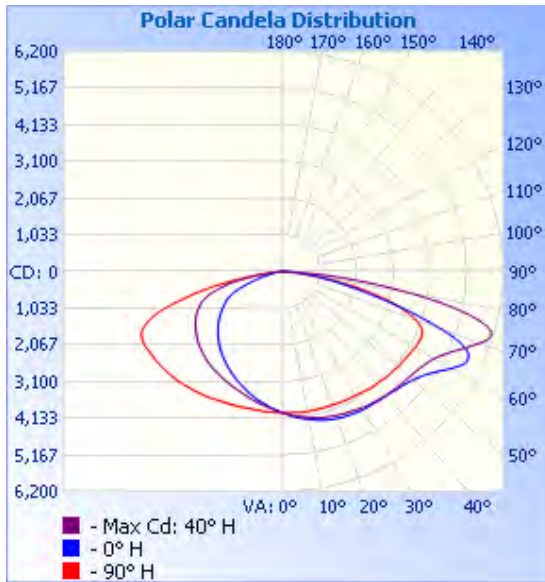

Part#	Housing Color	Wattage	Lumens	CCT	Voltage	Beam Angle	Lumens/Watt	DLC PRODUCT ID#:
74011C	Bronze	150W	20,580	5000K	120-277V	120°	139lm/w	PIR4VFR6

## PHOTOMETRY:

**Illuminance at a Distance**

	Center Beam fc	Beam Width	
17.0ft	13.8 fc	67.4 ft	58.6 ft
34.0ft	3.44 fc	134.7 ft	117.1 ft
51.0ft	1.53 fc	202.1 ft	175.7 ft
68.0ft	0.86 fc	269.5 ft	234.2 ft
85.0ft	0.55 fc	336.8 ft	292.8 ft
102.0ft	0.38 fc	404.2 ft	351.4 ft