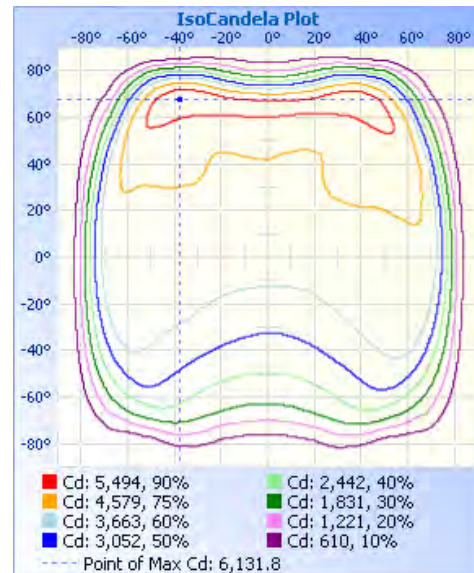

Illuminance at a Distance

	Center Beam fc	Beam Width	
17.0ft	13.8 fc	67.4 ft	58.6 ft
34.0ft	3.44 fc	134.7 ft	117.1 ft
51.0ft	1.53 fc	202.1 ft	175.7 ft
68.0ft	0.86 fc	269.5 ft	234.2 ft
85.0ft	0.55 fc	336.8 ft	292.8 ft
102.0ft	0.38 fc	404.2 ft	351.4 ft

- Vert. Spread: 126.4°
- Horiz. Spread: 119.7°