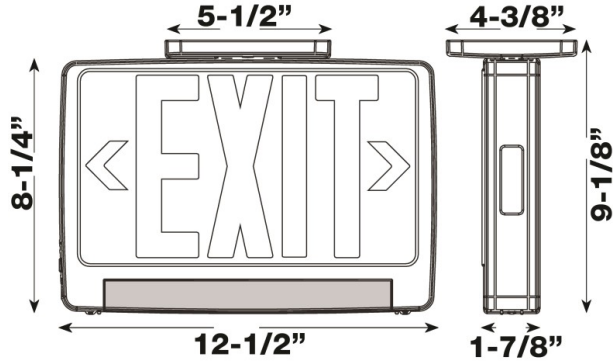

## FEATURES:

- LED Combo Exit/Emergency light - Light Bar Design
- Remote Capable - Up to 3 Watts - 4.8V remote lamp
- Dual 120/277 Voltage
- 4.5W Light Output - (36 LEDs X .125w Per LED)
- Chrome Reflector & Acrylic UV Stabilized Lens
- Charge Rate/Power "On" LED Indicator Light and sealed push-to-test switch for mandated code compliance testing
- 4.8V 900mAH maintenance-free, rechargeable Ni-Cad battery
- 3 Year Warranty
- Red LEDs (lettering)
- Internal Solid-State Transfer Switch automatically connects the internal battery to LED board for minimum 90-minute emergency illumination
- Fully Automatic Solid-State, Dual-rate charger initiates battery charging to recharge a discharged battery in 24 hours
- Flame Retardant, UV-Stabilized High Impact Housing
- Top and side KO's provided for conduit feed applications
- Operating Temperature: 32°F to 122°F
- Meets UL924 for Damp Locations, NFPA 101 Life Safety Code, NED, OSHA
- Certified to CED under Title 24 Regulations