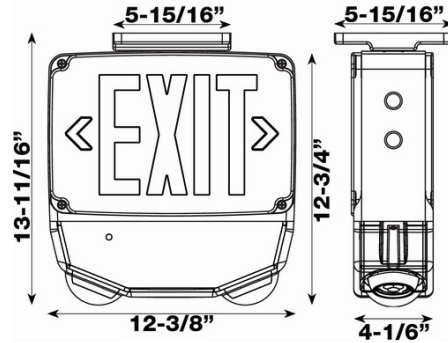

73369 - LED COLD WEATHER & WET LOCATION COMBO

EXIT & EMERGENCY LIGHT - REMOTE CAPABLE

FEATURES:

- Wet Location & Cold Weather Rated LED Combo Exit/ Emergency Light
- Adjustable LED Lamp Heads Provide Optimal Center to Center Spacing
- Remote Capable-Up to 2 Additional 1W 3.6V Remote Lamp Heads
- Dual 120/277 Voltage
- Bi-Color LED Battery Status Indicator Light: Green-Normal; Red-Check Battery
- Charge Rate/Power "ON" LED Indicator Light
- Sealed Push-To-Test Switch for Mandated Code Compliance Testing
- 6V 5600mAH, Maintenance-Free, Rechargeable Ni-Cad Battery
- Internal Solid-state Transfer Switch Automatically Connects the Internal Battery to LED Board for
- Minimum 90-Minute Emergency Illumination
- Fully Automatic Solid-State, Dual-Rate Charger Initiates Battery Charging to Recharge a Discharged Battery in 24 Hours
- Flame Retardant, UV-Stabilized Polycarbonate Gasketed Housing
- Sealed and Gasketed Weatherproof Lamp Heads with UV Stabilized PC Lens
- Top and Side KO's Provided for Conduit Feed Applications
- Meets UL924 for Wet Locations, NFPA 101 Life Safety Code, NEC & OSHA Codes
- Operating Temperature -4°F to 122°F
- Certified to CEC Under Title 20 Regulations
- 3 Year Warranty