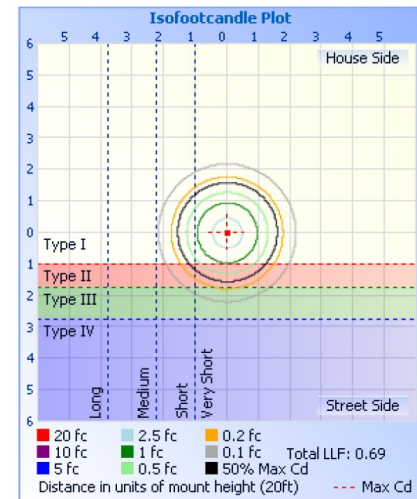

COLOR & WATTAGE SELECTABLE

72802

Illuminance at a Distance

	Center Beam fc	Beam Width	
17.0ft	7.81 fc	33.4 ft	35.2 ft
34.0ft	1.95 fc	66.7 ft	70.4 ft
51.0ft	0.87 fc	100.1 ft	105.6 ft
68.0ft	0.49 fc	133.4 ft	140.8 ft
85.0ft	0.31 fc	166.8 ft	176.0 ft
102.0ft	0.22 fc	200.2 ft	211.2 ft

■ Vert. Spread: 88.9°
■ Horiz. Spread: 92.0°

72804

Illuminance at a Distance

	Center Beam fc	Beam Width	
17.0ft	7.52 fc	53.2 ft	52.8 ft
34.0ft	1.88 fc	106.5 ft	105.6 ft
51.0ft	0.84 fc	159.7 ft	158.4 ft
68.0ft	0.47 fc	213.0 ft	211.2 ft
85.0ft	0.30 fc	266.2 ft	264.0 ft
102.0ft	0.21 fc	319.5 ft	316.8 ft

■ Vert. Spread: 114.9°
■ Horiz. Spread: 114.4°

72802-72804 - SURFACE MOUNT PANELS

COLOR & WATTAGE SELECTABLE

Additional Technical Specifications:

Part#	Voltage	Current (A)	PF	THD	DUV	Chromacity (x,y)	Chromacity (u,v)	Frequency
72802	120-277V	3.5K 0.328	0.9	17.01%	3.5K -0.0012	3.5K X=0.4006 Y=0.3856	3.5K U=0.2347 V=0.5084	50/60Hz
		4.1K 0.326			4.1K 0.0003	4.1K X=0.3812 Y=0.3778	4.1K U=0.2252 V=0.5022	
		5K 0.328			5K 0.0033	5K X=0.3480 Y=0.3607	5K U=0.2099 V=0.4895	
72804	120-277V	3.5K 0.4219	0.9	11.2%	3.5K -0.0003	3.5K X=0.4047 Y=0.3897	3.5K U=0.2357 V=0.5107	50/60Hz
		4.1K 0.4162			4.1K 0.0005	4.1K X=0.3793 Y=0.3772	4.1K U=0.2242 V=0.5016	
		5K 0.4186			5K 0.0030	5K X=0.3506 Y=0.3619	5K U=0.2111 V=0.4904	