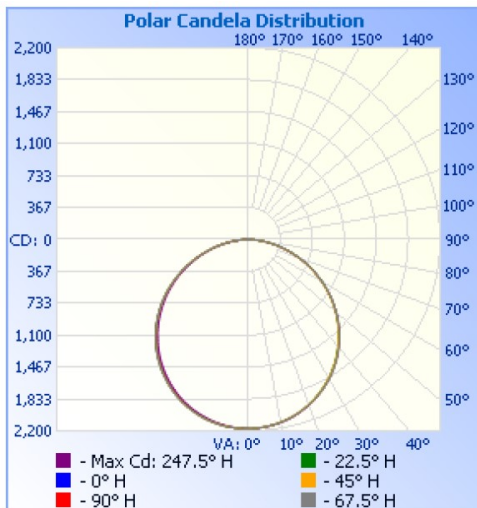

COLOR & WATTAGE SELECTABLE

72802

Illuminance at a Distance

	Center Beam fc	Beam Width	
17.0ft	7.81 fc	33.4 ft	35.2 ft
34.0ft	1.95 fc	66.7 ft	70.4 ft
51.0ft	0.87 fc	100.1 ft	105.6 ft
68.0ft	0.49 fc	133.4 ft	140.8 ft
85.0ft	0.31 fc	166.8 ft	176.0 ft
102.0ft	0.22 fc	200.2 ft	211.2 ft

■ Vert. Spread: 88.9°
■ Horiz. Spread: 92.0°

72804

Illuminance at a Distance

	Center Beam fc	Beam Width	
17.0ft	7.52 fc	53.2 ft	52.8 ft
34.0ft	1.88 fc	106.5 ft	105.6 ft
51.0ft	0.84 fc	159.7 ft	158.4 ft
68.0ft	0.47 fc	213.0 ft	211.2 ft
85.0ft	0.30 fc	266.2 ft	264.0 ft
102.0ft	0.21 fc	319.5 ft	316.8 ft

■ Vert. Spread: 114.9°
■ Horiz. Spread: 114.4°

72802-72804 - SURFACE MOUNT PANELS

COLOR & WATTAGE SELECTABLE

Additional Technical Specifications:

Part#	Voltage	Current (A)	PF	THD	DUV	Chromacity (x,y)	Chromacity (u,v)	Frequency
72802	120-277V	3.5K 0.328	0.9	17.01%	3.5K -0.0012	3.5K X=0.4006 Y=0.3856	3.5K U=0.2347 V=0.5084	50/60Hz
		4.1K 0.326			4.1K 0.0003	4.1K X=0.3812 Y=0.3778	4.1K U=0.2252 V=0.5022	
		5K 0.328			5K 0.0033	5K X=0.3480 Y=0.3607	5K U=0.2099 V=0.4895	
72804	120-277V	3.5K 0.4219	0.9	11.2%	3.5K -0.0003	3.5K X=0.4047 Y=0.3897	3.5K U=0.2357 V=0.5107	50/60Hz
		4.1K 0.4162			4.1K 0.0005	4.1K X=0.3793 Y=0.3772	4.1K U=0.2242 V=0.5016	
		5K 0.4186			5K 0.0030	5K X=0.3506 Y=0.3619	5K U=0.2111 V=0.4904	

Component Specification:

LED: Samsung 2835

50,000+ Hour L70 Life Span

Operating Temperature:

-13°F - 104°F

Construction:

Housing: Aluminum Frame

Lens Material: Polystyrene