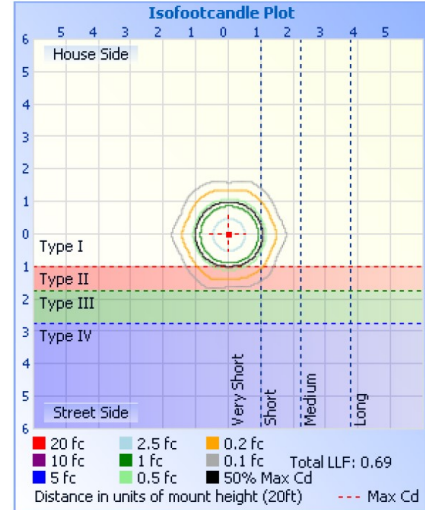

COLOR & WATTAGE SELECTABLE

72802

Illuminance at a Distance

	Center Beam fc	Beam Width	
17.0ft	7.81 fc	33.4 ft	35.2 ft
34.0ft	1.95 fc	66.7 ft	70.4 ft
51.0ft	0.87 fc	100.1 ft	105.6 ft
68.0ft	0.49 fc	133.4 ft	140.8 ft
85.0ft	0.31 fc	166.8 ft	176.0 ft
102.0ft	0.22 fc	200.2 ft	211.2 ft

■ Vert. Spread: 88.9°
■ Horiz. Spread: 92.0°

72804

Illuminance at a Distance

	Center Beam fc	Beam Width	
17.0ft	7.52 fc	53.2 ft	52.8 ft
34.0ft	1.88 fc	106.5 ft	105.6 ft
51.0ft	0.84 fc	159.7 ft	158.4 ft
68.0ft	0.47 fc	213.0 ft	211.2 ft
85.0ft	0.30 fc	266.2 ft	264.0 ft
102.0ft	0.21 fc	319.5 ft	316.8 ft

■ Vert. Spread: 114.9°
■ Horiz. Spread: 114.4°

72802-72804 - SURFACE MOUNT PANELS

COLOR & WATTAGE SELECTABLE

Additional Technical Specifications:

Part#	Voltage	Current (A)	PF	THD	DUV	Chromacity (x,y)	Chromacity (u,v)	Frequency
72802	120-277V	3.5K 0.328	0.9	17.01%	3.5K -0.0012	3.5K X=0.4006 Y=0.3856	3.5K U=0.2347 V=0.5084	50/60Hz
		4.1K 0.326			4.1K 0.0003	4.1K X=0.3812 Y=0.3778	4.1K U=0.2252 V=0.5022	
		5K 0.328			5K 0.0033	5K X=0.3480 Y=0.3607	5K U=0.2099 V=0.4895	
72804	120-277V	3.5K 0.4219	0.9	11.2%	3.5K -0.0003	3.5K X=0.4047 Y=0.3897	3.5K U=0.2357 V=0.5107	50/60Hz
		4.1K 0.4162			4.1K 0.0005	4.1K X=0.3793 Y=0.3772	4.1K U=0.2242 V=0.5016	
		5K 0.4186			5K 0.0030	5K X=0.3506 Y=0.3619	5K U=0.2111 V=0.4904	