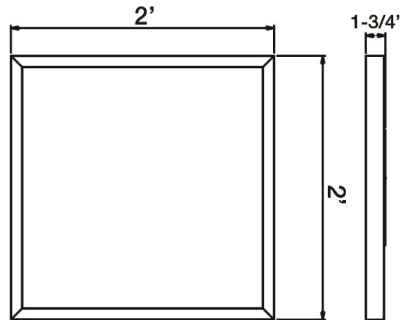

72802-72804 - SURFACE MOUNT PANELS

COLOR & WATTAGE SELECTABLE

FEATURES:

- Integral Surface Mount Frame & Fixture for Fast, Cost Effective Mounting to Sheetrock
- Reduced Labor Cost
- Low Profile
- 2x2 - Integral bracket mount design
- 2X4 - Screw mount (Thru Trim) design
- Samsung 2835 LEDs
- Aluminum Frame
- Polystyrene Diffuser
- IP40 Rated
- 5 Year Warranty
- Operating Temperature: -13°F - 104°F

COLOR & WATTAGE SELECTABLE

72802

Illuminance at a Distance

	Center Beam fc	Beam Width	
17.0ft	7.81 fc	33.4 ft	35.2 ft
34.0ft	1.95 fc	66.7 ft	70.4 ft
51.0ft	0.87 fc	100.1 ft	105.6 ft
68.0ft	0.49 fc	133.4 ft	140.8 ft
85.0ft	0.31 fc	166.8 ft	176.0 ft
102.0ft	0.22 fc	200.2 ft	211.2 ft

■ Vert. Spread: 88.9°
■ Horiz. Spread: 92.0°

72804

Illuminance at a Distance

	Center Beam fc	Beam Width	
17.0ft	7.52 fc	53.2 ft	52.8 ft
34.0ft	1.88 fc	106.5 ft	105.6 ft
51.0ft	0.84 fc	159.7 ft	158.4 ft
68.0ft	0.47 fc	213.0 ft	211.2 ft
85.0ft	0.30 fc	266.2 ft	264.0 ft
102.0ft	0.21 fc	319.5 ft	316.8 ft