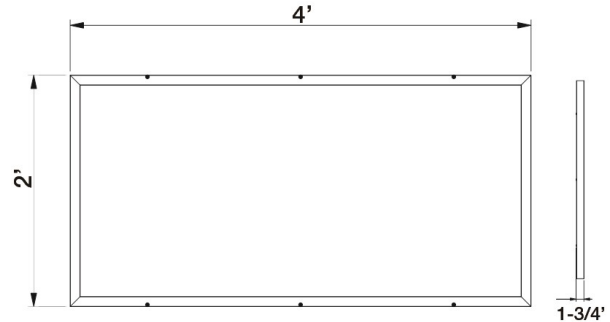

72802-72804 - SURFACE MOUNT PANELS

COLOR & WATTAGE SELECTABLE

FEATURES:

- Integral Surface Mount Frame & Fixture for Fast, Cost Effective Mounting to Sheetrock
- Reduced Labor Cost
- Low Profile
- 2x2 - Integral bracket mount design
- 2X4 - Screw mount (Thru Trim) design
- Samsung 2835 LEDs
- Aluminum Frame
- Polystyrene Diffuser
- IP40 Rated
- 5 Year Warranty
- Operating Temperature: -13°F - 104°F

COLOR & WATTAGE SELECTABLE

72802

Illuminance at a Distance

	Center Beam fc	Beam Width	
17.0ft	7.81 fc	33.4 ft	35.2 ft
34.0ft	1.95 fc	66.7 ft	70.4 ft
51.0ft	0.87 fc	100.1 ft	105.6 ft
68.0ft	0.49 fc	133.4 ft	140.8 ft
85.0ft	0.31 fc	166.8 ft	176.0 ft
102.0ft	0.22 fc	200.2 ft	211.2 ft

■ Vert. Spread: 88.9°
■ Horiz. Spread: 92.0°

72804

Illuminance at a Distance

	Center Beam fc	Beam Width	
17.0ft	7.52 fc	53.2 ft	52.8 ft
34.0ft	1.88 fc	106.5 ft	105.6 ft
51.0ft	0.84 fc	159.7 ft	158.4 ft
68.0ft	0.47 fc	213.0 ft	211.2 ft
85.0ft	0.30 fc	266.2 ft	264.0 ft
102.0ft	0.21 fc	319.5 ft	316.8 ft