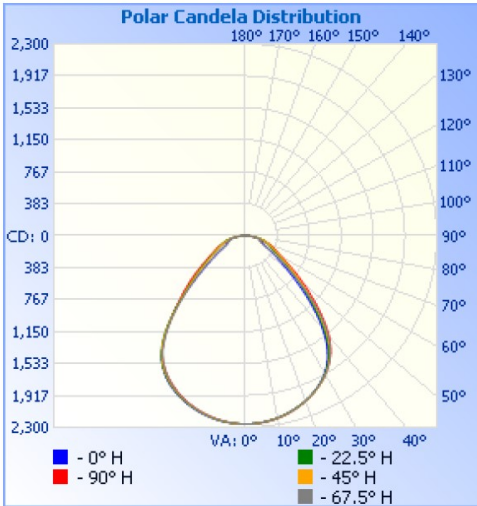

72802-72804 - SURFACE MOUNT PANELS

COLOR & WATTAGE SELECTABLE

FEATURES:

- Integral Surface Mount Frame & Fixture for Fast, Cost Effective Mounting to Sheetrock
- Reduced Labor Cost
- Low Profile
- 2x2 - Integral bracket mount design
- 2X4 - Screw mount (Thru Trim) design
- Samsung 2835 LEDs
- Aluminum Frame
- Polystyrene Diffuser
- IP40 Rated
- 5 Year Warranty
- Operating Temperature: -13°F - 104°F

COLOR & WATTAGE SELECTABLE

72802

Illuminance at a Distance

	Center Beam fc	Beam Width	
17.0ft	7.81 fc	33.4 ft	35.2 ft
34.0ft	1.95 fc	66.7 ft	70.4 ft
51.0ft	0.87 fc	100.1 ft	105.6 ft
68.0ft	0.49 fc	133.4 ft	140.8 ft
85.0ft	0.31 fc	166.8 ft	176.0 ft
102.0ft	0.22 fc	200.2 ft	211.2 ft

■ Vert. Spread: 114.9°
■ Horiz. Spread: 114.4°

72802-72804 - SURFACE MOUNT PANELS

COLOR & WATTAGE SELECTABLE

Additional Technical Specifications:

Part#	Voltage	Current (A)	PF	THD	DUV	Chromacity (x,y)	Chromacity (u,v)	Frequency
72802	120-277V	3.5K 0.328	0.9	17.01%	3.5K -0.0012	3.5K X=0.4006 Y=0.3856	3.5K U=0.2347 V=0.5084	50/60Hz
		4.1K 0.326			4.1K 0.0003	4.1K X=0.3812 Y=0.3778	4.1K U=0.2252 V=0.5022	
		5K 0.328			5K 0.0033	5K X=0.3480 Y=0.3607	5K U=0.2099 V=0.4895	
72804	120-277V	3.5K 0.4219	0.9	11.2%	3.5K -0.0003	3.5K X=0.4047 Y=0.3897	3.5K U=0.2357 V=0.5107	50/60Hz
		4.1K 0.4162			4.1K 0.0005	4.1K X=0.3793 Y=0.3772	4.1K U=0.2242 V=0.5016	
		5K 0.4186			5K 0.0030	5K X=0.3506 Y=0.3619	5K U=0.2111 V=0.4904	

Component Specification:

LED: Samsung 2835

50,000+ Hour L70 Life Span

Operating Temperature:

-13°F - 104°F

Construction:

Housing: Aluminum Frame

Lens Material: Polystyrene