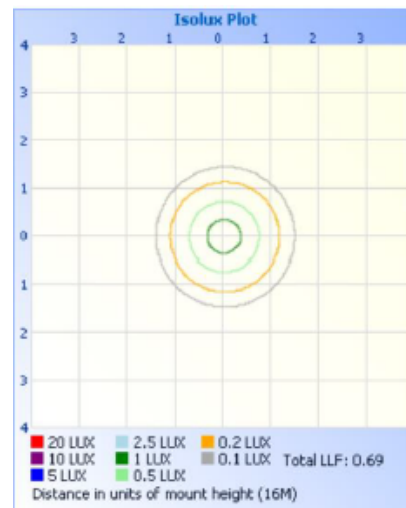

PHOTOMETRICS: