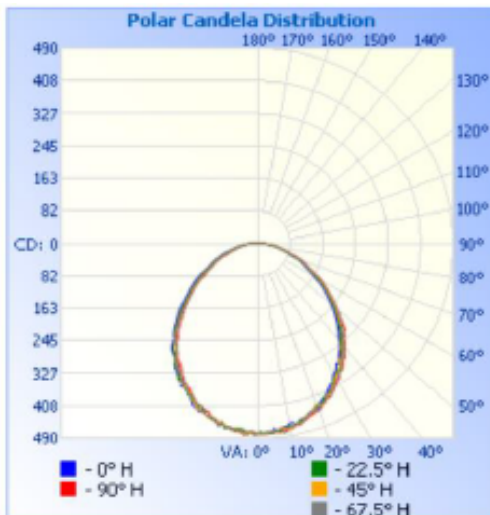

72765 - 6" RECESSED LIGHTING RETROFIT

120V 2700/3000/3500/4000/5000K 15W

FEATURES:

- Perfect for Residential and Commercial Installations
- Color Selectable: 2700K, 3000K, 3500K, 4000K, 5000K
- Input Voltage: 120VAC
- Dimmable down to 10%
- Built in Color Tuning Switch
- Operating Temperature: -31°F to 122°F
- 50,000+ Hour LED Life Expectancy
- cULus Listed, Energy Star Listed
- IP44 Damp Location Rated
- 5 Year Warranty
- See photos on bottom of page 2 for details on mounting

Part#	Housing Color	Wattage	Lumens	CCT	Voltage	Input Current	Lumens/Watt	Energy Star
72765	White	15W	1352	2.7K-5K	120 VAC	.13A	90lm/w	Yes

PHOTOMETRICS:

72765 - 6" RECESSED LIGHTING RETROFIT

120V 2700/3000/3500/4000/5000K 15W

TECHNICAL SPECIFICATIONS:

Electrical:

Input Voltage: 120V
Current: .13A @ 120V
Frequency: 50-60Hz
Power Factor: >0.9

Product Parameters:

Wattage: 15W
Efficacy: 90 lm/watt
50,000+ LED Life Span
CCT: 2.7K-5K

Chromacity Measurements:

Beam Angle: 140°
CRI: >90
R9: 56

Component Specifications:

LED: SMD2835
Driver: 120-277V
50-60HZ

Dimming: Yes

Operating Temperature:

Minimum Starting -31° - 122° F

Construction: