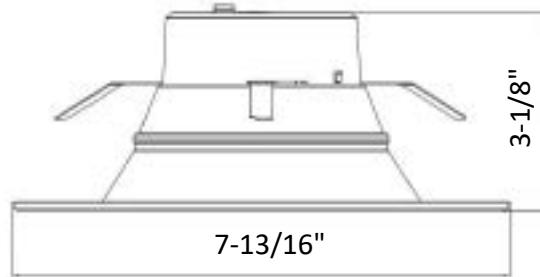

72764 - 6" RECESSED LIGHTING RETROFIT

120V 2.7K-5K 15W