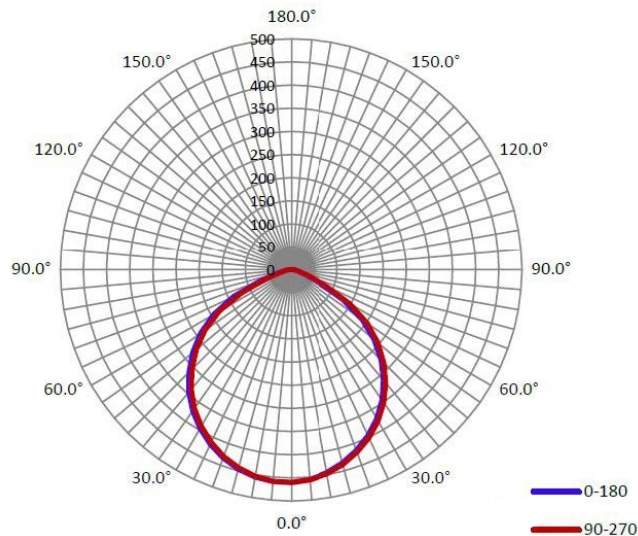

72764 - 6" RECESSED LIGHTING RETROFIT

120V 2.7K-5K 15W

FEATURES:

- Steel Housing/Trim
- Color Selectable: 2700K, 3000K, 4000K, 5000K
- Input Voltage: 120VAC
- Dimmable down to 10%
- Built in Color Tuning Switch
- Operating Temperature: -31°F to 122°F
- 50,000+ Hour LED Life Expectancy
- Energy Star and cETLus Listed
- IP44 Damp Location Rated
- 5 Year Warranty

Part#	Housing Color	Wattage	Lumens	CCT	Voltage	Input Current	Lumens/Watt	Energy Star
72764	White	15W	1100	2.7K-5K	120 VAC	.13A	73lm/w	Yes

PHOTOMETRICS:

Luminous Intensity Distribution Diagram

72764 - 6" RECESSED LIGHTING RETROFIT

Wattage: 15W
Efficacy: 73 lm/watt
50,000+ LED Life Span
CCT: 2.7K-5K

Construction:

Housing: Steel Housing/Trim - White Finish
IP Rating: IP44 Indoor Wet Location Rated
Lens Material: Frosted Polycarbonate Lens
Mounting: Ceiling Mount (Drywall / Sheetrock)
Listings: cETLus, Energy Star