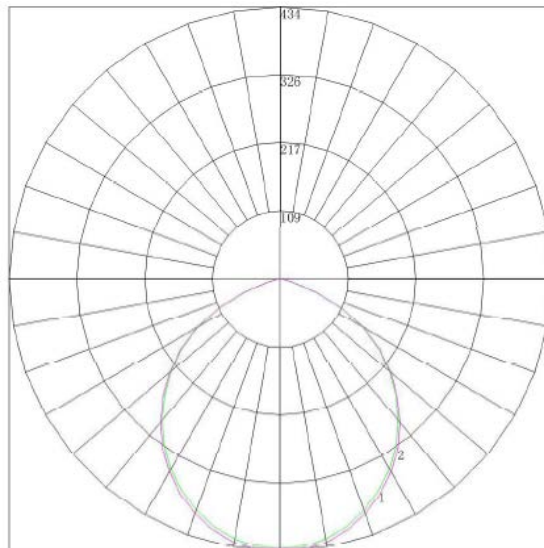

72762 - 6" RECESSED LIGHTING RETROFIT

120V 2.7K-5K 15W

FEATURES:

- Steel Housing/Trim
- Color Selectable: 2700K, 3000K, 4000K, 5000K
- Input Voltage: 120VAC
- Dimmable down to 10%
- Built in Color Tuning Switch
- Operating Temperature: -31°F to 122°F
- 50,000+ Hour LED Life Expectancy
- Energy Star and cETLus Listed
- IP44 Damp Location Rated
- 5 Year Warranty

Part#	Housing Color	Wattage	Lumens	CCT	Voltage	Input Current	Lumens/Watt	Energy Star
72762	White	15W	1000	2.7K-5K	120 VAC	.13A	67lm/w	Yes

PHOTOMETRICS:

Maximum Candela = 434.05 Located At Horizontal Angle = 90, Vertical Angle = 5
 # 1 - Vertical Plane Through Horizontal Angles (0 - 180)
 # 2 - Vertical Plane Through Horizontal Angles (90 - 270)

Chromacity Measurements:

Beam Angle: 103°
CRI:91
R9: 56

Component Specifications:

LED: SMD2835
Driver: 120-277V
50-60HZ

Dimming: Yes

Operating Temperature:

Minimum Starting -31° - 122° F

Construction: