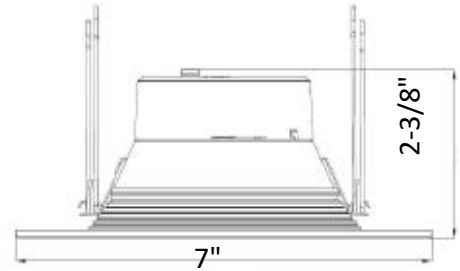

72762 - 6" RECESSED LIGHTING RETROFIT

120V 2.7K-5K 15W

FEATURES:

- Steel Housing/Trim
- Color Selectable: 2700K, 3000K, 4000K, 5000K
- Input Voltage: 120VAC
- Dimmable down to 10%
- Built in Color Tuning Switch
- Operating Temperature: -31°F to 122°F
- 50,000+ Hour LED Life Expectancy
- Energy Star and cETLus Listed
- IP44 Damp Location Rated
- 5 Year Warranty

Part#	Housing Color	Wattage	Lumens	CCT	Voltage	Input Current	Lumens/Watt	Energy Star
72762	White	15W	1000	2.7K-5K	120 VAC	.13A	67lm/w	Yes