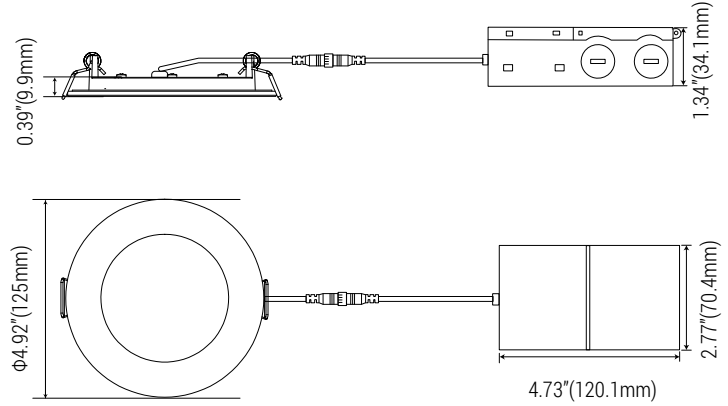

### FEATURES:

- 5 CCT COLOR SELECTABLE: 2700K, 3000K, 3500K, 4000K, 5000K
- 120° beam angle
- cETLus, Energy Star Listed
- IC rated for direct contact with insulation
- Wet-location rated, ideal for bathrooms, laundry, porches and garage work rooms
- No existing recessed housing or junction box required. Suitable for most new constructions
- With Smooth Trim
- Title 24/JA8 Compliant for High Efficacy LED Lighting in California