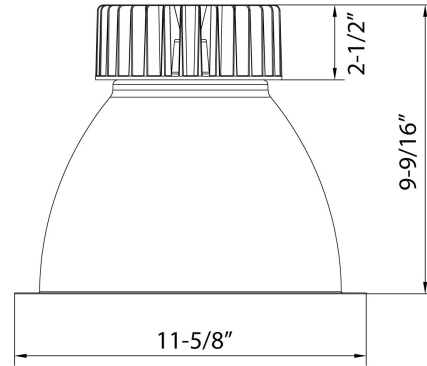

## FEATURES:

- Ideal for retrofit applications
- Aluminum housing/trim - paintable
- 0-10V dimming
- 50,000 + hour LED life expectancy
- 5 Year Warranty
- IP43 Damp Location Rated
- ETL Listed, Energy Star Listed
- Order Qty of 1 = 1 Piece
- Contains a 15" Greenfield wire whip to driver and line side with box connectors included for easy install