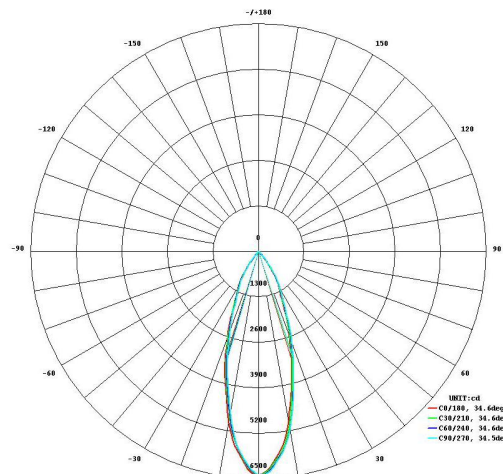

## FEATURES:

- Ideal for retrofit applications
- Aluminum housing/trim - paintable
- 0-10V dimming
- 50,000 + hour LED life expectancy
- 5 Year Warranty
- IP43 Damp Location Rated
- ETL Listed, Energy Star Listed
- Order Qty of 1 = 1 Piece
- Contains a 15" Greenfield wire whip to driver and line side with box connectors included for easy install

## PHOTOMETRY

### Product Parameters:

30 Watts

Efficacy: 96 lumens per watt

50,000+ LED Life Span

CCT: 5000K (Cool White)