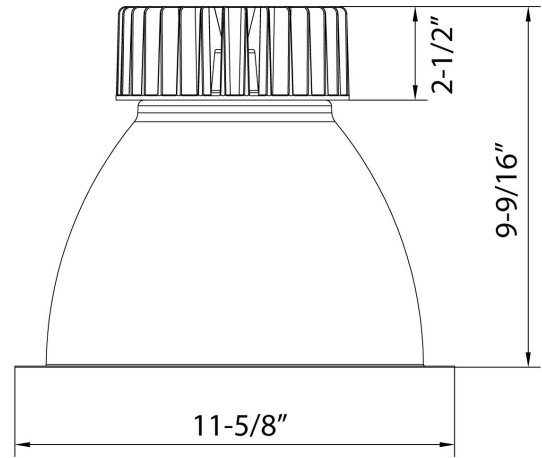

10" 30W

COMMERCIAL DOWNLIGHT

Part#	Housing Color	Wattage	Lumens	CCT	Voltage	Input Current @ 120V	Lumens/Watt	Energy Star
72666	White	30W	2900	4000K	120-277	.2454A	96	Yes

10" 30W

COMMERCIAL DOWNLIGHT

Technical Specifications:

50,000+ LED Life Span

CCT: 4000k (Neutral White)

Chromaticity Measurements:

Beam Angle: 35°

BUG Rating: N/A

CRI: ≥ 82.2

R9: 8

DUV: 0.00034