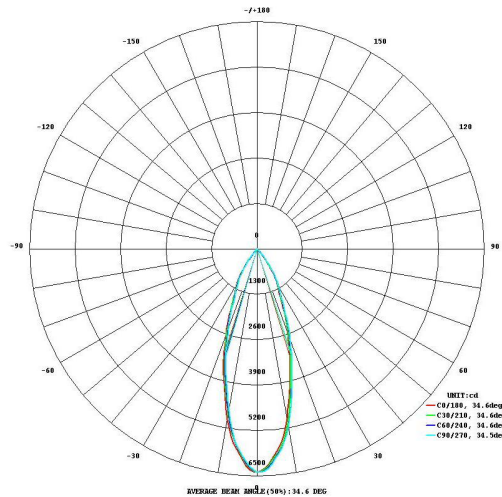

10" 30W

COMMERCIAL DOWNLIGHT

Part#	Housing Color	Wattage	Lumens	CCT	Voltage	Input Current @ 120V	Lumens/Watt	Energy Star
72666	White	30W	2900	4000K	120-277	.2454A	96	Yes

10" 30W

COMMERCIAL DOWNLIGHT

Technical Specifications:

Electrical:

Input Voltage: 120 thru 277

Current: .2454A @ 120V

Frequency: 60Hz

Power Factor: $\geq .9$

Product Parameters:

30 Watts

Efficacy: 96 lumens per watt

50,000+ LED Life Span

CCT: 4000k (Neutral White)

Chromaticity Measurements:

Beam Angle: 35°

BUG Rating: N/A

CRI: ≥ 82.2

R9: 8

DUV: 0.00034

Chromaticity (x,y): $x=.4638$; $y=.4123$

Chromaticity (u,v): $u=.2642$; $v=.3524$

Component Specifications:

LED: SSC3030

Driver: 120-277V 50-60HZ

Driver Output Volts:

Driver Output Amps:

Surge Protection: 2500V