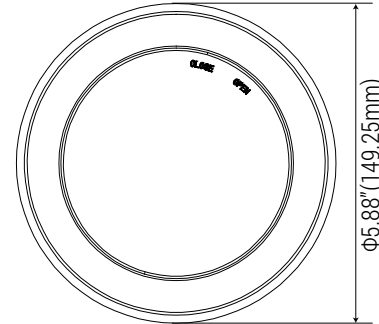

72615B - 4" SURFACE MOUNT DISK LIGHT

COLOR SELECTABLE 10W

FEATURES:

- 5 CCT Color Selectable: 2700K/3000K/3500K/4000K/5000K
- High quality iron shell with frosted PC diffuser
- Low profile, no flicker
- With multiple apertures, can be installed into any 4 inch recessed can, or any 2.75 inch junction box
- Built with the highest quality 120V drivers, ensuring energy efficiency
- Energy Star, cETLus Listed
- Wet-location rated, ideal for bathrooms, laundry, porches and garage work rooms
- Compatible with most triac dimmers
- Supports surface mounting and retrofit installation
- 50,000+ Hours LED Life Expectancy
- Title 24/JA8 Compliant for High Efficacy LED Lighting in California

Part#	Housing Color	Wattage	Lumens	CCT	Voltage	CRI	Lumens/Watt	Energy Star
72615B	White	10W	617	2700/3000/3500/4000/5000K	120V	≥90	62	Yes

72615B - 4" SURFACE MOUNT DISK LIGHT

COLOR SELECTABLE 10W

TECHNICAL SPECIFICATIONS:

CONSTRUCTION:

HOUSING: High quality iron shell with frosted PC diffuser, white finish.

IP RATING: IP43 Wet Indoor Location Rated

LENS MATERIAL: Adjustable Frosted Polycarbonate Lens

MOUNTING: With multiple apertures, can be installed into any 4 inch recessed can, or any 2.75 inch junction box.