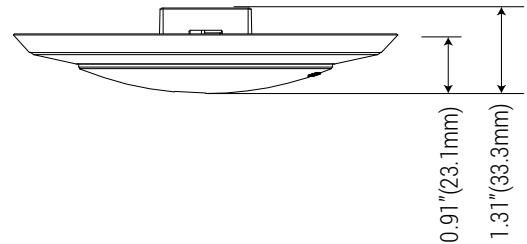

72615B - 4" SURFACE MOUNT DISK LIGHT

COLOR SELECTABLE 10W

FEATURES:

- 5 CCT Color Selectable: 2700K/3000K/3500K/4000K/5000K
- High quality iron shell with frosted PC diffuser
- Low profile, no flicker
- With multiple apertures, can be installed into any 4 inch recessed can, or any 2.75 inch junction box
- Built with the highest quality 120V drivers, ensuring energy efficiency
- Energy Star, cETLus Listed
- Wet-location rated, ideal for bathrooms, laundry, porches and garage work rooms
- Compatible with most triac dimmers
- Supports surface mounting and retrofit installation
- 50,000+ Hours LED Life Expectancy
- Title 24/JA8 Compliant for High Efficacy LED Lighting in California

Part#	Housing Color	Wattage	Lumens	CCT	Voltage	CRI	Lumens/Watt	Energy Star
72615B	White	10W	617	2700/3000/3500/4000/5000K	120V	≥90	62	Yes

72615B - 4" SURFACE MOUNT DISK LIGHT

COLOR SELECTABLE 10W

TECHNICAL SPECIFICATIONS: