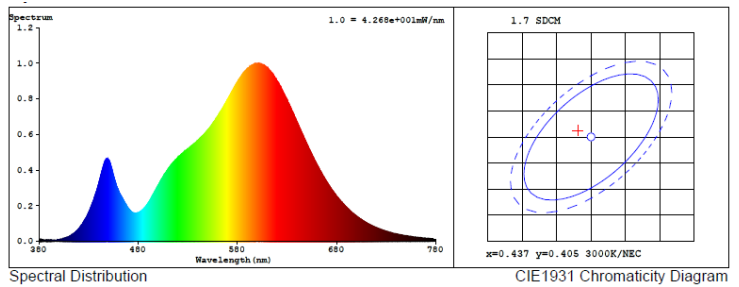

72580B - LED ROUND 2 HEAD SECURITY LIGHT

24W 120V 3K/4K/5K BRONZE

TECHNICAL SPECIFICATIONS:

ELECTRICAL:

Input Voltage: 120V

Current: 0.36A

Frequency: 60Hz

Power Factor: 0.56

PRODUCT PARAMETERS:

24 Watts

Lumens: 2,100/2,500/2,400

Efficacy: 100 lumens per watt

50,000+ LED Life Span

Color Selectable:

3000K/4000K/5000K

CHROMACITY MEASUREMENTS:

CRI: 80

Beam Angle: 110°/head

COMPONENT SPECIFICATIONS:

Surge Protection: 2.5 kV

Dimming: Triac

Operating temperature: -40°C TO 40°C

CONSTRUCTION:

Housing: Die cast aluminum housing, corrosion resistant powder coated finish - Bronze

IP Rating: IP65 Wet Location Rated

Lens Material: Tempered glass, heat and shock resistant

Mounting: Crossbar installation

LISTING: cULus

WARRANTY:

Morris Products carries a 5 year warranty from date of purchase against defects in materials and workmanship (assuming normal and proper usage)

3000K