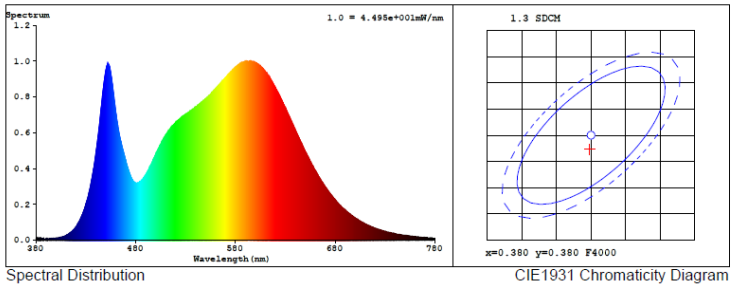

72580B - LED ROUND 2 HEAD SECURITY LIGHT

24W 120V 3K/4K/5K BRONZE

TECHNICAL SPECIFICATIONS:

ELECTRICAL:

Input Voltage: 120V

Current: 0.36A

Frequency: 60Hz

Power Factor: 0.56

PRODUCT PARAMETERS:

24 Watts

Lumens: 2,100/2,500/2,400

Efficacy: 100 lumens per watt

50,000+ LED Life Span

Color Selectable:

3000K/4000K/5000K

CHROMACITY MEASUREMENTS:

CRI: 80

Beam Angle: 110°/head

COMPONENT SPECIFICATIONS:

Surge Protection: 2.5 kV

Dimming: Triac

Operating temperature: -40°C TO 40°C

CONSTRUCTION:

Housing: Die cast aluminum housing, corrosion resistant powder coated finish - Bronze

IP Rating: IP65 Wet Location Rated

Lens Material: Tempered glass, heat and shock resistant

Mounting: Crossbar installation

LISTING: cULus

WARRANTY:

Morris Products carries a 5 year warranty from date of purchase against defects in materials and workmanship (assuming normal and proper usage)

3000K

4000K

5000K