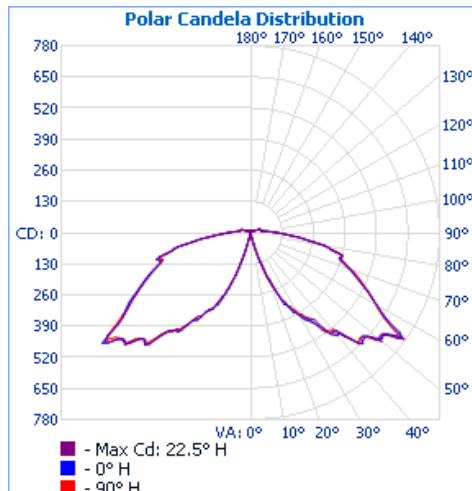

72333 - LED BOLLARD ROUND FLAT TOP ONLY BLACK

120-277V 3K/4K/5K 12W/16W/22W

FEATURES

- Round Dome Top Only. Base sold separately Cat# 72330
- Color Tunable: 3000K, 4000K or 5000K
- Wattage Tunable: 12W, 16W or 22W
- Samsung 2835 LEDs
- 120-277V
- Housing Color: Black
- Corrosion Resistant Die-Cast Aluminum Housing
- Operating Temperature: -40°F to 122°F
- IP65 Rated
- DLC PRODUCT ID#: S-TA3Z2K

Part#	CCT	Lumens	Voltage	Beam Angle	Wattage	Lumens/Watt
72333	5000K	3,121	120-277V	60°	12/16/22W	142lm/w @22W
	4000K	2,923				133lm/w @22W
	3000K	2,841				129lm/w @22W

PHOTOMETRY

72333 - LED BOLLARD ROUND FLAT TOP ONLY BLACK

Product Parameters:

Input Watts: 12W/16W/22W

Lumens: 2,923

Efficacy: 133 lumens per watt

30,000+ Hour L70 Life Span

CCT: 3K/4K/5K

Chromacity Measurements:

Beam Angle: 60°