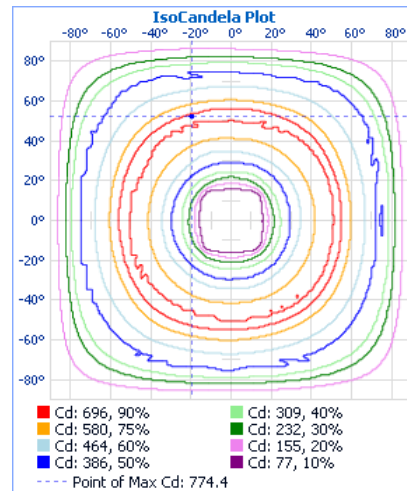

72333 - LED BOLLARD ROUND FLAT TOP ONLY BLACK

120-277V 3K/4K/5K 12W/16W/22W

FEATURES

- Round Dome Top Only. Base sold separately Cat# 72330
- Color Tunable: 3000K, 4000K or 5000K
- Wattage Tunable: 12W, 16W or 22W
- Samsung 2835 LEDs
- 120-277V
- Housing Color: Black
- Corrosion Resistant Die-Cast Aluminum Housing
- Operating Temperature: -40°F to 122°F
- IP65 Rated
- DLC PRODUCT ID#: S-TA3Z2K

Part#	CCT	Lumens	Voltage	Beam Angle	Wattage	Lumens/Watt
72333	5000K	3,121	120-277V	60°	12/16/22W	142lm/w @22W
	4000K	2,923				133lm/w @22W
	3000K	2,841				129lm/w @22W

PHOTOMETRY

72333 - LED BOLLARD ROUND FLAT TOP ONLY BLACK

Product Parameters:

Input Watts: 12W/16W/22W

Lumens: 2,923

Efficacy: 133 lumens per watt

30,000+ Hour L70 Life Span

CCT: 3K/4K/5K

Chromacity Measurements:

Beam Angle: 60°