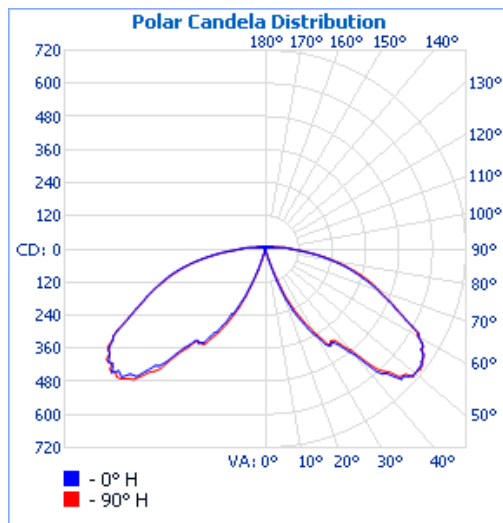

72332 - LED BOLLARD ROUND LOUVERED DOME TOP ONLY BLACK

120-277V 3K/4K/5K 12W/16W/22W

FEATURES

- Round Dome Top Only. Base sold separately Cat# 72330
- Color Tunable: 3000K, 4000K or 5000K
- Wattage Tunable: 12W, 16W or 22W
- Samsung 2835 LEDs
- 120-277V
- Housing Color: Black
- Corrosion Resistant Die-Cast Aluminum Housing
- Operating Temperature: -40°F to 122°F
- IP65 Rated
- DLC

Part#	CCT	Lumens	Voltage	Beam Angle	Wattage	Lumens/Watt
72332	5000K	3,121	120-277V	60°	12/16/22W	142lm/w @22W
	4000K	2,923				133lm/w @22W
	3000K	2,841				129lm/w @22W

PHOTOMETRY

72332 - LED BOLLARD ROUND LOUVERED DOME TOP ONLY BLACK

Product Parameters:

Input Watts: 12W/16W/22W

Lumens: 2,923

Efficacy: 133 lumens per watt

30,000+ Hour L70 Life Span

CCT: 3K/4K/5K

Chromacity Measurements:

Beam Angle: 60°