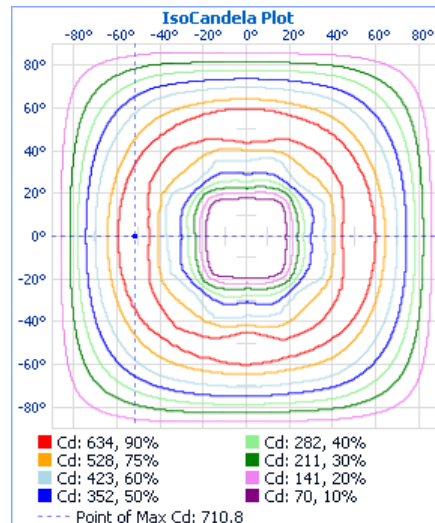

72332 - LED BOLLARD ROUND LOUVERED DOME TOP ONLY BLACK

120-277V 3K/4K/5K 12W/16W/22W

FEATURES

- Round Dome Top Only. Base sold separately Cat# 72330
- Color Tunable: 3000K, 4000K or 5000K
- Wattage Tunable: 12W, 16W or 22W
- Samsung 2835 LEDs
- 120-277V
- Housing Color: Black
- Corrosion Resistant Die-Cast Aluminum Housing
- Operating Temperature: -40°F to 122°F
- IP65 Rated
- DLC

Part#	CCT	Lumens	Voltage	Beam Angle	Wattage	Lumens/Watt
72332	5000K	3,121	120-277V	60°	12/16/22W	142lm/w @22W
	4000K	2,923				133lm/w @22W
	3000K	2,841				129lm/w @22W

PHOTOMETRY

72332 - LED BOLLARD ROUND LOUVERED DOME TOP ONLY BLACK

Product Parameters:

Input Watts: 12W/16W/22W

Lumens: 2,923

Efficacy: 133 lumens per watt

30,000+ Hour L70 Life Span

CCT: 3K/4K/5K

Chromacity Measurements:

Beam Angle: 60°