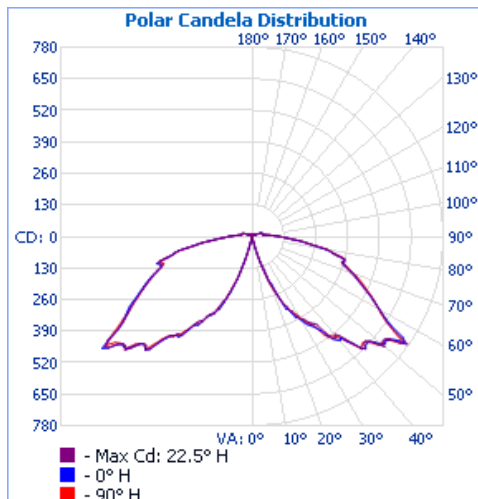

72331 - LED BOLLARD ROUND DOME TOP ONLY BLACK

120-277V 3K/4K/5K 12W/16W/22W

FEATURES

- Round Dome Top Only. Base sold separately Cat# 72330
- Color Tunable: 3000K, 4000K or 5000K
- Wattage Tunable: 12W, 16W or 22W
- Samsung 2835 LEDs
- 120-277V
- Housing Color: Black
- Corrosion Resistant Die-Cast Aluminum Housing
- Operating Temperature: -40°F to 122°F
- IP65 Rated
- DLC PRODUCT ID#: S-7JZQ2A

Part#	CCT	Lumens	Voltage	Beam Angle	Wattage	Lumens/Watt
72331	5000K	3,121	120-277V	60°	12/16/22W	142lm/w @22W
	4000K	2,923				133lm/w @22W
	3000K	2,841				129lm/w @22W

PHOTOMETRY

72331 - LED BOLLARD ROUND

THD: >20%

Product Parameters:

Input Watts: 12W/16W/22W

Lumens: 2,923@4000K

Efficacy: 133 lumens per watt

30,000+ Hour L70 Life Span

CCT: 3K/4K/5K

Operating Temperature:

Chromacity Measurements:

Beam Angle: 60°

CRI: >80

R9: 14

Component Specifications:

LED: SMD 2835

120-277V, 50-60Hz

Dimming: N/A