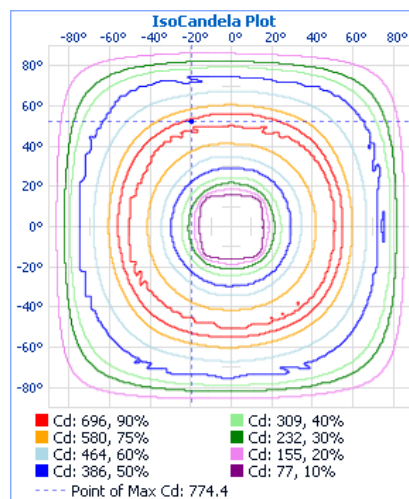

72331 - LED BOLLARD ROUND DOME TOP ONLY BLACK

120-277V 3K/4K/5K 12W/16W/22W

FEATURES

- Round Dome Top Only. Base sold separately Cat# 72330
- Color Tunable: 3000K, 4000K or 5000K
- Wattage Tunable: 12W, 16W or 22W
- Samsung 2835 LEDs
- 120-277V
- Housing Color: Black
- Corrosion Resistant Die-Cast Aluminum Housing
- Operating Temperature: -40°F to 122°F
- IP65 Rated
- DLC PRODUCT ID#: S-7JZQ2A

Part#	CCT	Lumens	Voltage	Beam Angle	Wattage	Lumens/Watt
72331	5000K	3,121	120-277V	60°	12/16/22W	142lm/w @22W
	4000K	2,923				133lm/w @22W
	3000K	2,841				129lm/w @22W

PHOTOMETRY

72331 - LED BOLLARD ROUND

DOME TOP ONLY BLACK

120-277V 3K/4K/5K 12W/16W/22W

Technical Specifications:

Electrical:

Input Voltage: 120V-277V

Current: .15A@120V

Frequency: 50/60Hz

Power Factor: ≥.98

Chromacity Measurements:

Beam Angle: 60°

CRI: >80

R9: 14

Component Specifications:

LED: SMD 2835

120-277V, 50-60Hz

Dimming: N/A