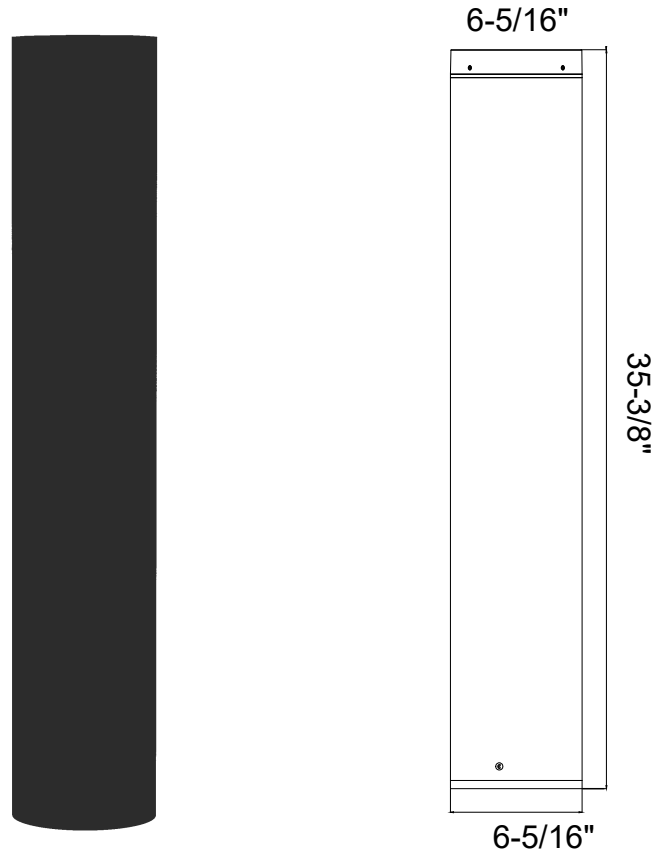

# 72330 - LED BOLLARD

## ROUND BASE ONLY

BLACK

### FEATURES

- Round Base Only
- Tops sold separately:
  - Round Dome Top: Cat# 72331
  - Round Louvered Dome Top: Cat# 72332
  - Round Flat Top: Cat# 72333
- Voltage: 120-277V
- Housing Color: Black
- Corrosion Resistant Die-Cast Aluminum Housing
- Operating Temperature: -40°F to 122°F
- IP65 Rated
- DLC PRODUCT ID#: S-7JZQ2A

### Accessories:

CAT. NO.	FIG.	DESCRIPTION	COLOR TEMP	WATTS	VOLTS	LUMENS @ 4,000K*	HOUSING COLOR
72330	-	ROUND - BASE ONLY	-	-	120-277V	-	BLACK
72331	2	ROUND DOME - TOP ONLY	3K, 4K, 5K	12W, 16W, 22W	120-277V	2,923	BLACK
72332	3	ROUND LOUVERED DOME - TOP ONLY	3K, 4K, 5K	12W, 16W, 22W	120-277V	2,923	BLACK
72333	4	ROUND FLAT - TOP ONLY	3K, 4K, 5K	12W, 16W, 22W	120-277V	2,923	BLACK