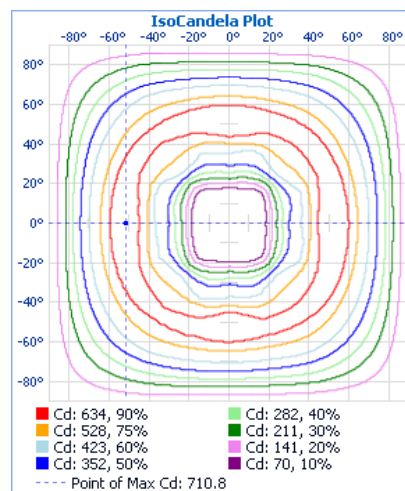

72312 - LED BOLLARD ROUND LOUVERED DOME TOP ONLY BRONZE

120-277V 3K/4K/5K 12W/16W/22W

FEATURES

- Round Dome Top Only. Base sold separately Cat# 72310
- Color Tunable: 3000K, 4000K or 5000K
- Wattage Tunable: 12W, 16W or 22W
- Samsung 2835 LEDs
- 120-277V
- Housing Color: Bronze
- Corrosion Resistant Die-Cast Aluminum Housing
- Operating Temperature: -40°F to 122°F
- IP65 Rated
- cULus Listed, DLC

Part#	CCT	Lumens	Voltage	Beam Angle	Wattage	Lumens/Watt
72312	5000K	3,121	120-277V	60°	12/16/22W	142lm/w @22W
	4000K	2,923				133lm/w @22W
	3000K	2,841				129lm/w @22W

PHOTOMETRY

72312 - LED BOLLARD ROUND LOUVERED DOME TOP ONLY BRONZE