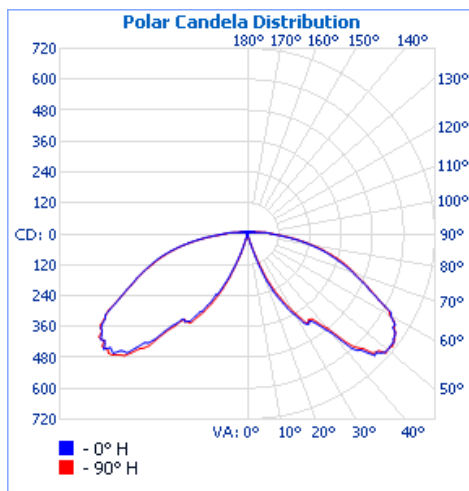

72312 - LED BOLLARD ROUND LOUVERED DOME TOP ONLY BRONZE

120-277V 3K/4K/5K 12W/16W/22W

FEATURES

- Round Dome Top Only. Base sold separately Cat# 72310
- Color Tunable: 3000K, 4000K or 5000K
- Wattage Tunable: 12W, 16W or 22W
- Samsung 2835 LEDs
- 120-277V
- Housing Color: Bronze
- Corrosion Resistant Die-Cast Aluminum Housing
- Operating Temperature: -40°F to 122°F
- IP65 Rated
- cULus Listed, DLC

Part#	CCT	Lumens	Voltage	Beam Angle	Wattage	Lumens/Watt
72312	5000K	3,121	120-277V	60°	12/16/22W	142lm/w @22W
	4000K	2,923				133lm/w @22W
	3000K	2,841				129lm/w @22W

PHOTOMETRY

72312 - LED BOLLARD ROUND LOUVERED DOME TOP ONLY BRONZE