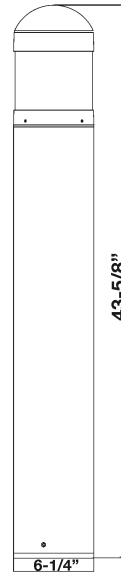

72312 - LED BOLLARD ROUND LOUVERED DOME TOP ONLY BRONZE

120-277V 3K/4K/5K 12W/16W/22W

FEATURES

- Round Dome Top Only. Base sold separately Cat# 72310
- Color Tunable: 3000K, 4000K or 5000K
- Wattage Tunable: 12W, 16W or 22W
- Samsung 2835 LEDs
- 120-277V
- Housing Color: Bronze
- Corrosion Resistant Die-Cast Aluminum Housing
- Operating Temperature: -40°F to 122°F
- IP65 Rated
- cULus Listed, DLC

Part#	CCT	Lumens	Voltage	Beam Angle	Wattage	Lumens/Watt
72312	5000K	3,121	120-277V	60°	12/16/22W	142lm/w @22W
	4000K	2,923				133lm/w @22W
	3000K	2,841				129lm/w @22W

PHOTOMETRY

72312 - LED BOLLARD ROUND LOUVERED DOME TOP ONLY BRONZE

120-277V 3K/4K/5K 12W/16W/22W

Technical Specifications:

Electrical:

Input Voltage: 120V-277V

Current: .15A@120V

Frequency: 50/60Hz

Power Factor: ≥.98

THD: >20%