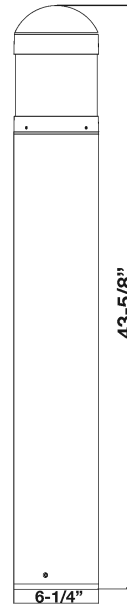

72311 - LED BOLLARD ROUND DOME TOP ONLY BRONZE

120-277V 3K/4K/5K 12W/16W/22W

FEATURES

- Round Dome Top Only. Base sold separately Cat# 72310
- Color Tunable: 3000K, 4000K or 5000K
- Wattage Tunable: 12W, 16W or 22W
- Samsung 2835 LEDs
- 120-277V
- Housing Color: Bronze
- Corrosion Resistant Die-Cast Aluminum Housing
- Operating Temperature: -40°F to 122°F
- IP65 Rated
- cULus Listed
- DLC PRODUCT ID#: S-7JZQ2A

Part#	CCT	Lumens	Voltage	Beam Angle	Wattage	Lumens/Watt
72311	5000K	3,121	120-277V	60°	12/16/22W	142lm/w @22W
	4000K	2,923				133lm/w @22W
	3000K	2,841				129lm/w @22W

PHOTOMETRY

72311 - LED BOLLARD ROUND DOME TOP ONLY BRONZE

120-277V 3K/4K/5K 12W/16W/22W

Technical Specifications:

Electrical:

Input Voltage: 120V-277V

Current: .15A@120V

Frequency: 50/60Hz

Power Factor: ≥.98

THD: >20%