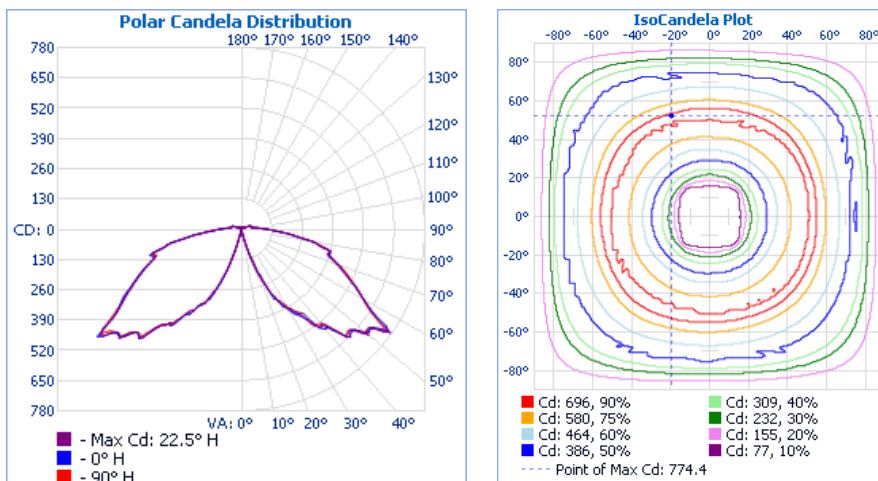

72311 - LED BOLLARD ROUND DOME TOP ONLY BRONZE

120-277V 3K/4K/5K 12W/16W/22W

FEATURES

- Round Dome Top Only. Base sold separately Cat# 72310
- Color Tunable: 3000K, 4000K or 5000K
- Wattage Tunable: 12W, 16W or 22W
- Samsung 2835 LEDs
- 120-277V
- Housing Color: Bronze
- Corrosion Resistant Die-Cast Aluminum Housing
- Operating Temperature: -40°F to 122°F
- IP65 Rated
- cULus Listed
- DLC PRODUCT ID#: S-7JZQ2A

Part#	CCT	Lumens	Voltage	Beam Angle	Wattage	Lumens/Watt
72311	5000K	3,121	120-277V	60°	12/16/22W	142lm/w @22W
	4000K	2,923				133lm/w @22W
	3000K	2,841				129lm/w @22W

PHOTOMETRY

72311 - LED BOLLARD ROUND DOME TOP ONLY BRONZE

Lumens: 2,923@4000K

Efficacy: 133 lumens per watt

30,000+ Hour L70 Life Span

CCT: 3K/4K/5K

Lens Material: Polycarbonate

Mounting: Outdoor

Listings:

cULus