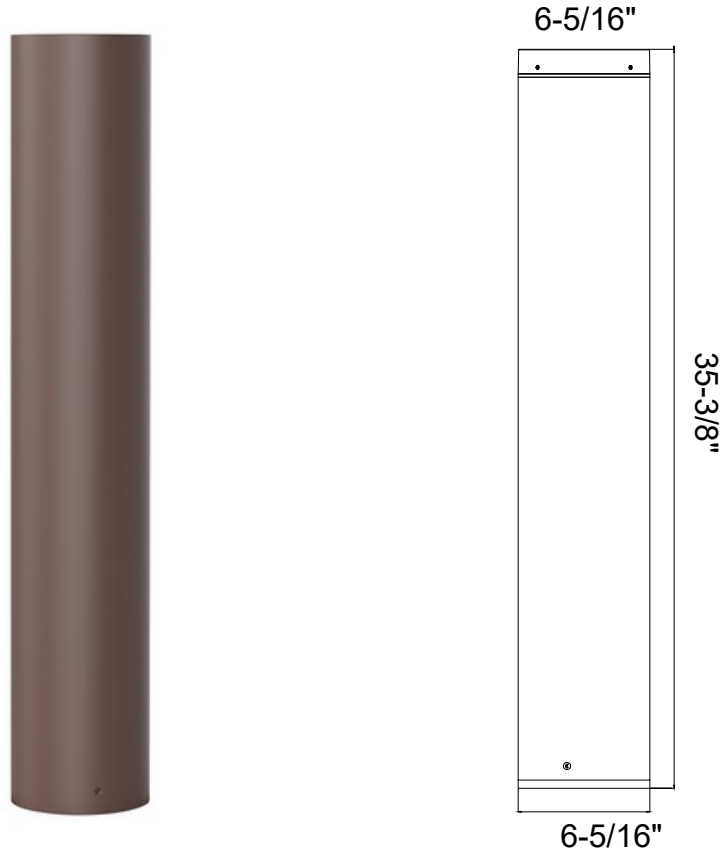

72310 - LED BOLLARD ROUND BASE ONLY

BRONZE

FEATURES:

- Round Base Only
- Tops sold separately:
- Round Dome Top: Cat# 72311
- Round Louvered Dome Top: Cat# 72312
- Round Flat Top: Cat# 72313
- Voltage: 120-277V
- Housing Color: Bronze
- Corrosion Resistant Die-Cast Aluminum Housing
- Operating Temperature: -40°F to 122°F
- IP65 Rated
- Listings: cULus
- DLC PRODUCT ID#: S-7JZQ2A