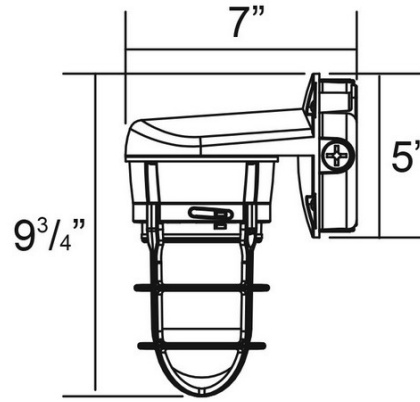

72108A - LED VAPORTIGHT JELLY JAR WALL MOUNT

120-277V 23W 5000K

FEATURES:

- Die Cast Aluminum Housing - Durable Gray Polyester Powder Coat
- Wall Mount
- PC Lens
- Threaded Apertures: (4)Sides (1)Top
- Operating Temperature: -40°F to 131°F
- Color Temperature: 5000K Cool White
- Input Voltage: 120/208/240/277VAC
- IP65 Rated
- 50,000+ Hour LED Life Expectancy
- cULus listed
- 5 Year Warranty