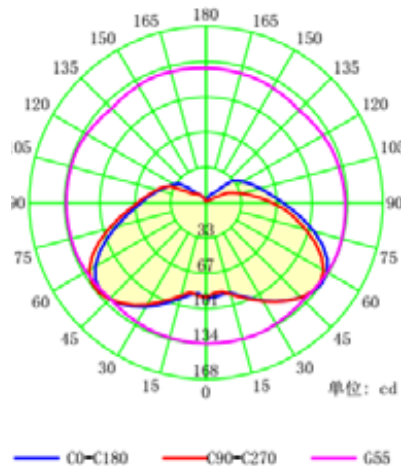

PHOTOMETRY