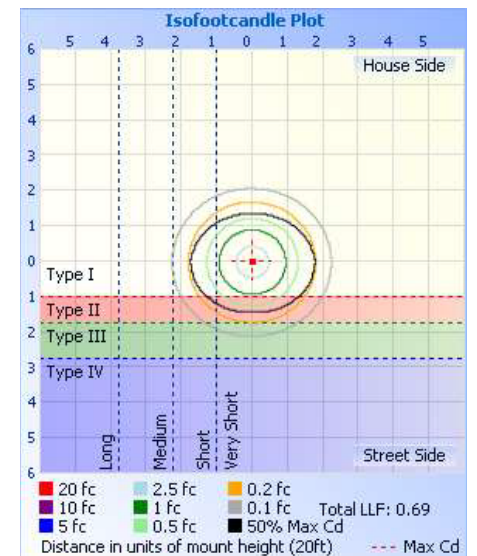

COLOR & WATTAGE SELECTABLE

PHOTOMETRICS:

71789C

Illuminance at a Distance

	Center Beam fc	Beam Width	
4.0ft	78.3 fc	11.4 ft	14.2 ft
8.0ft	19.6 fc	22.9 ft	28.3 ft
12.0ft	8.7 fc	34.3 ft	42.5 ft
16.0ft	4.9 fc	45.7 ft	56.7 ft
20.0ft	3.1 fc	57.2 ft	70.9 ft

■ Vert. Spread: 110.0°
■ Horiz. Spread: 121.1°

71784C

Illuminance at a Distance

	Center Beam fc	Beam Width	
4.0ft	133.5 fc	11.1 ft	13.4 ft
8.0ft	33.4 fc	22.3 ft	26.7 ft
12.0ft	14.8 fc	33.4 ft	40.1 ft
16.0ft	8.3 fc	44.5 ft	53.4 ft
20.0ft	5.3 fc	55.7 ft	66.8 ft

■ Vert. Spread: 108.6°
■ Horiz. Spread: 118.2°

LUMEN BREAKDOWN

71789C:

	3500K	4000K	5000K
20W	2,540 lm	2,580 lm	2,560 lm
25W	3,150 lm	3,200 lm	3,175 lm
30W	3,752 lm	3,811 lm	3,774 lm

71784C:

	3500K	4000K	5000K
34W	4,736 lm	4,887 lm	4,869 lm
38W	5,293 lm	5,462 lm	5,441 lm
45W	6,268 lm	6,468 lm	6,444 lm