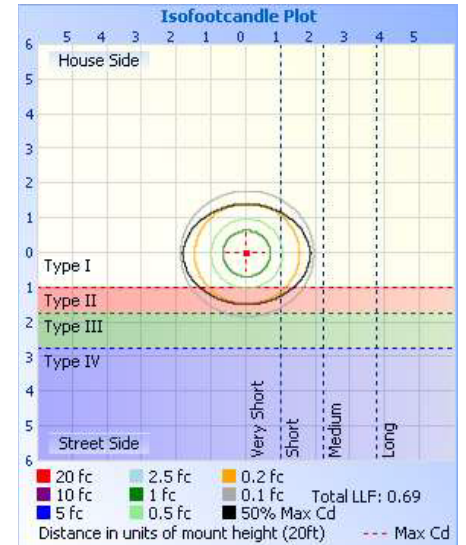

71789C - 71784C - TROFFERS

COLOR & WATTAGE SELECTABLE

Part No.	71789C	71784C	
Dimension (inch)	L	23.74"	47.75"
	W	23.74"	23.74"
	H	2.08"	2.08"

FEATURES:

- Color Selectable: 3.5/4/5K
- Wattage Selectable:
 - 20/25/30W
 - 34/38/45W
- Smooth & comfortable light, low glare
- Used in commercial lighting areas - office, hallway, supermarket, etc.
- 120-277V
- ETL Listed, DLC Premium Listed
- 50,000+ Hour LED Life Expectancy
- 5 Year Warranty
- 0-10V Dimmable
- Heavy Gauge Steel Housing
- White Powder Coat Finish, Frosted Lens

COLOR & WATTAGE SELECTABLE

PHOTOMETRICS:

71789C

Illuminance at a Distance

	Center Beam fc	Beam Width	
4.0ft	78.3 fc	11.4 ft	14.2 ft
8.0ft	19.6 fc	22.9 ft	28.3 ft
12.0ft	8.7 fc	34.3 ft	42.5 ft
16.0ft	4.9 fc	45.7 ft	56.7 ft
20.0ft	3.1 fc	57.2 ft	70.9 ft

■ Vert. Spread: 110.0°
■ Horiz. Spread: 121.1°

71784C

Illuminance at a Distance

	Center Beam fc	Beam Width	
4.0ft	133.5 fc	11.1 ft	13.4 ft
8.0ft	33.4 fc	22.3 ft	26.7 ft
12.0ft	14.8 fc	33.4 ft	40.1 ft
16.0ft	8.3 fc	44.5 ft	53.4 ft
20.0ft	5.3 fc	55.7 ft	66.8 ft

■ Vert. Spread: 108.6°
■ Horiz. Spread: 118.2°

LUMEN BREAKDOWN

71789C:

	3500K	4000K	5000K
20W	2,540 lm	2,580 lm	2,560 lm
25W	3,150 lm	3,200 lm	3,175 lm
30W	3,752 lm	3,811 lm	3,774 lm

71784C:

	3500K	4000K	5000K
34W	4,736 lm	4,887 lm	4,869 lm
38W	5,293 lm	5,462 lm	5,441 lm
45W	6,268 lm	6,468 lm	6,444 lm