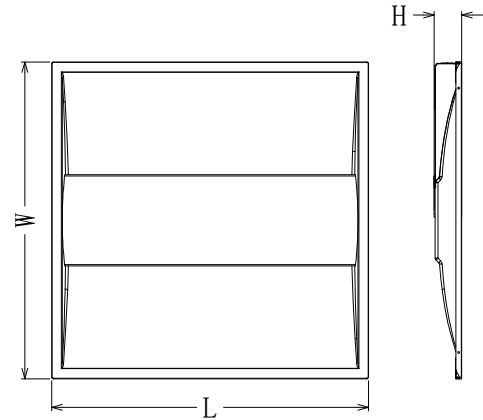

71789C - 71784C - TROFFERS

COLOR & WATTAGE SELECTABLE

Part No.	71789C	71784C	
Dimension (inch)	L	23.74"	47.75"
	W	23.74"	23.74"
	H	2.08"	2.08"

FEATURES:

- Color Selectable: 3.5/4/5K
- Wattage Selectable:
 - 20/25/30W
 - 34/38/45W
- Smooth & comfortable light, low glare
- Used in commercial lighting areas - office, hallway, supermarket, etc.
- 120-277V
- ETL Listed, DLC Premium Listed
- 50,000+ Hour LED Life Expectancy
- 5 Year Warranty
- 0-10V Dimmable
- Heavy Gauge Steel Housing
- White Powder Coat Finish, Frosted Lens

COLOR & WATTAGE SELECTABLE

PHOTOMETRICS:

71789C

Illuminance at a Distance

	Center Beam fc	Beam Width	
4.0ft	78.3 fc	11.4 ft	14.2 ft
8.0ft	19.6 fc	22.9 ft	28.3 ft
12.0ft	8.7 fc	34.3 ft	42.5 ft
16.0ft	4.9 fc	45.7 ft	56.7 ft
20.0ft	3.1 fc	57.2 ft	70.9 ft