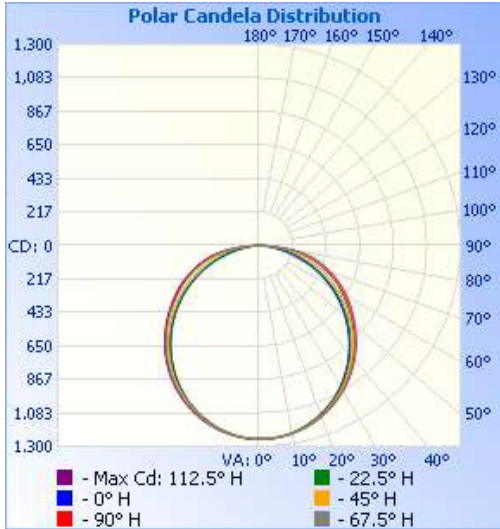

71789C - 71784C - TROFFERS

COLOR & WATTAGE SELECTABLE

Part No.	71789C	71784C	
Dimension (inch)	L	23.74"	47.75"
	W	23.74"	23.74"
	H	2.08"	2.08"

FEATURES:

- Color Selectable: 3.5/4/5K
- Wattage Selectable:
 - 20/25/30W
 - 34/38/45W
- Smooth & comfortable light, low glare
- Used in commercial lighting areas - office, hallway, supermarket, etc.
- 120-277V
- ETL Listed, DLC Premium Listed
- 50,000+ Hour LED Life Expectancy
- 5 Year Warranty
- 0-10V Dimmable
- Heavy Gauge Steel Housing
- White Powder Coat Finish, Frosted Lens

Part#	Wattage	Volts	Size	Max Lumens	CCT	CRI	Dimming	Lumens Per Watt @ 3500K
71789C	20/25/30W	120-277V	2x2	3,811	3.5K/4K/5K	84.6	0-10V	132
71784C	34/38/45W	120-277V	2x4	6,468	3.5K/4K/5K	84.8	0-10V	138

71789C - 71784C - TROFFERS

COLOR & WATTAGE SELECTABLE

PHOTOMETRICS:

71789C

Illuminance at a Distance

	Center Beam fc	Beam Width	
4.0ft	78.3 fc	11.4 ft	14.2 ft
8.0ft	19.6 fc	22.9 ft	28.3 ft
12.0ft	8.7 fc	34.3 ft	42.5 ft
16.0ft	4.9 fc	45.7 ft	56.7 ft
20.0ft	3.1 fc	57.2 ft	70.9 ft

CRI: 84.8

R9: 20

Rg: 98

Rf: 85

Rcs,h1 (%): -10

Power (W): 45.45 (120V)

Component Specification:

LED: Samsung 2835