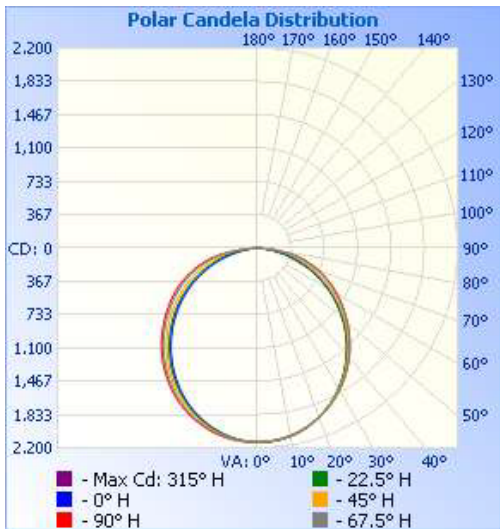

71789C - 71784C - TROFFERS

COLOR & WATTAGE SELECTABLE

Part No.	71789C	71784C	
Dimension (inch)	L	23.74"	47.75"
	W	23.74"	23.74"
	H	2.08"	2.08"

FEATURES:

- Color Selectable: 3.5/4/5K
- Wattage Selectable:
 - 20/25/30W
 - 34/38/45W
- Smooth & comfortable light, low glare
- Used in commercial lighting areas - office, hallway, supermarket, etc.
- 120-277V
- ETL Listed, DLC Premium Listed
- 50,000+ Hour LED Life Expectancy
- 5 Year Warranty
- 0-10V Dimmable
- Heavy Gauge Steel Housing
- White Powder Coat Finish, Frosted Lens

COLOR & WATTAGE SELECTABLE

PHOTOMETRICS:

71789C

Illuminance at a Distance

	Center Beam fc	Beam Width	
4.0ft	78.3 fc	11.4 ft	14.2 ft
8.0ft	19.6 fc	22.9 ft	28.3 ft
12.0ft	8.7 fc	34.3 ft	42.5 ft
16.0ft	4.9 fc	45.7 ft	56.7 ft
20.0ft	3.1 fc	57.2 ft	70.9 ft

■ Vert. Spread: 110.0°
■ Horiz. Spread: 121.1°

71784C

Illuminance at a Distance

	Center Beam fc	Beam Width	
4.0ft	133.5 fc	11.1 ft	13.4 ft
8.0ft	33.4 fc	22.3 ft	26.7 ft
12.0ft	14.8 fc	33.4 ft	40.1 ft
16.0ft	8.3 fc	44.5 ft	53.4 ft
20.0ft	5.3 fc	55.7 ft	66.8 ft

■ Vert. Spread: 108.6°
■ Horiz. Spread: 118.2°

LUMEN BREAKDOWN

71789C:

	3500K	4000K	5000K
20W	2,540 lm	2,580 lm	2,560 lm
25W	3,150 lm	3,200 lm	3,175 lm
30W	3,752 lm	3,811 lm	3,774 lm

71784C:

	3500K	4000K	5000K
34W	4,736 lm	4,887 lm	4,869 lm
38W	5,293 lm	5,462 lm	5,441 lm
45W	6,268 lm	6,468 lm	6,444 lm