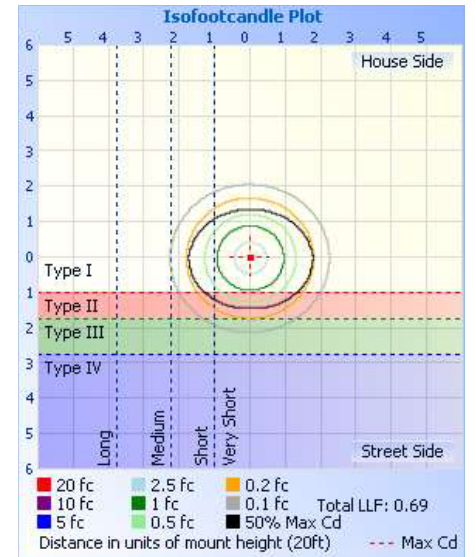

LUMEN BREAKDOWN

71789C:

	3500K	4000K	5000K
20W	2,540 lm	2,580 lm	2,560 lm
25W	3,150 lm	3,200 lm	3,175 lm
30W	3,752 lm	3,811 lm	3,774 lm

71784C:

	3500K	4000K	5000K
34W	4,736 lm	4,887 lm	4,869 lm
38W	5,293 lm	5,462 lm	5,441 lm
45W	6,268 lm	6,468 lm	6,444 lm