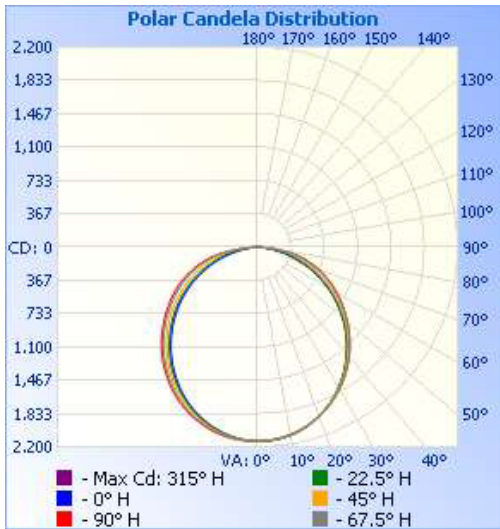

## PHOTOMETRICS:

### 71789C

**Illuminance at a Distance**

	Center Beam fc	Beam Width	
4.0ft	78.3 fc	11.4 ft	14.2 ft
8.0ft	19.6 fc	22.9 ft	28.3 ft
12.0ft	8.7 fc	34.3 ft	42.5 ft
16.0ft	4.9 fc	45.7 ft	56.7 ft
20.0ft	3.1 fc	57.2 ft	70.9 ft

■ Vert. Spread: 110.0°  
■ Horiz. Spread: 121.1°

### 71784C

**Illuminance at a Distance**

	Center Beam fc	Beam Width	
4.0ft	133.5 fc	11.1 ft	13.4 ft
8.0ft	33.4 fc	22.3 ft	26.7 ft
12.0ft	14.8 fc	33.4 ft	40.1 ft
16.0ft	8.3 fc	44.5 ft	53.4 ft
20.0ft	5.3 fc	55.7 ft	66.8 ft