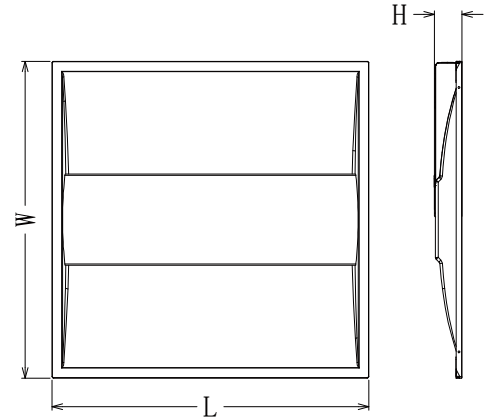

# 71789C - 71784C - TROFFERS

COLOR & WATTAGE SELECTABLE

Part No.	71789C	71784C	
Dimension (inch)	L	23.74"	47.75"
	W	23.74"	23.74"
	H	2.08"	2.08"