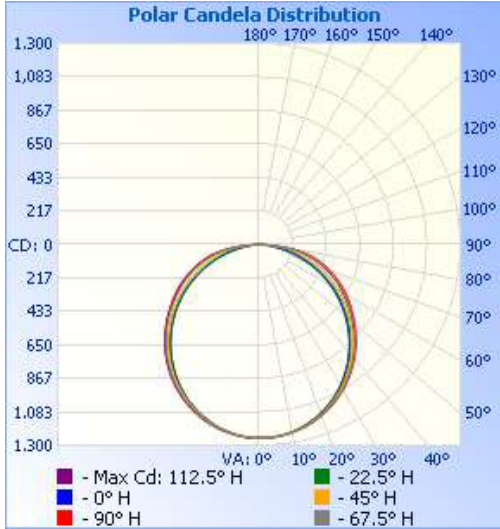

## FEATURES:

- Color Selectable: 3.5/4/5K
- Wattage Selectable:
  - 20/25/30W
  - 34/38/45W
- Smooth & comfortable light, low glare
- Used in commercial lighting areas - office, hallway, supermarket, etc.
- 120-277V
- ETL Listed, DLC Premium Listed
- 50,000+ Hour LED Life Expectancy
- 5 Year Warranty
- 0-10V Dimmable
- Heavy Gauge Steel Housing
- White Powder Coat Finish, Frosted Lens

Part#	Wattage	Volts	Size	Max Lumens	CCT	CRI	Dimming	Lumens Per Watt @ 3500K
71789C	20/25/30W	120-277V	2x2	3,811	3.5K/4K/5K	84.6	0-10V	132
71784C	34/38/45W	120-277V	2x4	6,468	3.5K/4K/5K	84.8	0-10V	138

## PHOTOMETRICS:

### 71789C

**Illuminance at a Distance**

	Center Beam fc	Beam Width	
4.0ft	78.3 fc	11.4 ft	14.2 ft
8.0ft	19.6 fc	22.9 ft	28.3 ft
12.0ft	8.7 fc	34.3 ft	42.5 ft
16.0ft	4.9 fc	45.7 ft	56.7 ft
20.0ft	3.1 fc	57.2 ft	70.9 ft