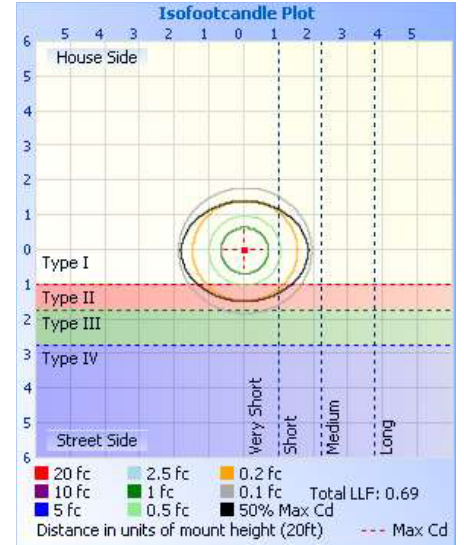

## PHOTOMETRICS:

### 71789C

**Illuminance at a Distance**

	Center Beam fc	Beam Width	
4.0ft	78.3 fc	11.4 ft	14.2 ft
8.0ft	19.6 fc	22.9 ft	28.3 ft
12.0ft	8.7 fc	34.3 ft	42.5 ft
16.0ft	4.9 fc	45.7 ft	56.7 ft
20.0ft	3.1 fc	57.2 ft	70.9 ft

■ Vert. Spread: 110.0°  
■ Horiz. Spread: 121.1°