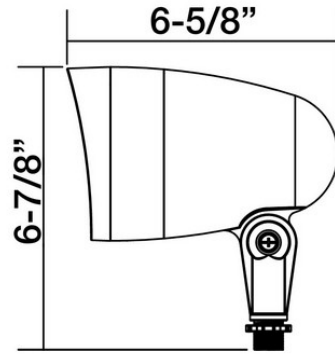

71679B - GEN 3 BULLET FLOOD

120-277V 21W 5000K

FEATURES:

- Operation Temperature: -40°F - 104°F
- Corrosion Resistant Die Cast Aluminum Housing
- Tempered Glass Lens
- 1/2" NPT Knuckle
- 50,000+ Hour LED Life Expectancy
- IP65(Nema 4X) Dust & Water Tight
- Listings: cULus
- DLC PRODUCT ID#: PLMKLNCKJKMD
- 5 Year Warranty