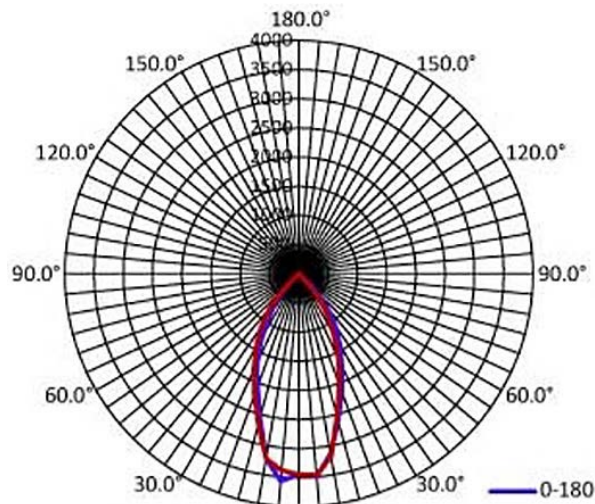

71679B - GEN 3 BULLET FLOOD

120-277V 21W 5000K

FEATURES:

- Operation Temperature: -40°F - 104°F
- Corrosion Resistant Die Cast Aluminum Housing
- Tempered Glass Lens
- 1/2" NPT Knuckle
- 50,000+ Hour LED Life Expectancy
- IP65(Nema 4X) Dust & Water Tight
- Listings: cULus
- DLC PRODUCT ID#: PLMKLNCKJKMD
- 5 Year Warranty

Part#	Housing Color	Wattage	Lumens	CCT	Voltage	CRI	Lumens/Watt	Dimming
71679B	Bronze	21W	2,894	5000K	120-277V	≥70	138 lm/w	0-10V

PHOTOMETRY 49° Beam Angle

71679B - GEN 3 BULLET FLOOD

120-277V 21W 5000K

Technical Specifications:

Lumens: 2,894

Efficacy: 138 Lumens Per Watt

50,000+ Hour LED Life Span

CCT: 5000K

Chromaticity Measurements:

Beam Angle: 49°

R9: -29

CRI: 70