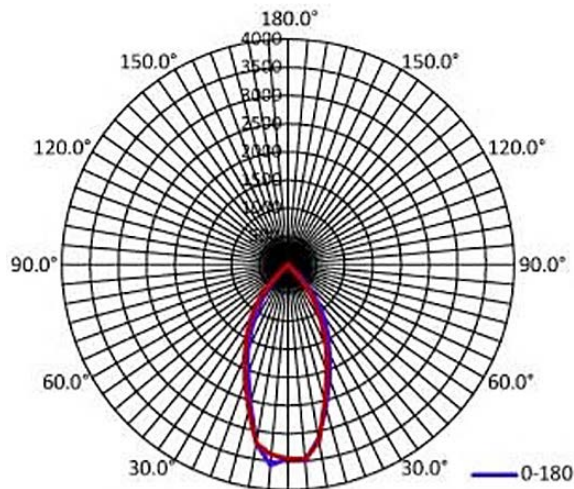

71678B - GEN 3 BULLET FLOOD

120-277V 21W 3000K

FEATURES:

- Operation Temperature: -40°F - 104°F
- Corrosion Resistant Die Cast Aluminum Housing
- Tempered Glass Lens
- 1/2" NPT Knuckle
- 50,000+ Hour LED Life Expectancy
- IP65(Nema 4X) Dust & Water Tight
- Listings: cULus
- DLC PRODUCT ID#: PLCGHVFK6H5W
- 5 Year Warranty

Part#	Housing Color	Wattage	Lumens	CCT	Voltage	CRI	Lumens/Watt	Dimming
71678B	White	21W	2,681	3000K	120-277V	≥70	128 lm/w	0-10V

PHOTOMETRY

49° Beam Angle

71678B - GEN 3 BULLET FLOOD

120-277V 21W 3000K

Technical Specifications:

Lumens: 2,681

Efficacy: 128 Lumens Per Watt

50,000+ Hour LED Life Span

CCT: 3000K

Chromaticity Measurements:

Beam Angle: 49°

R9: -29

CRI: 70