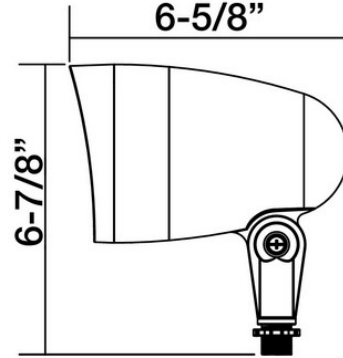

71678B - GEN 3 BULLET FLOOD

120-277V 21W 3000K

FEATURES:

- Operation Temperature: -40°F - 104°F
- Corrosion Resistant Die Cast Aluminum Housing
- Tempered Glass Lens
- 1/2" NPT Knuckle
- 50,000+ Hour LED Life Expectancy
- IP65(Nema 4X) Dust & Water Tight
- Listings: cULus
- DLC PRODUCT ID#: PLCGHVFK6H5W
- 5 Year Warranty