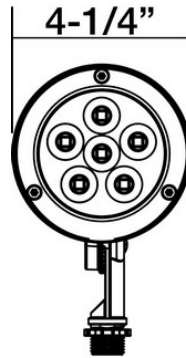

71678B - GEN 3 BULLET FLOOD

120-277V 21W 3000K

FEATURES:

- Operation Temperature: -40°F - 104°F
- Corrosion Resistant Die Cast Aluminum Housing
- Tempered Glass Lens
- 1/2" NPT Knuckle
- 50,000+ Hour LED Life Expectancy
- IP65(Nema 4X) Dust & Water Tight
- Listings: cULus
- DLC PRODUCT ID#: PLCGHVFK6H5W
- 5 Year Warranty

Part#	Housing Color	Wattage	Lumens	CCT	Voltage	CRI	Lumens/Watt	Dimming
71678B	White	21W	2,681	3000K	120-277V	≥70	128 lm/w	0-10V

PHOTOMETRY

49° Beam Angle

71678B - GEN 3 BULLET FLOOD

120-277V 21W 3000K

Technical Specifications: