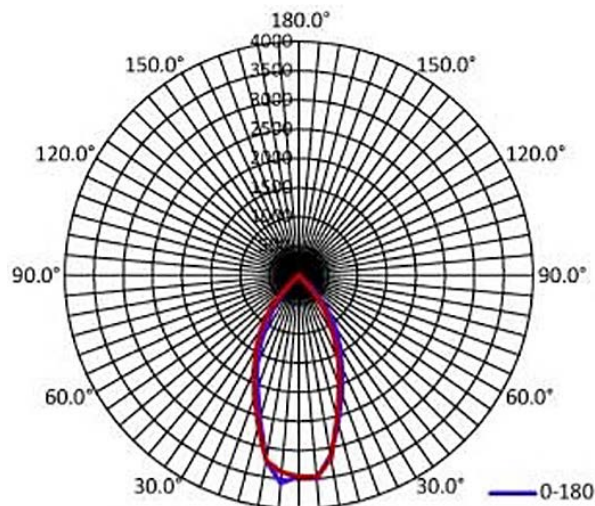

## PHOTOMETRY

49° Beam Angle

### **Chromaticity Measurements:**

Beam Angle: 49°

R9: -29

CRI: 70