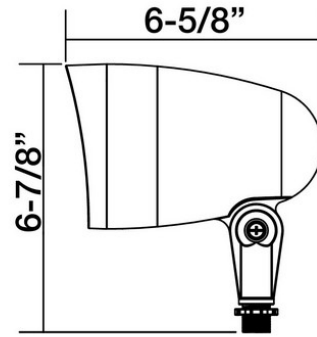

## FEATURES:

- Operation Temperature: -40°F - 104°F
- Corrosion Resistant Die Cast Aluminum Housing
- Tempered Glass Lens
- 1/2" NPT Knuckle
- 50,000+ Hour LED Life Expectancy
- IP65(Nema 4X) Dust & Water Tight
- Listings: cULus
- DLC PRODUCT ID#: PLCGHVFK6H5W
- 5 Year Warranty