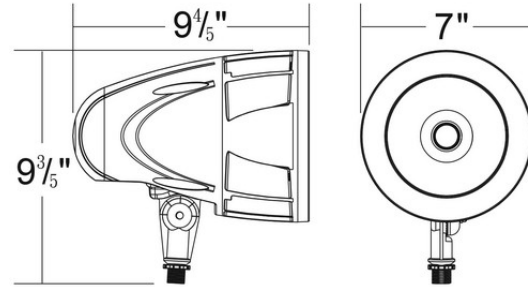

## FEATURES:

- Operation Temperature: -40°F - 104°F
- Corrosion Resistant Die Cast Aluminum Housing
- Tempered Glass Lens
- 1/2" NPT Knuckle
- 50,000+ Hour LED Life Expectancy
- IP65(Nema 4X) Dust & Water Tight
- Listings: cULus, DLC
- 5 Year Warranty