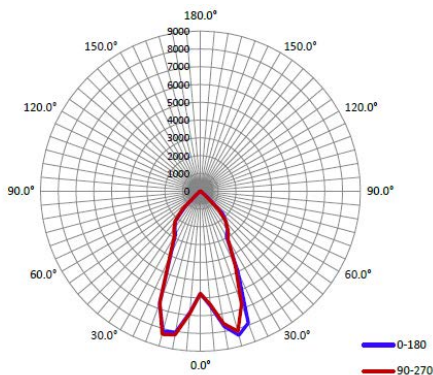

# 71661 - GEN 3 BULLET FLOOD

120-277V 74W 5000K

## FEATURES:

- Operation Temperature: -40°F - 104°F
- Corrosion Resistant Die Cast Aluminum Housing
- Tempered Glass Lens
- 1/2" NPT Knuckle
- 50,000+ Hour LED Life Expectancy
- IP65(Nema 4X) Dust & Water Tight
- Listings: cULus, DLC
- 5 Year Warranty

## PHOTOMETRY

60°

	C0/180	C45/225	C90/270	C135/315	AVG.
Beam Angle (50% I <sub>max</sub> ):	59.6	61.0	63.8	61.3	61.4
Field Angle (10% I <sub>max</sub> ):	96.9	96.7	96.5	96.8	96.7

### **Chromaticity Measurements:**

Beam Angle: 60

R9: -19

CRI: 77