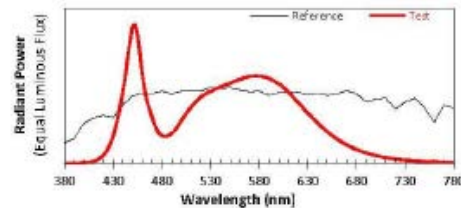

## FEATURES:

- Operation Temperature: -40°F - 104°F
- Corrosion Resistant Die Cast Aluminum Housing
- Tempered Glass Lens
- 1/2" NPT Knuckle
- 50,000+ Hour LED Life Expectancy
- IP65(Nema 4X) Dust & Water Tight
- Listings: cULus, DLC
- 5 Year Warranty

## PHOTOMETRY

60°

	C0/180	C45/225	C90/270	C135/315	AVG.
Beam Angle (50% I <sub>max</sub> ):	59.6	61.0	63.8	61.3	61.4
Field Angle (10% I <sub>max</sub> ):	96.9	96.7	96.5	96.8	96.7

### **Product Parameters:**

Wattage: 74W

Lumens: 8,219

Efficacy: 105 Lumens Per Watt

50,000+ Hour LED Life Span

CCT: 5000K