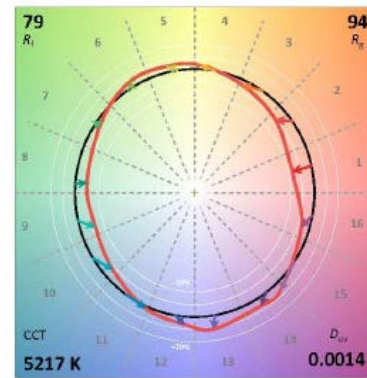

## FEATURES:

- Operation Temperature: -40°F - 104°F
- Corrosion Resistant Die Cast Aluminum Housing
- Tempered Glass Lens
- 1/2" NPT Knuckle
- 50,000+ Hour LED Life Expectancy
- IP65(Nema 4X) Dust & Water Tight
- Listings: cULus, DLC
- 5 Year Warranty

## PHOTOMETRY

60°

	C0/180	C45/225	C90/270	C135/315	AVG.
Beam Angle (50% I <sub>max</sub> ):	59.6	61.0	63.8	61.3	61.4
Field Angle (10% I <sub>max</sub> ):	96.9	96.7	96.5	96.8	96.7

### **Product Parameters:**

Wattage: 74W

Lumens: 8,219

Efficacy: 105 Lumens Per Watt

50,000+ Hour LED Life Span

CCT: 5000K

### **Chromaticity Measurements:**

Beam Angle: 60

R9: -19

CRI: 77