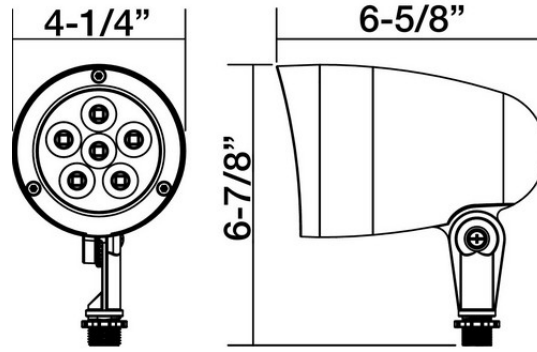

71660B - GEN 3 BULLET FLOOD

120-277V 21W 5000K

FEATURES:

- Operation Temperature: -40°F - 104°F
- Corrosion Resistant Die Cast Aluminum Housing
- Tempered Glass Lens
- 1/2" NPT Knuckle
- 50,000+ Hour LED Life Expectancy
- IP65(Nema 4X) Dust & Water Tight
- Listings: cULus
- DLC PRODUCT ID#: PLGREFZZ5CZJ
- 5 Year Warranty

Part#	Housing Color	Wattage	Lumens	CCT	Voltage	CRI	Lumens/Watt	Dimming
71660B	Bronze	21W	2,873	5000K	120-277V	≥70	137 lm/w	0-10V

PHOTOMETRY

19° Beam Angle

71660B - GEN 3 BULLET FLOOD

120-277V 21W 5000K

Technical Specifications: