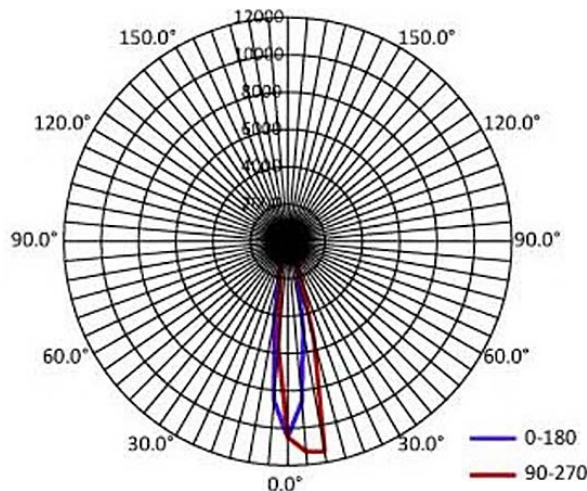

71660B - GEN 3 BULLET FLOOD

120-277V 21W 5000K

FEATURES:

- Operation Temperature: -40°F - 104°F
- Corrosion Resistant Die Cast Aluminum Housing
- Tempered Glass Lens
- 1/2" NPT Knuckle
- 50,000+ Hour LED Life Expectancy
- IP65(Nema 4X) Dust & Water Tight
- Listings: cULus
- DLC PRODUCT ID#: PLGREFZZ5CZJ
- 5 Year Warranty

Part#	Housing Color	Wattage	Lumens	CCT	Voltage	CRI	Lumens/Watt	Dimming
71660B	Bronze	21W	2,873	5000K	120-277V	≥70	137 lm/w	0-10V

PHOTOMETRY

19° Beam Angle

71660B - GEN 3 BULLET FLOOD

120-277V 21W 5000K

Technical Specifications:

Lumens: 2,873

Efficacy: 137 Lumens Per Watt

50,000+ Hour LED Life Span

CCT: 5000K

Chromaticity Measurements:

Beam Angle: 19°

R9: -29

CRI: 70