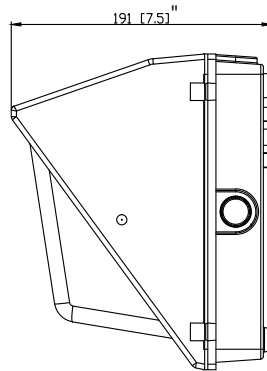

71638D - LED BRONZE SMALL WALL PACK

120-277V 60W 5000K

Includes Built-In Photocell!

FEATURES:

- Die Cast Aluminum Housing/ Stainless Hardware
- Polyester White Powder Coating
- Aluminum Heat Sink & Customized Fin Design for Optimal Heat Dissipation
- Heat Resistant Optics
- Borosilicate Glass Lens
- 0-10V Dimmable
- *Photocontrol included with on/off switch
- Operation Temperature: -40°F - 104°F
- Emergency Battery Backup (Sold Separately)
- Light Pattern: 112°
- Certifications: ETL/cETL, DLC
- Wet Location Rated
- DLC PRODUCT ID#: S-36BUS4
- 5 Year Warranty

PHOTOMETRY:

71638D - LED BRONZE SMALL WALL PACK

120-277V 60W 5000K

TECHNICAL SPECIFICATIONS:

Electrical:

Input Voltage: 120V-277V

Current: see chart pg 1

Frequency: 50/60Hz