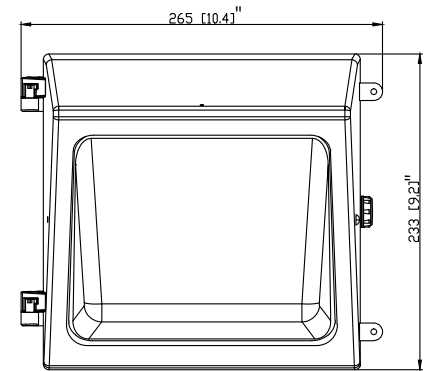

71638D - LED BRONZE SMALL WALL PACK

120-277V 60W 5000K

Includes Built-In Photocell!

FEATURES:

- Die Cast Aluminum Housing/ Stainless Hardware
- Polyester White Powder Coating
- Aluminum Heat Sink & Customized Fin Design for Optimal Heat Dissipation
- Heat Resistant Optics
- Borosilicate Glass Lens
- 0-10V Dimmable
- *Photocontrol included with on/off switch
- Operation Temperature: -40°F - 104°F
- Emergency Battery Backup (Sold Separately)
- Light Pattern: 112°
- Certifications: ETL/cETL, DLC
- Wet Location Rated
- DLC PRODUCT ID#: S-36BUS4
- 5 Year Warranty