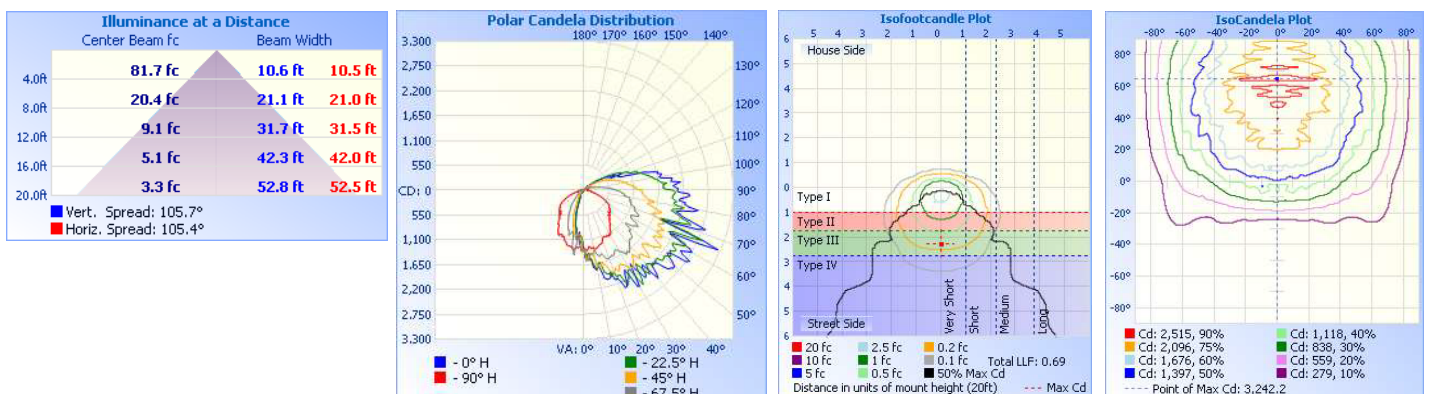

71638D - LED BRONZE SMALL WALL PACK

120-277V 60W 5000K

Includes Built-In Photocell!

FEATURES:

- Die Cast Aluminum Housing/ Stainless Hardware
- Polyester White Powder Coating
- Aluminum Heat Sink & Customized Fin Design for Optimal Heat Dissipation
- Heat Resistant Optics
- Borosilicate Glass Lens
- 0-10V Dimmable
- *Photocontrol included with on/off switch
- Operation Temperature: -40°F - 104°F
- Emergency Battery Backup (Sold Separately)
- Light Pattern: 112°
- Certifications: ETL/cETL, DLC
- Wet Location Rated
- DLC PRODUCT ID#: S-36BUS4
- 5 Year Warranty

PHOTOMETRY:

71638D - LED BRONZE SMALL WALL PACK

120-277V 60W 5000K

TECHNICAL SPECIFICATIONS:

Electrical:

Input Voltage: 120V-277V

Current: see chart pg 1

Frequency: 50/60Hz

Power Factor: ≥ 0.90 @120v

THD: $< 20\%$ @120V

Product Parameters:

Efficacy: 129 lumens per watt

50,000+ Hour L70 Life Span

CCT: 5000K (Cool White)

Chromacity Measurements:

Beam Angle: 112°