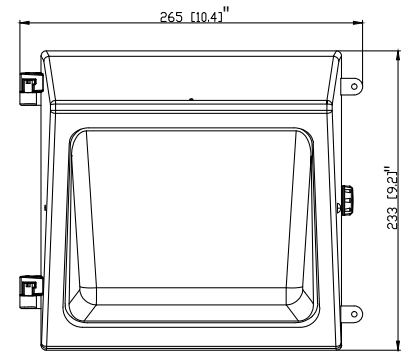

# 71637D - LED BRONZE SMALL WALL PACK

120-277V 45W 5000K

**Includes Built-In Photocell!**