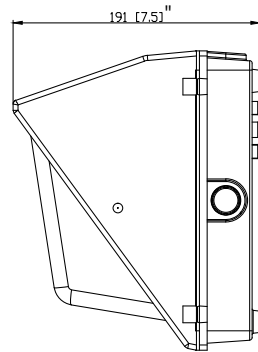

# 71637D - LED BRONZE SMALL WALL PACK

120-277V 45W 5000K

**Includes Built-In Photocell!**