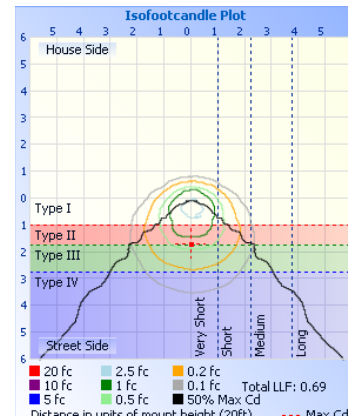

PHOTOMETRY