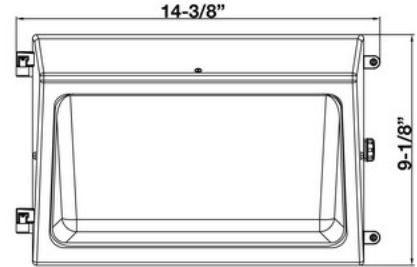

71634D - LED BRONZE MEDIUM WALL PACK

120-277V 90W 4000K

Built-In Photocell Included!

FEATURES:

- Die Cast Aluminum Housing/ Stainless Hardware
- Polyester Bronze Powder Coating
- Aluminum Heat Sink & Customized Fin Design for Optimal Heat Dissipation
- Heat Resistant Optics
- Borosilicate Glass Lens
- 0-10V Dimmable
- *Photocontrol included with on/off switch
- Operation Temperature: -40°F - 104°F
- Emergency Battery Backup (Sold Separately)
- Light Pattern: 110°
- Certifications: ETL/cETL
- DLC PRODUCT ID#: S-BLTCUN
- Wet Location Rated