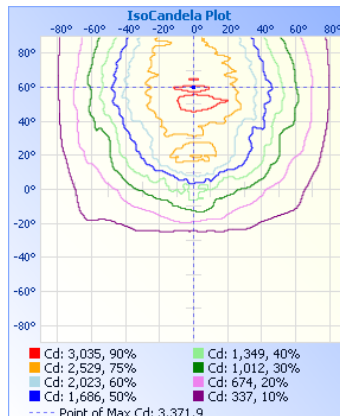

PHOTOMETRY

71634D - LED BRONZE MEDIUM WALL PACK

120-277V 90W 4000K

TECHNICAL SPECIFICATIONS:

Electrical:

Input Voltage: 120V-277V

Current: .65A@120V

Frequency: 50/60Hz

Power Factor: \geq .9

THD: 9%

Product Parameters:

Input Watts: 90W

Lumens: 10,765

Efficacy: 126 lumens per watt

50,000+ Hour L70 Life Span

CCT: 4000K (Cool White)

Chromacity Measurements: Beam

Angle: 111°

BUG Rating: B2-U5-G5

CRI: 74

R9: -23

Component Specifications:

LED: Lumileds 3030

120-277V, 50-60Hz