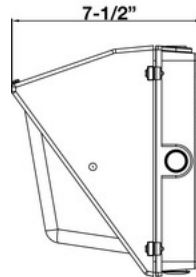

71634D - LED BRONZE MEDIUM WALL PACK

120-277V 90W 4000K

Built-In Photocell Included!

FEATURES:

- Die Cast Aluminum Housing/ Stainless Hardware
- Polyester Bronze Powder Coating
- Aluminum Heat Sink & Customized Fin Design for Optimal Heat Dissipation
- Heat Resistant Optics
- Borosilicate Glass Lens
- 0-10V Dimmable
- *Photocontrol included with on/off switch
- Operation Temperature: -40°F - 104°F
- Emergency Battery Backup (Sold Separately)
- Light Pattern: 110°
- Certifications: ETL/cETL
- DLC PRODUCT ID#: S-BLTCUN
- Wet Location Rated