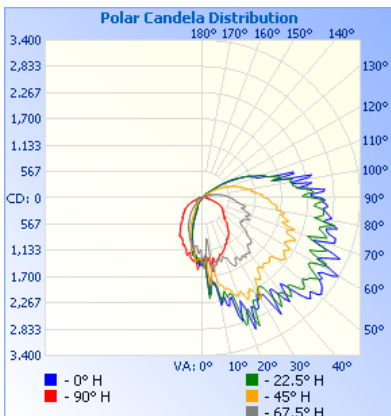

*The ON/OFF photocell is pre-installed in the fixture and the default switch setting is ON. The photocell must be turned OFF for the fixture to operate when there is ambient or bright light.

Part#	Housing Color	Wattage	Lumens	CCT	Voltage	Dimming	Replaces Metal Halide	DLC PRODUCT ID#:
71634D	Bronze	90W	10765	4000K	120-277V	0-10V	300W	S-BLTCUN

PHOTOMETRY

71634D - LED BRONZE MEDIUM WALL PACK

120-277V 90W 4000K

TECHNICAL SPECIFICATIONS:

Electrical:

Input Voltage: 120V-277V

Current: .65A@120V

Frequency: 50/60Hz

Power Factor: \geq .9

THD: 9%

Product Parameters:

Input Watts: 90W

Lumens: 10,765

Efficacy: 126 lumens per watt

50,000+ Hour L70 Life Span

CCT: 4000K (Cool White)