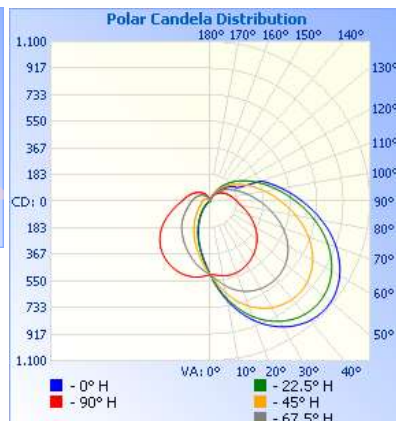

PHOTOMETRY: