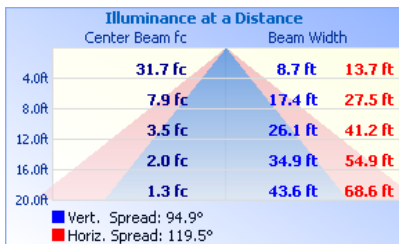

PHOTOMETRY: