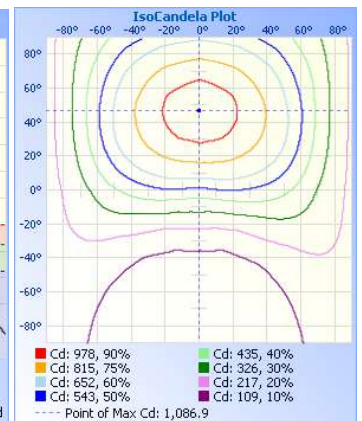

PHOTOMETRY: