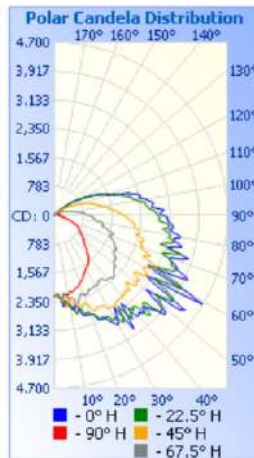

Part#	CCT	Lumens	Voltage	Wattage	Beam Angle	Dimming	Lumens/Watt
71476D	3000K	8,120 @ 60W	120-277V	60W	95°	0-10/PWM	123lm/w
	4000K	10,162 @ 75W		75W			135lm/w
	5000K	11,526 @ 90W		90W			128lm/w

PHOTOMETRY