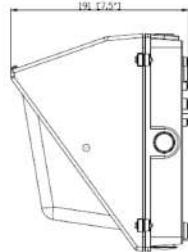

71476D - BRONZE MEDIUM WALL PACK

CCT & WATTAGE SELECTABLE

60W/75W/90W 120-277V 3K-5K

FEATURES:

- Use in general lighting applications: Parking Lots & Building Security
- Wattage Selectable: 60/75/90W
- Seoul LEDs
- Die Cast Aluminum Housing
- Polyester Powder Coat Finish in Bronze
- 4 Threaded K/Os -(1)Top, (1)Back, (2)Sides
- Photocontrol included with on/off switch
- Color Selectable: 3000K, 4000K, 5000K
- 4KV surge protector inside of power supply
- 5 Year Limited Warranty
- IP65 rated
- Certification: ETL/cETL
- Environment: Suitable for Wet Locations