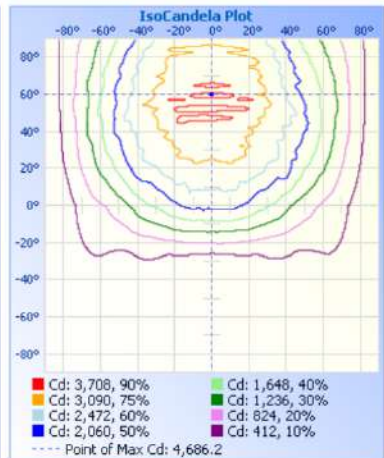

71476D - BRONZE MEDIUM WALL PACK

CCT & WATTAGE SELECTABLE

60W/75W/90W 120-277V 3K-5K

FEATURES:

- Use in general lighting applications: Parking Lots & Building Security
- Wattage Selectable: 60/75/90W
- Seoul LEDs
- Die Cast Aluminum Housing
- Polyester Powder Coat Finish in Bronze
- 4 Threaded K/Os -(1)Top, (1)Back, (2)Sides
- Photocontrol included with on/off switch
- Color Selectable: 3000K, 4000K, 5000K
- 4KV surge protector inside of power supply
- 5 Year Limited Warranty
- IP65 rated
- Certification: ETL/cETL
- Environment: Suitable for Wet Locations

Part#	CCT	Lumens	Voltage	Wattage	Beam Angle	Dimming	Lumens/Watt
71476D	3000K	8,120 @ 60W	120-277V	60W	95°	0-10/PWM	123lm/w
	4000K	10,162 @ 75W		75W			135lm/w
	5000K	11,526 @ 90W		90W			128lm/w

PHOTOMETRY

Power Factor: $\geq .9$

THD: $\leq 20\%$

Product Parameters:

Input Watts: 60W, 75W, 90W

Lumens: 10,650-12,155

Efficacy: 129-145 lumens per watt

50,000+ Hour L70 Life Span

CCT: 3000K/4000K/5000K

Chromaticity Measurements:

Beam Angle: 95°

BUG Rating: B2-U5-G5

CRI: >72

R9: -30

Component Specifications:

LED: Seoul 2835

120-277V, 50-60Hz