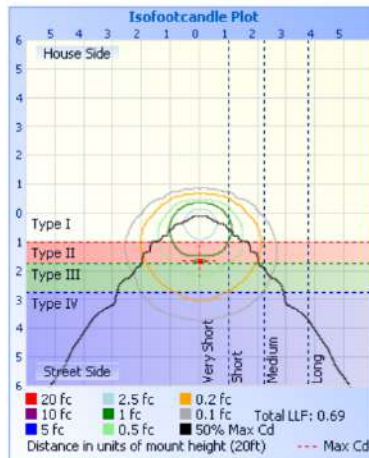

Part#	CCT	Lumens	Voltage	Wattage	Beam Angle	Dimming	Lumens/Watt
71476D	3000K	8,120 @ 60W	120-277V	60W	95°	0-10/PWM	123lm/w
	4000K	10,162 @ 75W		75W			135lm/w
	5000K	11,526 @ 90W		90W			128lm/w

PHOTOMETRY