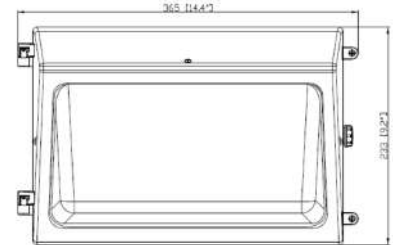

71476D - BRONZE MEDIUM WALL PACK

CCT & WATTAGE SELECTABLE

60W/75W/90W 120-277V 3K-5K

FEATURES:

- Use in general lighting applications: Parking Lots & Building Security
- Wattage Selectable: 60/75/90W
- Seoul LEDs
- Die Cast Aluminum Housing
- Polyester Powder Coat Finish in Bronze
- 4 Threaded K/Os -(1)Top, (1)Back, (2)Sides
- Photocontrol included with on/off switch
- Color Selectable: 3000K, 4000K, 5000K
- 4KV surge protector inside of power supply
- 5 Year Limited Warranty
- IP65 rated
- Certification: ETL/cETL
- Environment: Suitable for Wet Locations