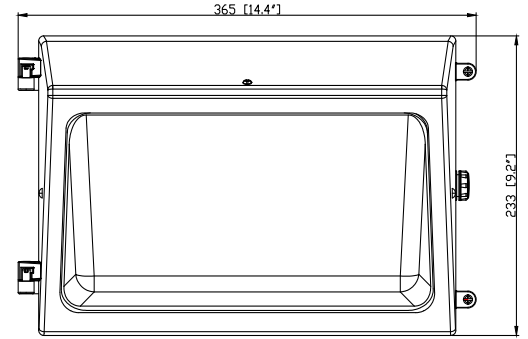

71475D - BRONZE MEDIUM WALL PACK CCT & WATTAGE SELECTABLE

120-277V, 36W/45W/60W
3K/4K/5K

Built-In Photocell Included!

FEATURES:

- Die Cast Aluminum Housing/ Stainless Hardware
- Polyester White Powder Coating
- Aluminum Heat Sink & Customized Fin Design for Optimal Heat Dissipation
- Heat Resistant Optics
- Borosilicate Glass Lens
- 0-10V Dimmable
- Photocontrol included with on/off switch
- Operation Temperature: -40°F - 104°F
- Emergency Battery Backup (Sold Separately)
- Light Pattern: 117°
- Certifications: ETL/cETL,
- DLC PRODUCT ID#: S-AZL8UK
- Wet Location Rated
- 5 Year Warranty