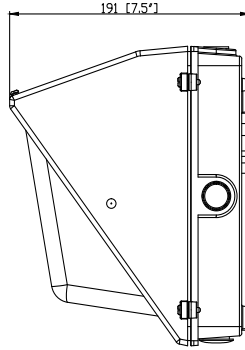

71475D - BRONZE MEDIUM WALL PACK CCT & WATTAGE SELECTABLE

120-277V, 36W/45W/60W
3K/4K/5K

Built-In Photocell Included!

FEATURES:

- Die Cast Aluminum Housing/ Stainless Hardware
- Polyester White Powder Coating
- Aluminum Heat Sink & Customized Fin Design for Optimal Heat Dissipation
- Heat Resistant Optics
- Borosilicate Glass Lens
- 0-10V Dimmable
- Photocontrol included with on/off switch
- Operation Temperature: -40°F - 104°F
- Emergency Battery Backup (Sold Separately)
- Light Pattern: 117°
- Certifications: ETL/cETL,
- DLC PRODUCT ID#: S-AZL8UK
- Wet Location Rated
- 5 Year Warranty