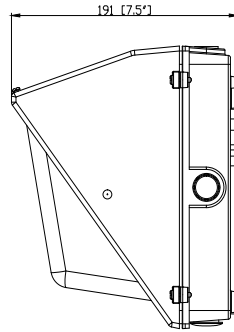

# 71431D - LED BRONZE MEDIUM WALL PACK

120-277V 90W 5000K

**Built-In Photocell Included!**

**FEATURES:**

- Die Cast Aluminum Housing/ Stainless Hardware
- Polyester White Powder Coating
- Aluminum Heat Sink & Customized Fin Design for Optimal Heat Dissipation
- Heat Resistant Optics
- Borosilicate Glass Lens
- 0-10V Dimmable
- \*Photocontrol included with on/off switch
- Operation Temperature: -40°F - 104°F
- Emergency Battery Backup (Sold Separately)
- Light Pattern: 111°
- Certifications: ETL/cETL
- DLC PRODUCT ID#: S-JQGTUD
- Wet Location Rated
- 5 Year Warranty