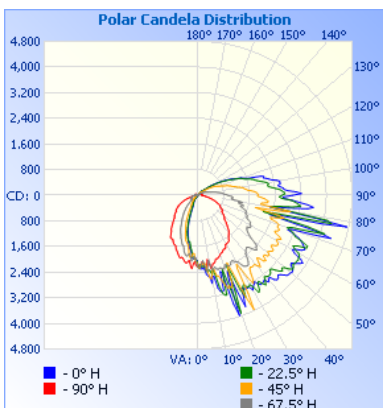

PHOTOMETRY: