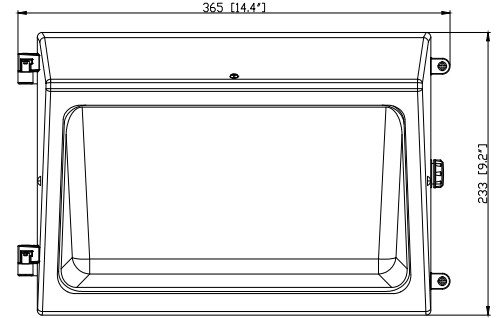

# 71431D - LED BRONZE MEDIUM WALL PACK

120-277V 90W 5000K

**Built-In Photocell Included!**

**FEATURES:**

- Die Cast Aluminum Housing/ Stainless Hardware
- Polyester White Powder Coating
- Aluminum Heat Sink & Customized Fin Design for Optimal Heat Dissipation
- Heat Resistant Optics
- Borosilicate Glass Lens
- 0-10V Dimmable
- \*Photocontrol included with on/off switch
- Operation Temperature: -40°F - 104°F
- Emergency Battery Backup (Sold Separately)
- Light Pattern: 111°
- Certifications: ETL/cETL
- DLC PRODUCT ID#: S-JQGTUD
- Wet Location Rated
- 5 Year Warranty