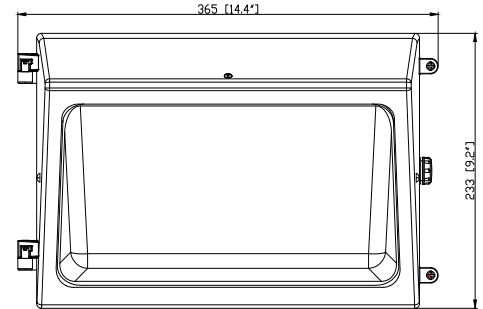

# 71429D - LED WHITE MEDIUM WALL PACK

120-277V 75W 5000K

**Includes Built-In Photocell!**

**FEATURES:**

- Die Cast Aluminum Housing/ Stainless Hardware
- Polyester White Powder Coating
- Aluminum Heat Sink & Customized Fin Design for Optimal Heat Dissipation
- Heat Resistant Optics
- Borosilicate Glass Lens
- 0-10V Dimmable
- \*Photocontrol included with on/off switch
- Operation Temperature: -40°F - 104°F
- Emergency Battery Backup (Sold Separately)
- Light Pattern: 99°
- Certifications: ETL/cETL, DLC
- Wet Location Rated
- DLC PRODUCT ID#: S-OLWU8G
- 5 Year Warranty