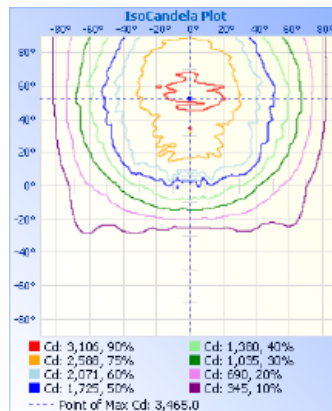

PHOTOMETRY: