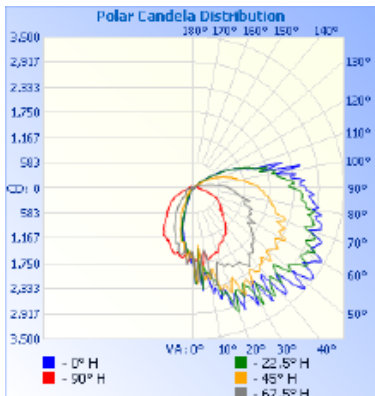

PHOTOMETRY: