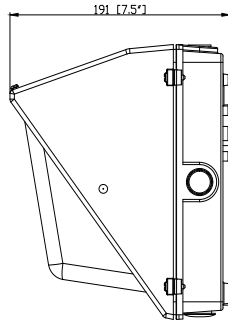

# 71429D - LED WHITE MEDIUM WALL PACK

120-277V 75W 5000K

**Includes Built-In Photocell!**

**FEATURES:**

- Die Cast Aluminum Housing/ Stainless Hardware
- Polyester White Powder Coating
- Aluminum Heat Sink & Customized Fin Design for Optimal Heat Dissipation
- Heat Resistant Optics
- Borosilicate Glass Lens
- 0-10V Dimmable
- \*Photocontrol included with on/off switch
- Operation Temperature: -40°F - 104°F
- Emergency Battery Backup (Sold Separately)
- Light Pattern: 99°
- Certifications: ETL/cETL, DLC
- Wet Location Rated
- DLC PRODUCT ID#: S-OLWU8G
- 5 Year Warranty