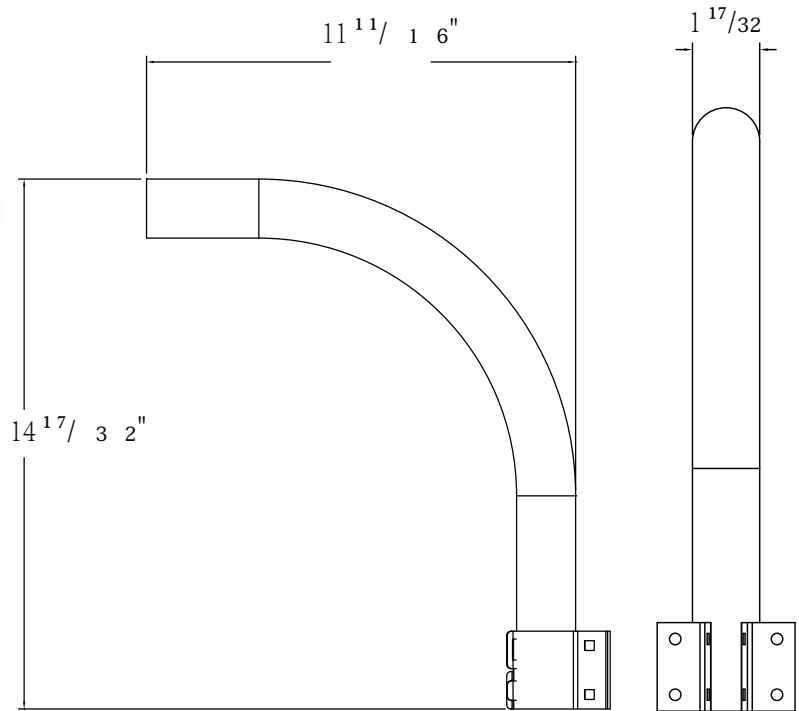

71305B - 1-1/2" DIAMETER MOUNTING ARM FOR LED CLASSIC DUSK TO DAWN BARN LIGHTS

71316B 71318C 71333C

FEATURES:

- Pole Arm for use with LED Classic Dusk to Dawn Area Lights 71316B, 71318C & 71333C
- 1-1/2" Diameter
- Includes Mounting Hardware
- Order Qty of 1 = 1 Piece