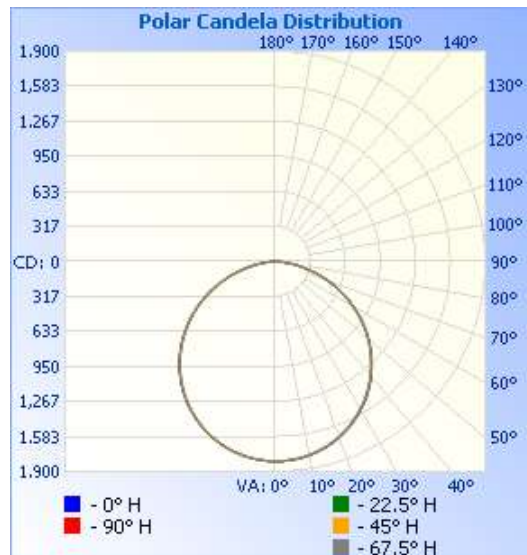

71164D - 71165D - LED BACK-LIT PANELS

COLOR & WATTAGE SELECTABLE

FEATURES:

- Color Selectable 3500K/4000K/5000K
- Wattage Selectable
 - 2X2 - 20W/30W/35W
 - 2X4 - 25W/35W/40W
- 0-10V Dimming
- 120 Degree Beam Angle
- Replacement for office, hallway, conference room
- IP20 Dry Location Rated
- 5 Year Warranty
- ETL, DLC Premium Listed
- 50,000+ Hour LED Life Expectancy
- Operating Temperature: -4°F - 104°F
- Polystyrene Lens
- Aluminum Frame

COLOR & WATTAGE SELECTABLE

PHOTOMETRICS:

71164D

Illuminance at a Distance

Center Beam fc	Beam Width	
4.0ft	93.3 fc	12.3 ft 12.2 ft
8.0ft	23.3 fc	24.6 ft 24.4 ft
12.0ft	10.4 fc	36.9 ft 36.7 ft
16.0ft	5.8 fc	49.2 ft 48.9 ft
20.0ft	3.7 fc	61.5 ft 61.1 ft

■ Vert. Spread: 113.9°
■ Horiz. Spread: 113.6°

71165D

Illuminance at a Distance

Center Beam fc	Beam Width	
4.0ft	112.8 fc	12.3 ft 12.3 ft
8.0ft	28.2 fc	24.6 ft 24.5 ft
12.0ft	12.5 fc	36.9 ft 36.8 ft
16.0ft	7.0 fc	49.3 ft 49.1 ft
20.0ft	4.5 fc	61.6 ft 61.4 ft

	3500K	4000K	5000K
25W	3,545	3,675	3,560
35W	4,788	4,970	4,809
40W	5,228	5,471	5,296

Component Specification:

LED: Samsung 2835
50,000+ Hour L70 Life Span

Mounting: Ceiling

Warranty

Operating Temperature:

-13°F - 104°F