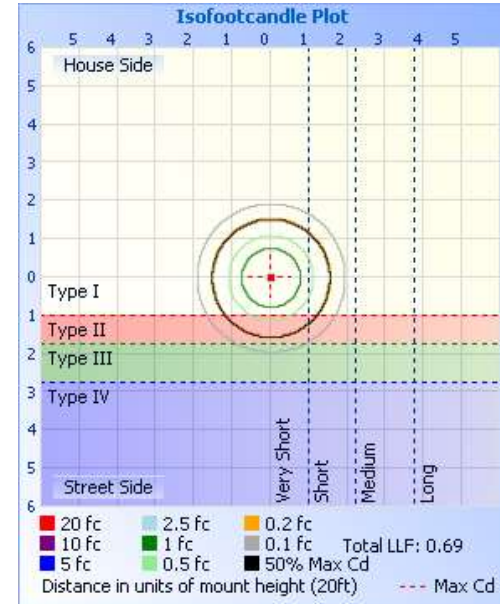

COLOR & WATTAGE SELECTABLE

PHOTOMETRICS:

71164D

Illuminance at a Distance

Center Beam fc	Beam Width	
4.0ft	93.3 fc	12.3 ft 12.2 ft
8.0ft	23.3 fc	24.6 ft 24.4 ft
12.0ft	10.4 fc	36.9 ft 36.7 ft
16.0ft	5.8 fc	49.2 ft 48.9 ft
20.0ft	3.7 fc	61.5 ft 61.1 ft

■ Vert. Spread: 113.9°
■ Horiz. Spread: 113.6°

71165D

Illuminance at a Distance

Center Beam fc	Beam Width	
4.0ft	112.8 fc	12.3 ft 12.3 ft
8.0ft	28.2 fc	24.6 ft 24.5 ft
12.0ft	12.5 fc	36.9 ft 36.8 ft
16.0ft	7.0 fc	49.3 ft 49.1 ft
20.0ft	4.5 fc	61.6 ft 61.4 ft