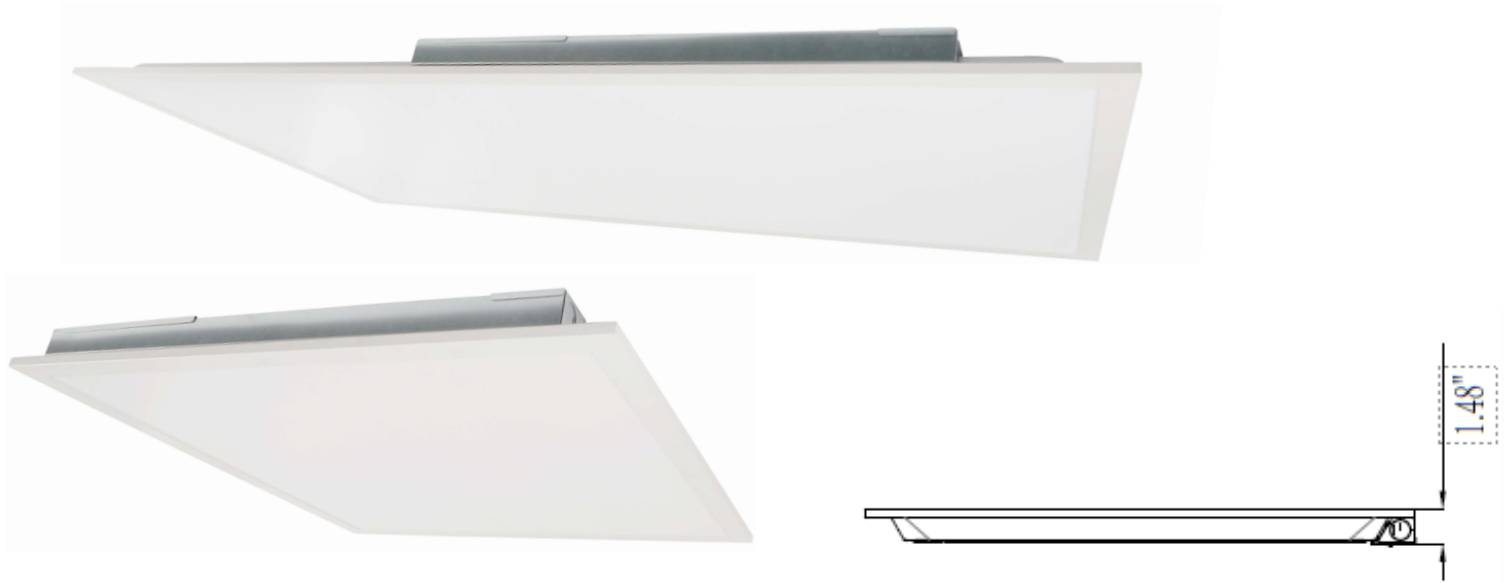

71164D - 71165D - LED BACK-LIT PANELS

COLOR & WATTAGE SELECTABLE

FEATURES:

- Color Selectable 3500K/4000K/5000K
- Wattage Selectable
 - 2X2 - 20W/30W/35W
 - 2X4 - 25W/35W/40W
- 0-10V Dimming
- 120 Degree Beam Angle
- Replacement for office, hallway, conference room
- IP20 Dry Location Rated
- 5 Year Warranty
- ETL, DLC Premium Listed
- 50,000+ Hour LED Life Expectancy
- Operating Temperature: -4°F - 104°F
- Polystyrene Lens
- Aluminum Frame

COLOR & WATTAGE SELECTABLE

PHOTOMETRICS:

71164D

Illuminance at a Distance

Center Beam fc	Beam Width	
4.0ft	93.3 fc	12.3 ft 12.2 ft
8.0ft	23.3 fc	24.6 ft 24.4 ft
12.0ft	10.4 fc	36.9 ft 36.7 ft
16.0ft	5.8 fc	49.2 ft 48.9 ft
20.0ft	3.7 fc	61.5 ft 61.1 ft