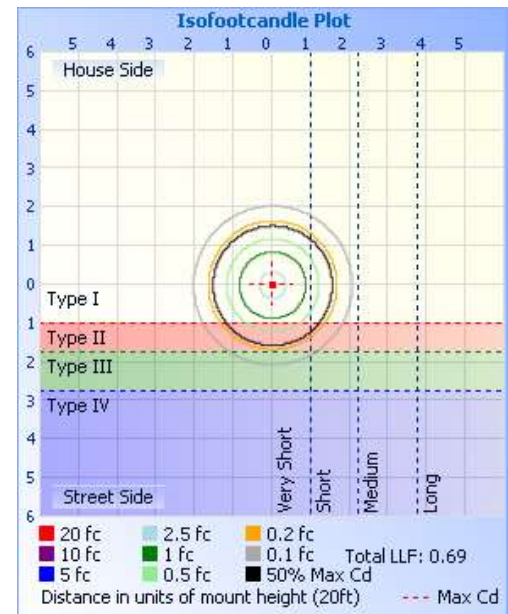

Illuminance at a Distance

Center Beam fc	Beam Width	
4.0ft	112.8 fc	12.3 ft 12.3 ft
8.0ft	28.2 fc	24.6 ft 24.5 ft
12.0ft	12.5 fc	36.9 ft 36.8 ft
16.0ft	7.0 fc	49.3 ft 49.1 ft
20.0ft	4.5 fc	61.6 ft 61.4 ft

■ Vert. Spread: 114.0°
■ Horiz. Spread: 113.8°