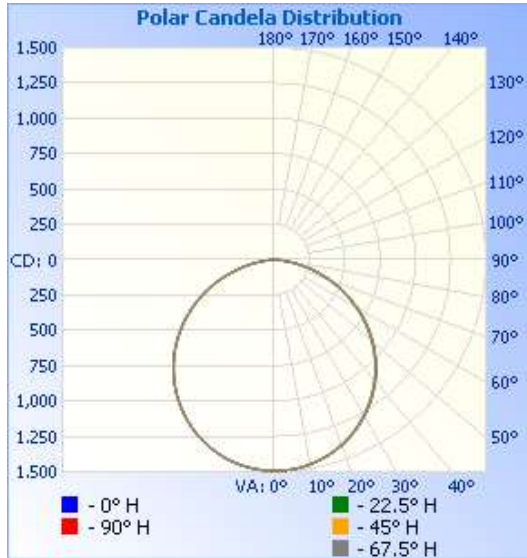

71164D - 71165D - LED BACK-LIT PANELS

COLOR & WATTAGE SELECTABLE

FEATURES:

- Color Selectable 3500K/4000K/5000K
- Wattage Selectable
 - 2X2 - 20W/30W/35W
 - 2X4 - 25W/35W/40W
- 0-10V Dimming
- 120 Degree Beam Angle
- Replacement for office, hallway, conference room
- IP20 Dry Location Rated
- 5 Year Warranty
- ETL, DLC Premium Listed
- 50,000+ Hour LED Life Expectancy
- Operating Temperature: -4°F - 104°F
- Polystyrene Lens
- Aluminum Frame

Part#	Housing Color	Wattage	Lumens	Voltage	CCT	Dimming	Size	Lumens/Watt
71164D	White	20/30/35W	4313	120-277V	35/4/5K	0-10V	2X2	125
71165D	White	25/35/40W	5228	120-277V	35/4/5K	0-10V	2X4	132

71164D - 71165D - LED BACK-LIT PANELS

COLOR & WATTAGE SELECTABLE

PHOTOMETRICS:

71164D

Illuminance at a Distance

Center Beam fc	Beam Width	
4.0ft	93.3 fc	12.3 ft 12.2 ft
8.0ft	23.3 fc	24.6 ft 24.4 ft
12.0ft	10.4 fc	36.9 ft 36.7 ft
16.0ft	5.8 fc	49.2 ft 48.9 ft
20.0ft	3.7 fc	61.5 ft 61.1 ft

■ Vert. Spread: 113.9°
■ Horiz. Spread: 113.6°

71165D

Illuminance at a Distance

Center Beam fc	Beam Width	
4.0ft	112.8 fc	12.3 ft 12.3 ft
8.0ft	28.2 fc	24.6 ft 24.5 ft
12.0ft	12.5 fc	36.9 ft 36.8 ft
16.0ft	7.0 fc	49.3 ft 49.1 ft
20.0ft	4.5 fc	61.6 ft 61.4 ft