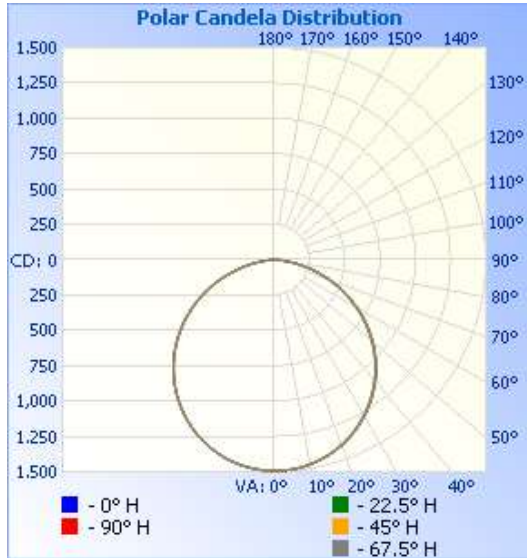

## FEATURES:

- Color Selectable 3500K/4000K/5000K
- Wattage Selectable
  - 2X2 - 20W/30W/35W
  - 2X4 - 25W/35W/40W
- 0-10V Dimming
- 120 Degree Beam Angle
- Replacement for office, hallway, conference room
- IP20 Dry Location Rated
- 5 Year Warranty
- ETL, DLC Premium Listed
- 50,000+ Hour LED Life Expectancy
- Operating Temperature: -4°F - 104°F
- Polystyrene Lens
- Aluminum Frame

Part#	Housing Color	Wattage	Lumens	Voltage	CCT	Dimming	Size	Lumens/Watt
71164D	White	20/30/35W	4313	120-277V	35/4/5K	0-10V	2X2	125
71165D	White	25/35/40W	5228	120-277V	35/4/5K	0-10V	2X4	132

## PHOTOMETRICS:

### 71164D

**Illuminance at a Distance**

Center Beam fc	Beam Width	
4.0ft	93.3 fc	12.3 ft 12.2 ft
8.0ft	23.3 fc	24.6 ft 24.4 ft
12.0ft	10.4 fc	36.9 ft 36.7 ft
16.0ft	5.8 fc	49.2 ft 48.9 ft
20.0ft	3.7 fc	61.5 ft 61.1 ft