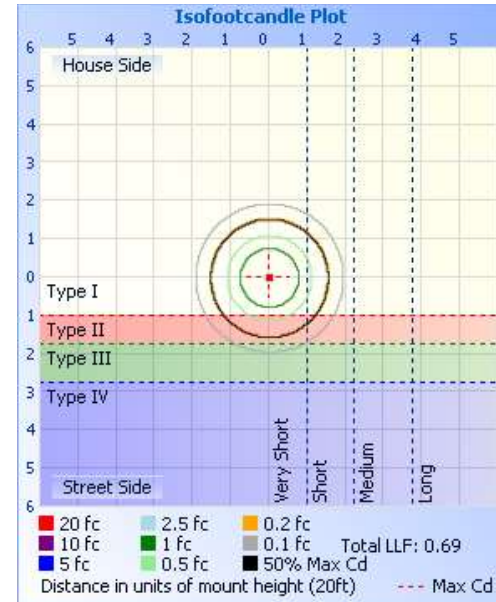

## PHOTOMETRICS:

### 71164D

**Illuminance at a Distance**

Center Beam fc	Beam Width	
4.0ft	93.3 fc	12.3 ft 12.2 ft
8.0ft	23.3 fc	24.6 ft 24.4 ft
12.0ft	10.4 fc	36.9 ft 36.7 ft
16.0ft	5.8 fc	49.2 ft 48.9 ft
20.0ft	3.7 fc	61.5 ft 61.1 ft

■ Vert. Spread: 113.9°  
■ Horiz. Spread: 113.6°