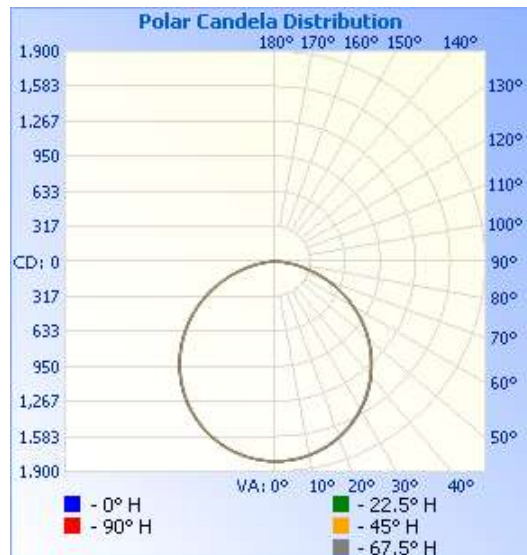

## PHOTOMETRICS:

### 71164D

**Illuminance at a Distance**

Center Beam fc	Beam Width	
4.0ft	93.3 fc	12.3 ft 12.2 ft
8.0ft	23.3 fc	24.6 ft 24.4 ft
12.0ft	10.4 fc	36.9 ft 36.7 ft
16.0ft	5.8 fc	49.2 ft 48.9 ft
20.0ft	3.7 fc	61.5 ft 61.1 ft

■ Vert. Spread: 113.9°  
■ Horiz. Spread: 113.6°

### 71165D

**Illuminance at a Distance**

Center Beam fc	Beam Width	
4.0ft	112.8 fc	12.3 ft 12.3 ft
8.0ft	28.2 fc	24.6 ft 24.5 ft
12.0ft	12.5 fc	36.9 ft 36.8 ft
16.0ft	7.0 fc	49.3 ft 49.1 ft
20.0ft	4.5 fc	61.6 ft 61.4 ft